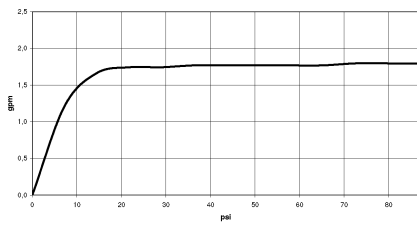

28 027 979 Product version from 4/1/2024

- spray head Ø 130 mm
- COMPACT RAIN, max. flow rate 6.8 l/min (at 3 bar)
- with anti-scale system
- 1/2" connection
- This product can help a building meet the requirements of Green Building Rating Systems, e.g. LEED®, BREEAM®, DGNB

Intrinsic protection against back flow.

Fits: IMO, LULU, MADISON, MEM, TARA, CL.1, LISSÉ, VAIA, META, CYO

	Dark Chrome	28 027 979-19 0050
	Chrome	28 027 979-00 0050
	Brushed Platinum	28 027 979-06 0050
	Platinum	28 027 979-08 0050
	Light Gold	28 027 979-26 0050
	Brushed Durabrass (23kt Gold)	28 027 979-28 0050
	Matte Black	28 027 979-33 0050
	Brushed Champagne (22kt Gold)	28 027 979-46 0050
	Champagne (22kt Gold)	28 027 979-47 0050
	Brushed Chrome	28 027 979-93 0050
	Brushed Dark Platinum	28 027 979-99 0050

28 027 979 Product version from 4/1/2024

mm [inches]

Flow rate chart

28 027 979 Product version from 4/1/2024

Parts for other finishes can be found here: [Chrome](#)

Spare parts list

No.	Item Number	Name	Quantity used	Delivery time
1	09 23 01 039 90	sieve	1	2