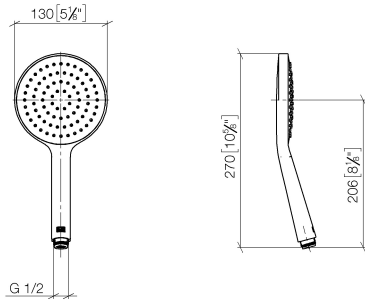

28 027 979 Product version from 4/1/2024

- spray head Ø 130 mm
- COMPACT RAIN, max. flow rate 6.8 l/min (at 3 bar)
- with anti-scale system
- 1/2" connection
- This product can help a building meet the requirements of Green Building Rating Systems, e.g. LEED®, BREEAM®, DGNB

Intrinsic protection against back flow.

Fits: IMO, LULU, MADISON, MEM, TARA, CL.1, LISSÉ, VAIA, META, CYO

	Dark Chrome	28 027 979-19 0050
	Chrome	28 027 979-00 0050
	Brushed Platinum	28 027 979-06 0050
	Platinum	28 027 979-08 0050
	Light Gold	28 027 979-26 0050
	Brushed Durabrass (23kt Gold)	28 027 979-28 0050
	Matte Black	28 027 979-33 0050
	Brushed Champagne (22kt Gold)	28 027 979-46 0050
	Champagne (22kt Gold)	28 027 979-47 0050
	Brushed Chrome	28 027 979-93 0050
	Brushed Dark Platinum	28 027 979-99 0050

28 027 979 Product version from 4/1/2024

mm [inches]

Flow rate chart

28 027 979 Product version from 4/1/2024

Parts for other finishes can be found here: [Chrome](#)

Spare parts list

No.	Item Number	Name	Quantity used	Delivery time
1	09 23 01 039 90	sieve	1	2