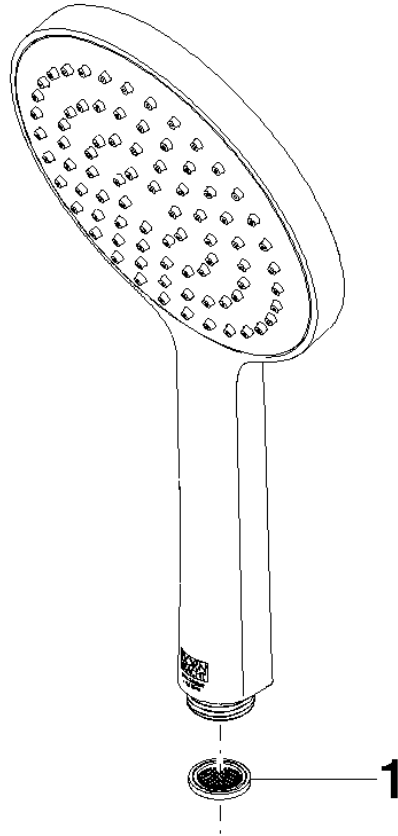

28 027 979 Product version from 4/1/2024

- spray head Ø 130 mm
- COMPACT RAIN, max. flow rate 6.8 l/min (at 3 bar)
- with anti-scale system
- 1/2" connection
- This product can help a building meet the requirements of Green Building Rating Systems, e.g. LEED®, BREEAM®, DGNB

Intrinsic protection against back flow.

Fits: IMO, LULU, MADISON, MEM, TARA, CL.1, LISSÉ, VAIA, META, CYO

	Dark Chrome	28 027 979-19 0050
	Chrome	28 027 979-00 0050
	Brushed Platinum	28 027 979-06 0050
	Platinum	28 027 979-08 0050
	Light Gold	28 027 979-26 0050
	Brushed Durabrass (23kt Gold)	28 027 979-28 0050
	Matte Black	28 027 979-33 0050
	Brushed Champagne (22kt Gold)	28 027 979-46 0050
	Champagne (22kt Gold)	28 027 979-47 0050
	Brushed Chrome	28 027 979-93 0050
	Brushed Dark Platinum	28 027 979-99 0050

28 027 979 Product version from 4/1/2024

mm [inches]

Flow rate chart

28 027 979 Product version from 4/1/2024

Parts for other finishes can be found here: [Chrome](#)

Spare parts list

No.	Item Number	Name	Quantity used	Delivery time
1	09 23 01 039 90	sieve	1	2