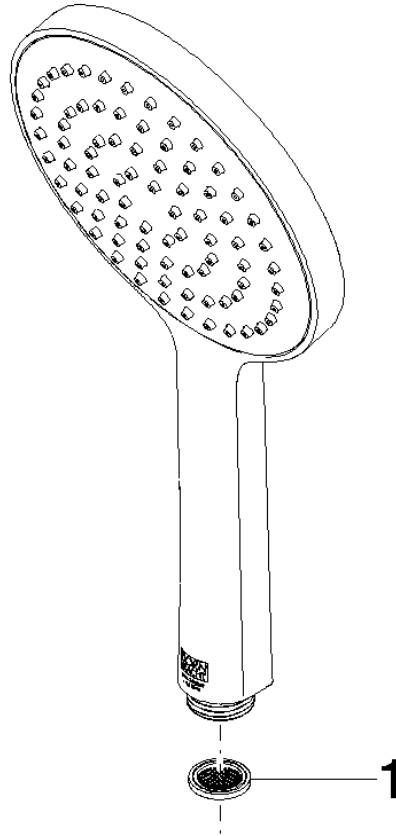

28 027 979 Product version from 4/1/2024

- spray head Ø 130 mm
- COMPACT RAIN, max. flow rate 6.8 l/min (at 3 bar)
- with anti-scale system
- 1/2" connection
- This product can help a building meet the requirements of Green Building Rating Systems, e.g. LEED®, BREEAM®, DGNB

Intrinsic protection against back flow.

Fits: IMO, LULU, MADISON, MEM, TARA, CL.1, LISSÉ, VAIA, META, CYO

	Matte Black	28 027 979-33 0050
	Chrome	28 027 979-00 0050
	Brushed Platinum	28 027 979-06 0050
	Platinum	28 027 979-08 0050
	Dark Chrome	28 027 979-19 0050
	Light Gold	28 027 979-26 0050
	Brushed Durabronze (23kt Gold)	28 027 979-28 0050
	Brushed Champagne (22kt Gold)	28 027 979-46 0050
	Champagne (22kt Gold)	28 027 979-47 0050
	Brushed Chrome	28 027 979-93 0050
	Brushed Dark Platinum	28 027 979-99 0050

28 027 979 Product version from 4/1/2024

mm [inches]

Flow rate chart

28 027 979 Product version from 4/1/2024

Parts for other finishes can be found here: [Chrome](#)

Spare parts list

No.	Item Number	Name	Quantity used	Delivery time
1	09 23 01 039 90	sieve	1	2