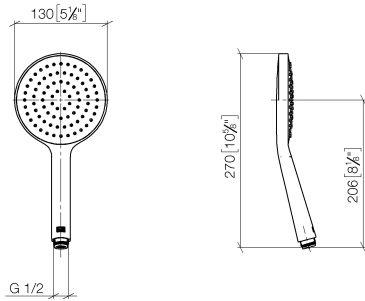

28 027 979 Product version from 4/1/2024

- spray head Ø 130 mm
- COMPACT RAIN, max. flow rate 6.8 l/min (at 3 bar)
- with anti-scale system
- 1/2" connection
- This product can help a building meet the requirements of Green Building Rating Systems, e.g. LEED®, BREEAM®, DGNB

Intrinsic protection against back flow.

Fits: IMO, LULU, MADISON, MEM, TARA, CL.1, LISSÉ, VAIA, META, CYO

	Matte Black	28 027 979-33 0050
	Chrome	28 027 979-00 0050
	Brushed Platinum	28 027 979-06 0050
	Platinum	28 027 979-08 0050
	Dark Chrome	28 027 979-19 0050
	Light Gold	28 027 979-26 0050
	Brushed Durabronze (23kt Gold)	28 027 979-28 0050
	Brushed Champagne (22kt Gold)	28 027 979-46 0050
	Champagne (22kt Gold)	28 027 979-47 0050
	Brushed Chrome	28 027 979-93 0050
	Brushed Dark Platinum	28 027 979-99 0050

28 027 979 Product version from 4/1/2024

mm [inches]

Flow rate chart

28 027 979 Product version from 4/1/2024

Parts for other finishes can be found here: [Chrome](#)

Spare parts list

No.	Item Number	Name	Quantity used	Delivery time
1	09 23 01 039 90	sieve	1	2