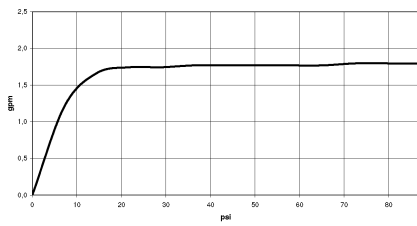

28 027 979 Product version from 4/1/2024

- spray head Ø 130 mm
- COMPACT RAIN, max. flow rate 6.8 l/min (at 3 bar)
- with anti-scale system
- 1/2" connection
- This product can help a building meet the requirements of Green Building Rating Systems, e.g. LEED®, BREEAM®, DGNB

Intrinsic protection against back flow.

Fits: IMO, LULU, MADISON, MEM, TARA, CL.1, LISSÉ, VAIA, META, CYO

	Matte Black	28 027 979-33 0050
	Chrome	28 027 979-00 0050
	Brushed Platinum	28 027 979-06 0050
	Platinum	28 027 979-08 0050
	Dark Chrome	28 027 979-19 0050
	Light Gold	28 027 979-26 0050
	Brushed Durabronze (23kt Gold)	28 027 979-28 0050
	Brushed Champagne (22kt Gold)	28 027 979-46 0050
	Champagne (22kt Gold)	28 027 979-47 0050
	Brushed Chrome	28 027 979-93 0050
	Brushed Dark Platinum	28 027 979-99 0050

28 027 979 Product version from 4/1/2024

mm [inches]

Flow rate chart

28 027 979 Product version from 4/1/2024

Parts for other finishes can be found here: [Chrome](#)

Spare parts list

No.	Item Number	Name	Quantity used	Delivery time
1	09 23 01 039 90	sieve	1	2