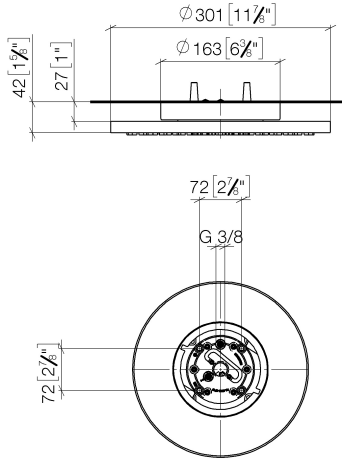

**Rain shower for surface-mounted ceiling installation 300 mm - Brushed
Platinum**

TARA

28 031 970

Fits: TARA, LISSÉ, VAIA, META

- rain shower Ø 300 mm
 - PURE RAIN, max. flow rate 6.8 l/min (at 3 bar)
 - PURIFY RAIN, max. flow rate 6.8 l/min (at 3 bar)
 - Distance to ceiling from bottom edge of shower 40 mm
 - with anti-scale system
 - For simultaneous control of the jet types, we recommend the xTool thermostat module
- Three-way diverter trim is sold separately**

Required miscellaneous

**Concealed ceiling installation box 35 041 970 90
with ceiling fixing -**

- min. recess depth 90 mm
- max. recess depth 115 mm
- 2x female thread 1/2" outlet
- concealed rough parts

**Rain shower for surface-mounted ceiling installation 300 mm - Brushed
Platinum**

TARA

28 031 970
mm [inches]

Flow rate chart

28 031 970

Spare parts list

No.	Item Number	Name	Quantity used	Delivery time
1	90 17 20 263 00 90	fixing set	1	2
2	90 24 03 309 02 90	connection	2	2