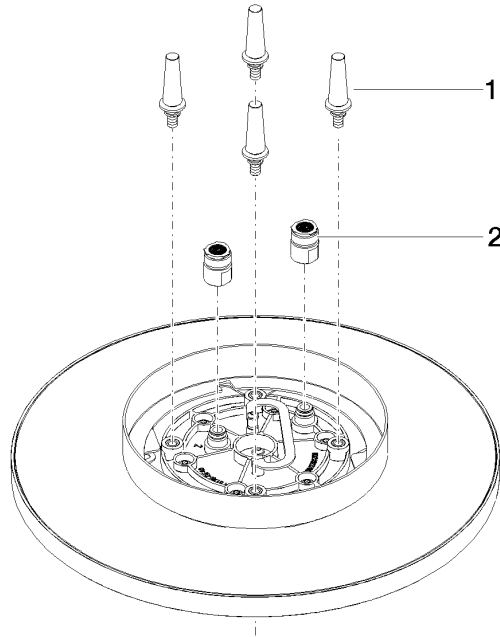

**Rain shower for surface-mounted ceiling installation 300 mm - Brushed
Platinum**

TARA

28 031 970

Fits: TARA, LISSÉ, VAIA, META

- rain shower Ø 300 mm
 - PURE RAIN, max. flow rate 6.8 l/min (at 3 bar)
 - PURIFY RAIN, max. flow rate 6.8 l/min (at 3 bar)
 - Distance to ceiling from bottom edge of shower 40 mm
 - with anti-scale system
 - For simultaneous control of the jet types, we recommend the xTool thermostat module
- Three-way diverter trim is sold separately**

Required miscellaneous

**Concealed ceiling installation box 35 041 970 90
with ceiling fixing -**

- min. recess depth 90 mm
- max. recess depth 115 mm
- 2x female thread 1/2" outlet
- concealed rough parts

**Rain shower for surface-mounted ceiling installation 300 mm - Brushed
Platinum**

TARA

28 031 970
mm [inches]

Flow rate chart

28 031 970

Spare parts list

No.	Item Number	Name	Quantity used	Delivery time
1	90 17 20 263 00 90	fixing set	1	2
2	90 24 03 309 02 90	connection	2	2