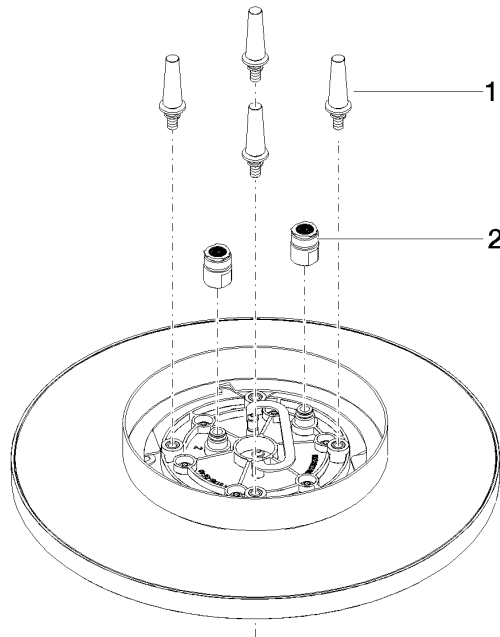

28 031 970

Fits: TARA, LISSÉ, VAIA, META

- rain shower Ø 300 mm
  - PURE RAIN, max. flow rate 6.8 l/min (at 3 bar)
  - PURIFY RAIN, max. flow rate 6.8 l/min (at 3 bar)
  - Distance to ceiling from bottom edge of shower 40 mm
  - with anti-scale system
  - For simultaneous control of the jet types, we recommend the xTool thermostat module
- Three-way diverter trim is sold separately**

### Required miscellaneous

**Concealed ceiling installation box** 35 041 970 90  
**with ceiling fixing -**

- min. recess depth 90 mm
- max. recess depth 115 mm
- 2x female thread 1/2" outlet
- concealed rough parts

28 031 970

mm [inches]

Flow rate chart

28 031 970

### Spare parts list

No.	Item Number	Name	Quantity used	Delivery time
1	90 17 20 263 00 90	fixing set	1	2
2	90 24 03 309 02 90	connection	2	2