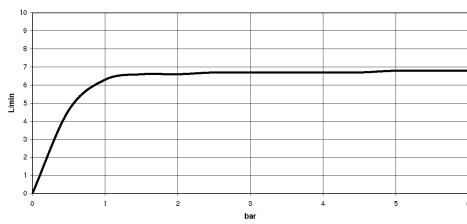

28 031 970

Fits: TARA, LISSÉ, VAIA, META

- rain shower Ø 300 mm
  - PURE RAIN, max. flow rate 6.8 l/min (at 3 bar)
  - PURIFY RAIN, max. flow rate 6.8 l/min (at 3 bar)
  - Distance to ceiling from bottom edge of shower 40 mm
  - with anti-scale system
  - For simultaneous control of the jet types, we recommend the xTool thermostat module
- Three-way diverter trim is sold separately**

Three-way diverter trim is sold separately

	Platinum	28 031 970-08 0050
	Chrome	28 031 970-00 0050
	Brushed Platinum	28 031 970-06 0050
	Dark Chrome	28 031 970-19 0050
	Light Gold	28 031 970-26 0050
	Brushed Light Gold	28 031 970-27 0050
	Brushed Durabronze (23kt Gold)	28 031 970-28 0050
	Matte Black	28 031 970-33 0050
	Brushed Bronze	28 031 970-42 0050
	Brushed Champagne (22kt Gold)	28 031 970-46 0050
	Champagne (22kt Gold)	28 031 970-47 0050
	Brushed Chrome	28 031 970-93 0050
	Brushed Dark Platinum	28 031 970-99 0050

28 031 970

mm [inches]

Flow rate chart

28 031 970