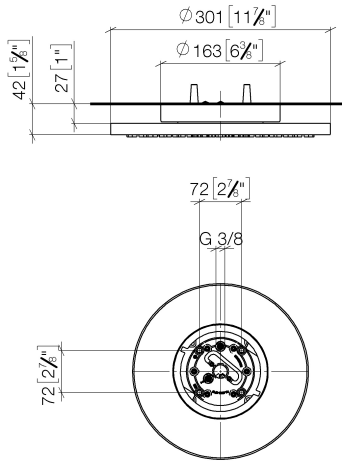

28 031 970

Fits: TARA, LISSÉ, VAIA, META

- rain shower Ø 300 mm
  - PURE RAIN, max. flow rate 6.8 l/min (at 3 bar)
  - PURIFY RAIN, max. flow rate 6.8 l/min (at 3 bar)
  - Distance to ceiling from bottom edge of shower 40 mm
  - with anti-scale system
  - For simultaneous control of the jet types, we recommend the xTool thermostat module
- Three-way diverter trim is sold separately**

### Required miscellaneous

**Concealed ceiling installation box** 35 041 970 90  
**with ceiling fixing -**

- min. recess depth 90 mm
- max. recess depth 115 mm
- 2x female thread 1/2" outlet
- concealed rough parts

28 031 970

mm [inches]

Flow rate chart

28 031 970

### Spare parts list

No.	Item Number	Name	Quantity used	Delivery time
1	90 17 20 263 00 90	fixing set	1	2
2	90 24 03 309 02 90	connection	2	2