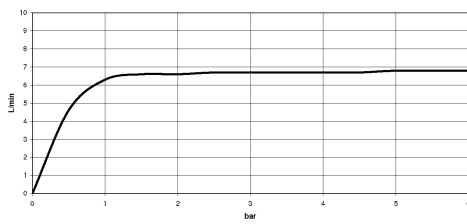

28 031 970

- rain shower Ø 300 mm
  - PURE RAIN, max. flow rate 6.8 l/min (at 3 bar)
  - PURIFY RAIN, max. flow rate 6.8 l/min (at 3 bar)
  - Distance to ceiling from bottom edge of shower 40 mm
  - with anti-scale system
  - For simultaneous control of the jet types, we recommend the xTool thermostat module
- Three-way diverter trim is sold separately**

28 031 970

mm [inches]

Flow rate chart

28 031 970