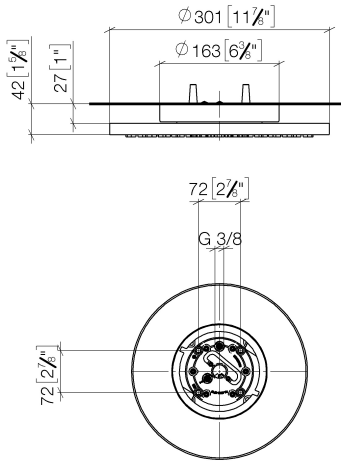

28 031 970

- rain shower Ø 300 mm
  - PURE RAIN, max. flow rate 6.8 l/min (at 3 bar)
  - PURIFY RAIN, max. flow rate 6.8 l/min (at 3 bar)
  - Distance to ceiling from bottom edge of shower 40 mm
  - with anti-scale system
  - For simultaneous control of the jet types, we recommend the xTool thermostat module
- Three-way diverter trim is sold separately**

### Required miscellaneous

**Concealed ceiling installation box 35 041 970 90 with ceiling fixing -**

- min. recess depth 90 mm
- max. recess depth 115 mm
- 2x female thread 1/2" outlet
- concealed rough parts

28 031 970

mm [inches]

Flow rate chart

28 031 970

### Spare parts list

No.	Item Number	Name	Quantity used	Delivery time
1	90 17 20 263 00 90	fixing set	1	2
2	90 24 03 309 02 90	connection	2	2