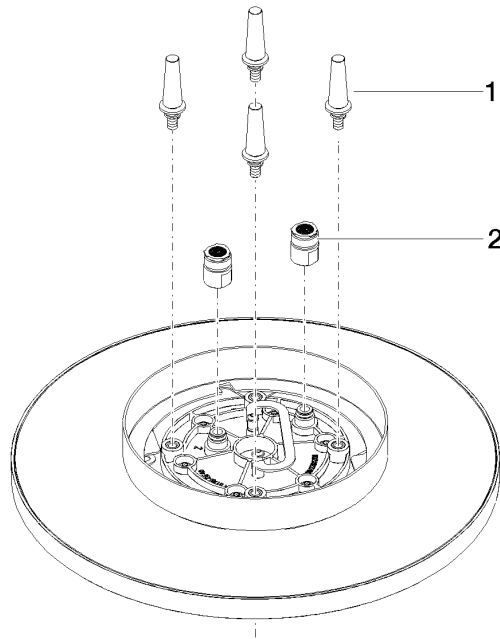

28 031 970

- rain shower Ø 300 mm
  - PURE RAIN, max. flow rate 6.8 l/min (at 3 bar)
  - PURIFY RAIN, max. flow rate 6.8 l/min (at 3 bar)
  - Distance to ceiling from bottom edge of shower 40 mm
  - with anti-scale system
  - For simultaneous control of the jet types, we recommend the xTool thermostat module
- Three-way diverter trim is sold separately**

### Required miscellaneous

**Concealed ceiling installation box 35 041 970 90 with ceiling fixing -**

- min. recess depth 90 mm
- max. recess depth 115 mm
- 2x female thread 1/2" outlet
- concealed rough parts

28 031 970

mm [inches]

Flow rate chart

28 031 970

### Spare parts list

No.	Item Number	Name	Quantity used	Delivery time
1	90 17 20 263 00 90	fixing set	1	2
2	90 24 03 309 02 90	connection	2	2