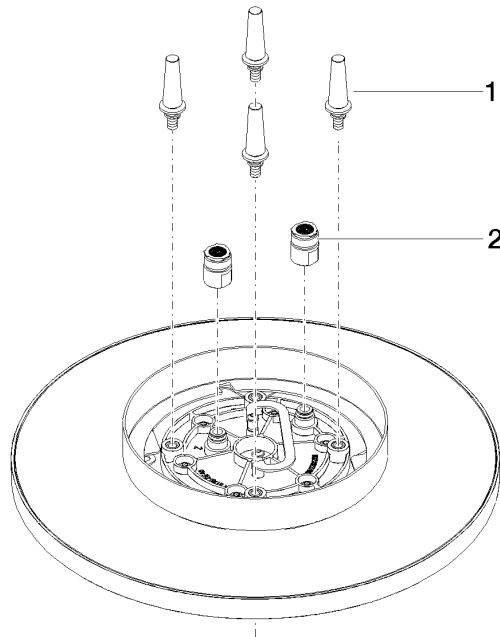

**Rain shower for surface-mounted ceiling installation 300 mm - Brushed
Durabrace (23kt Gold)**

TARA

28 031 970

Fits: TARA, LISSÉ, VAIA, META

- rain shower Ø 300 mm
 - PURE RAIN, max. flow rate 6.8 l/min (at 3 bar)
 - PURIFY RAIN, max. flow rate 6.8 l/min (at 3 bar)
 - Distance to ceiling from bottom edge of shower 40 mm
 - with anti-scale system
 - For simultaneous control of the jet types, we recommend the xTool thermostat module
- Three-way diverter trim is sold separately**

Required miscellaneous

Concealed ceiling installation box 35 041 970 90 with ceiling fixing -

- min. recess depth 90 mm
- max. recess depth 115 mm
- 2x female thread 1/2" outlet
- concealed rough parts

**Rain shower for surface-mounted ceiling installation 300 mm - Brushed
Durabronz (23kt Gold)**

TARA

28 031 970
mm [inches]

Flow rate chart

28 031 970

Spare parts list

No.	Item Number	Name	Quantity used	Delivery time
1	90 17 20 263 00 90	fixing set	1	2
2	90 24 03 309 02 90	connection	2	2