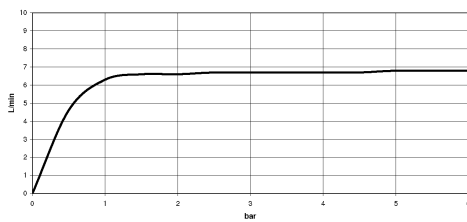

TARA

28 031 970
mm [inches]

Flow rate chart

28 031 970

Spare parts list

No.	Item Number	Name	Quantity used	Delivery time
1	90 17 20 263 00 90	fixing set	1	2
2	90 24 03 309 02 90	connection	2	2