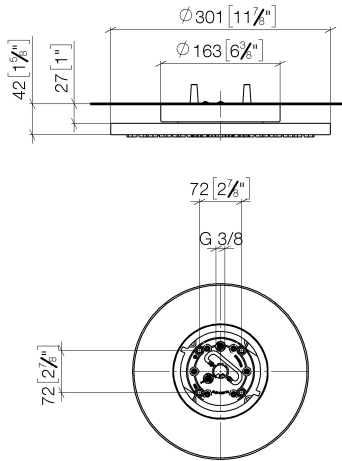

**Rain shower for surface-mounted ceiling installation 300 mm - Brushed
Durabrace (23kt Gold)**

TARA

28 031 970

Fits: TARA, LISSÉ, VAIA, META

- rain shower Ø 300 mm
 - PURE RAIN, max. flow rate 6.8 l/min (at 3 bar)
 - PURIFY RAIN, max. flow rate 6.8 l/min (at 3 bar)
 - Distance to ceiling from bottom edge of shower 40 mm
 - with anti-scale system
 - For simultaneous control of the jet types, we recommend the xTool thermostat module
- Three-way diverter trim is sold separately**

Three-way diverter trim is sold separately

	Brushed Durabrace (23kt Gold)	28 031 970-28 0050
	Chrome	28 031 970-00 0050
	Brushed Platinum	28 031 970-06 0050
	Platinum	28 031 970-08 0050
	Dark Chrome	28 031 970-19 0050
	Light Gold	28 031 970-26 0050
	Brushed Light Gold	28 031 970-27 0050
	Matte Black	28 031 970-33 0050
	Brushed Bronze	28 031 970-42 0050
	Brushed Champagne (22kt Gold)	28 031 970-46 0050
	Champagne (22kt Gold)	28 031 970-47 0050
	Brushed Chrome	28 031 970-93 0050
	Brushed Dark Platinum	28 031 970-99 0050

Required miscellaneous

Concealed ceiling installation box 35 041 970 90 with ceiling fixing -

- min. recess depth 90 mm
- max. recess depth 115 mm
- 2x female thread 1/2" outlet
- concealed rough parts

**Rain shower for surface-mounted ceiling installation 300 mm - Brushed
Durabronz (23kt Gold)**

TARA

28 031 970
mm [inches]

Flow rate chart

28 031 970

Spare parts list

No.	Item Number	Name	Quantity used	Delivery time
1	90 17 20 263 00 90	fixing set	1	2
2	90 24 03 309 02 90	connection	2	2