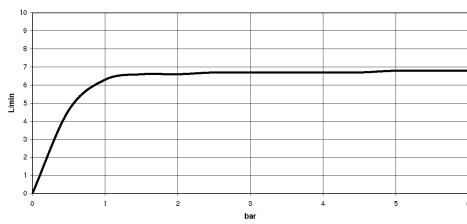

28 031 970

Fits: TARA, LISSÉ, VAIA, META

- rain shower Ø 300 mm
 - PURE RAIN, max. flow rate 6.8 l/min (at 3 bar)
 - PURIFY RAIN, max. flow rate 6.8 l/min (at 3 bar)
 - Distance to ceiling from bottom edge of shower 40 mm
 - with anti-scale system
 - For simultaneous control of the jet types, we recommend the xTool thermostat module
- Three-way diverter trim is sold separately**

mm [inches]

Flow rate chart

28 031 970

Spare parts list

No.	Item Number	Name	Quantity used	Delivery time
1	90 17 20 263 00 90	fixing set	1	2
2	90 24 03 309 02 90	connection	2	2