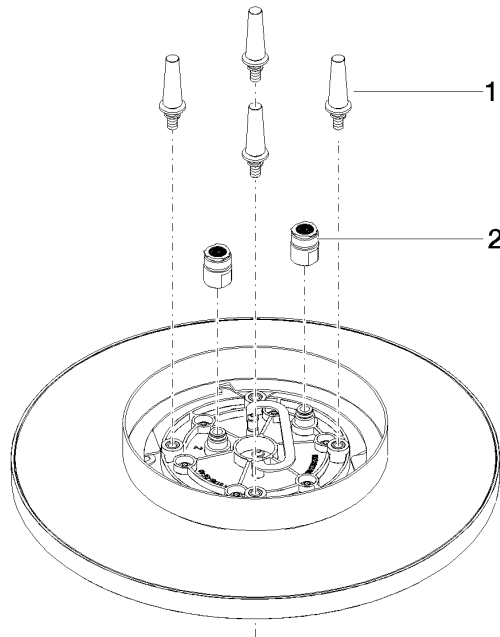

28 031 970

Fits: TARA, LISSÉ, VAIA, META

- rain shower Ø 300 mm
 - PURE RAIN, max. flow rate 6.8 l/min (at 3 bar)
 - PURIFY RAIN, max. flow rate 6.8 l/min (at 3 bar)
 - Distance to ceiling from bottom edge of shower 40 mm
 - with anti-scale system
 - For simultaneous control of the jet types, we recommend the xTool thermostat module
- Three-way diverter trim is sold separately**

Required miscellaneous

Concealed ceiling installation box 35 041 970 90 with ceiling fixing -

- min. recess depth 90 mm
- max. recess depth 115 mm
- 2x female thread 1/2" outlet
- concealed rough parts

28 031 970

mm [inches]

Flow rate chart

28 031 970

Spare parts list

No.	Item Number	Name	Quantity used	Delivery time
1	90 17 20 263 00 90	fixing set	1	2
2	90 24 03 309 02 90	connection	2	2