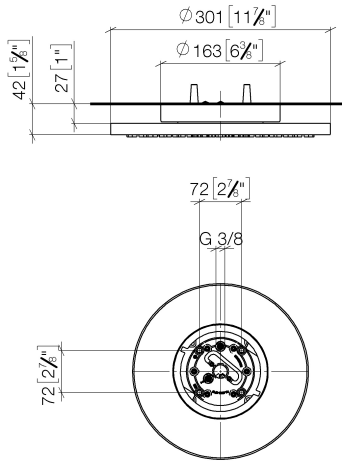

28 031 970

Fits: TARA, LISSÉ, VAIA, META

- rain shower Ø 300 mm
 - PURE RAIN, max. flow rate 6.8 l/min (at 3 bar)
 - PURIFY RAIN, max. flow rate 6.8 l/min (at 3 bar)
 - Distance to ceiling from bottom edge of shower 40 mm
 - with anti-scale system
 - For simultaneous control of the jet types, we recommend the xTool thermostat module
- Three-way diverter trim is sold separately**

Required miscellaneous

Concealed ceiling installation box 35 041 970 90 with ceiling fixing -

- min. recess depth 90 mm
- max. recess depth 115 mm
- 2x female thread 1/2" outlet
- concealed rough parts

28 031 970

mm [inches]

Flow rate chart

28 031 970

Spare parts list

No.	Item Number	Name	Quantity used	Delivery time
1	90 17 20 263 00 90	fixing set	1	2
2	90 24 03 309 02 90	connection	2	2