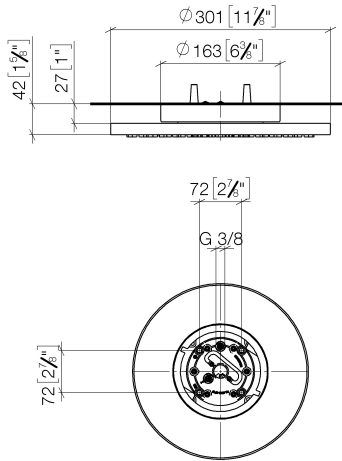

28 031 970

Fits: TARA, LISSÉ, VAIA, META

- rain shower Ø 300 mm
  - PURE RAIN, max. flow rate 6.8 l/min (at 3 bar)
  - PURIFY RAIN, max. flow rate 6.8 l/min (at 3 bar)
  - Distance to ceiling from bottom edge of shower 40 mm
  - with anti-scale system
  - For simultaneous control of the jet types, we recommend the xTool thermostat module
- Three-way diverter trim is sold separately**

### Required miscellaneous

**Concealed ceiling installation box 35 041 970 90 with ceiling fixing -**

- min. recess depth 90 mm
- max. recess depth 115 mm
- 2x female thread 1/2" outlet
- concealed rough parts

28 031 970

mm [inches]

Flow rate chart

28 031 970

### Spare parts list

No.	Item Number	Name	Quantity used	Delivery time
1	90 17 20 263 00 90	fixing set	1	2
2	90 24 03 309 02 90	connection	2	2