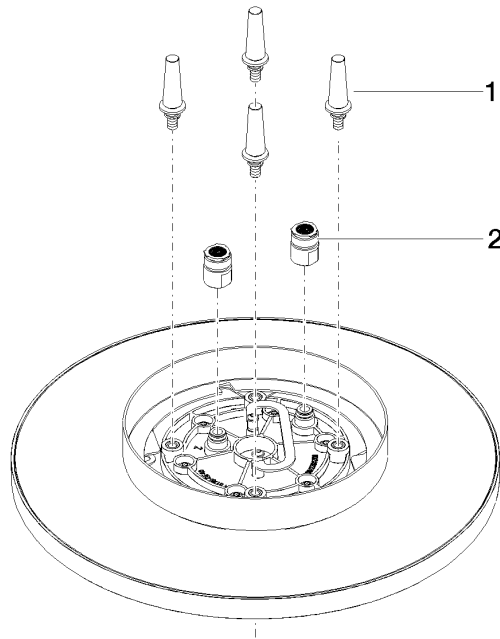

28 031 970

Fits: TARA, LISSÉ, VAIA, META

- rain shower Ø 300 mm
  - PURE RAIN, max. flow rate 6.8 l/min (at 3 bar)
  - PURIFY RAIN, max. flow rate 6.8 l/min (at 3 bar)
  - Distance to ceiling from bottom edge of shower 40 mm
  - with anti-scale system
  - For simultaneous control of the jet types, we recommend the xTool thermostat module
- Three-way diverter trim is sold separately**

### Required miscellaneous

**Concealed ceiling installation box 35 041 970 90 with ceiling fixing -**

- min. recess depth 90 mm
- max. recess depth 115 mm
- 2x female thread 1/2" outlet
- concealed rough parts

28 031 970

mm [inches]

Flow rate chart

28 031 970

### Spare parts list

No.	Item Number	Name	Quantity used	Delivery time
1	90 17 20 263 00 90	fixing set	1	2
2	90 24 03 309 02 90	connection	2	2