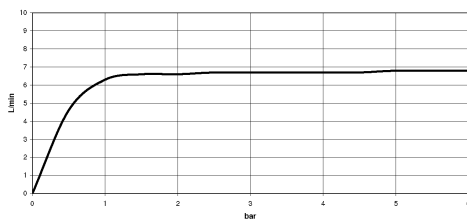

28 031 970

Fits: TARA, LISSÉ, VAIA, META

- rain shower Ø 300 mm
  - PURE RAIN, max. flow rate 6.8 l/min (at 3 bar)
  - PURIFY RAIN, max. flow rate 6.8 l/min (at 3 bar)
  - Distance to ceiling from bottom edge of shower 40 mm
  - with anti-scale system
  - For simultaneous control of the jet types, we recommend the xTool thermostat module
- Three-way diverter trim is sold separately**

28 031 970

mm [inches]

Flow rate chart

28 031 970