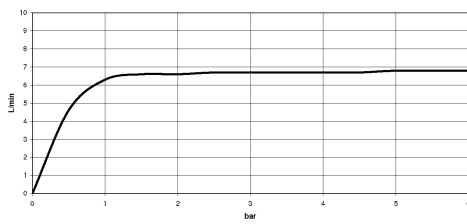

Rain shower for surface-mounted ceiling installation with light 300 mm - Chrome

TARA

28 032 970

Fits: TARA, LISSÉ, VAIA, META

- rain shower Ø 300 mm
 - PURE RAIN, max. flow rate 6.8 l/min (at 3 bar)
 - PURIFY RAIN, max. flow rate 6.8 l/min (at 3 bar)
 - Distance to ceiling from bottom edge of shower 40 mm
 - with anti-scale system
 - central LED Spot 3000 K
 - Provided by customer: Light switch
 - For simultaneous control of the jet types, we recommend the xTool thermostat module
 - This product can help a building meet the requirements of Green Building Rating Systems, e.g. LEED®, BREEAM®, DGNB
 - Not suitable for use in a steam room.
- Three-way diverter trim is sold separately**

**Rain shower for surface-mounted ceiling installation with light 300 mm -
Chrome**

TARA

28 032 970

mm [inches]

Flow rate chart

28 032 970

Spare parts list

No.	Item Number	Name	Quantity used	Delivery time
1	90 17 20 263 00 90	fixing set	1	2
2	90 24 03 309 02 90	connection	2	2
3	90 10 01 225 00 90	electronic accessories	1	2