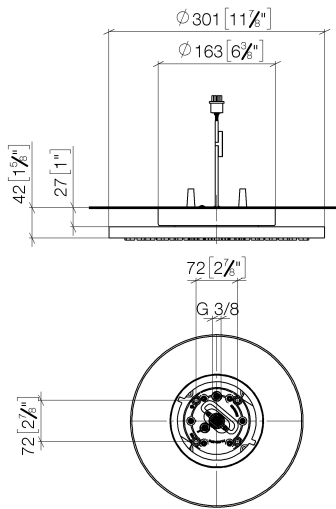

Rain shower for surface-mounted ceiling installation with light 300 mm - Chrome

TARA

28 032 970

Fits: TARA, LISSÉ, VAIA, META

- rain shower Ø 300 mm
 - PURE RAIN, max. flow rate 6.8 l/min (at 3 bar)
 - PURIFY RAIN, max. flow rate 6.8 l/min (at 3 bar)
 - Distance to ceiling from bottom edge of shower 40 mm
 - with anti-scale system
 - central LED Spot 3000 K
 - Provided by customer: Light switch
 - For simultaneous control of the jet types, we recommend the xTool thermostat module
 - This product can help a building meet the requirements of Green Building Rating Systems, e.g. LEED®, BREEAM®, DGNB
 - Not suitable for use in a steam room.
- Three-way diverter trim is sold separately**

Required miscellaneous

Concealed ceiling installation box for surface-mounted ceiling installation with light -

35 042 970 90

- min. recess depth 90 mm
- max. recess depth 115 mm
- 2x female thread 1/2" connections
- Input 100-240V AC 50-60Hz
- concealed rough parts
- Output 350 mA SELV / Class II
- Provided by customer: Light switch

**Rain shower for surface-mounted ceiling installation with light 300 mm -
Chrome**

TARA

28 032 970

mm [inches]

Flow rate chart

28 032 970

Spare parts list

No.	Item Number	Name	Quantity used	Delivery time
1	90 17 20 263 00 90	fixing set	1	2
2	90 24 03 309 02 90	connection	2	2
3	90 10 01 225 00 90	electronic accessories	1	2