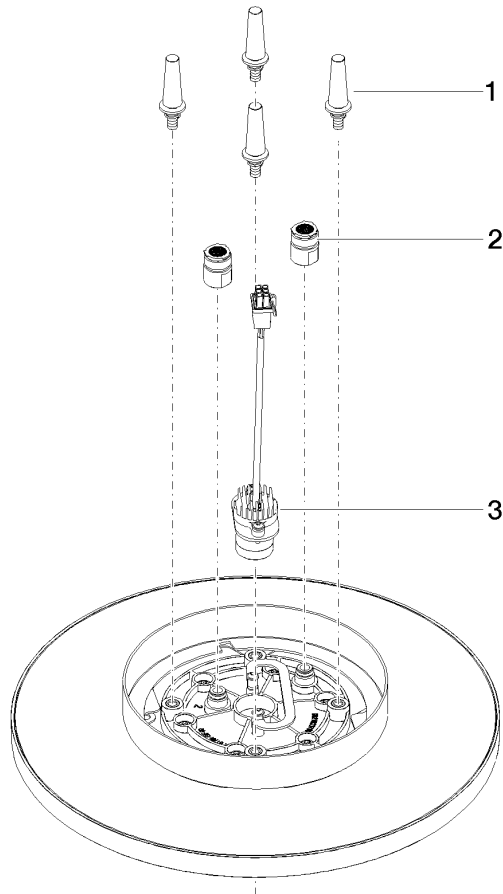

Rain shower for surface-mounted ceiling installation with light 300 mm - Chrome

TARA

28 032 970

Fits: TARA, LISSÉ, VAIA, META

- rain shower Ø 300 mm
 - PURE RAIN, max. flow rate 6.8 l/min (at 3 bar)
 - PURIFY RAIN, max. flow rate 6.8 l/min (at 3 bar)
 - Distance to ceiling from bottom edge of shower 40 mm
 - with anti-scale system
 - central LED Spot 3000 K
 - Provided by customer: Light switch
 - For simultaneous control of the jet types, we recommend the xTool thermostat module
 - This product can help a building meet the requirements of Green Building Rating Systems, e.g. LEED®, BREEAM®, DGNB
 - Not suitable for use in a steam room.
- Three-way diverter trim is sold separately**

Three-way diverter trim is sold separately

	Chrome	28 032 970-00 0050
	Brushed Platinum	28 032 970-06 0050
	Platinum	28 032 970-08 0050
	Dark Chrome	28 032 970-19 0050
	Light Gold	28 032 970-26 0050
	Brushed Light Gold	28 032 970-27 0050
	Brushed Durabronze (23kt Gold)	28 032 970-28 0050
	Matte Black	28 032 970-33 0050
	Brushed Bronze	28 032 970-42 0050
	Brushed Champagne (22kt Gold)	28 032 970-46 0050
	Champagne (22kt Gold)	28 032 970-47 0050
	Brushed Chrome	28 032 970-93 0050
	Brushed Dark Platinum	28 032 970-99 0050

Required miscellaneous

Concealed ceiling installation box for surface-mounted ceiling installation with light -

35 042 970 90

- min. recess depth 90 mm
- max. recess depth 115 mm
- 2x female thread 1/2" connections
- Input 100-240V AC 50-60Hz
- concealed rough parts
- Output 350 mA SELV / Class II
- Provided by customer: Light switch

**Rain shower for surface-mounted ceiling installation with light 300 mm -
Chrome**

TARA

28 032 970

mm [inches]

Flow rate chart

28 032 970

Spare parts list

No.	Item Number	Name	Quantity used	Delivery time
1	90 17 20 263 00 90	fixing set	1	2
2	90 24 03 309 02 90	connection	2	2
3	90 10 01 225 00 90	electronic accessories	1	2