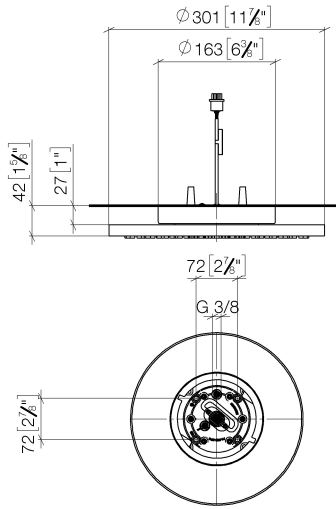

Rain shower for surface-mounted ceiling installation with light 300 mm - Dark Chrome

TARA

28 032 970

Fits: TARA, LISSÉ, VAIA, META

- rain shower Ø 300 mm
 - PURE RAIN, max. flow rate 6.8 l/min (at 3 bar)
 - PURIFY RAIN, max. flow rate 6.8 l/min (at 3 bar)
 - Distance to ceiling from bottom edge of shower 40 mm
 - with anti-scale system
 - central LED Spot 3000 K
 - Provided by customer: Light switch
 - For simultaneous control of the jet types, we recommend the xTool thermostat module
 - This product can help a building meet the requirements of Green Building Rating Systems, e.g. LEED®, BREEAM®, DGNB
 - Not suitable for use in a steam room.
- Three-way diverter trim is sold separately**

Three-way diverter trim is sold separately

	Dark Chrome	28 032 970-19 0050
	Chrome	28 032 970-00 0050
	Brushed Platinum	28 032 970-06 0050
	Platinum	28 032 970-08 0050
	Light Gold	28 032 970-26 0050
	Brushed Light Gold	28 032 970-27 0050
	Brushed Durabronze (23kt Gold)	28 032 970-28 0050
	Matte Black	28 032 970-33 0050
	Brushed Bronze	28 032 970-42 0050
	Brushed Champagne (22kt Gold)	28 032 970-46 0050
	Champagne (22kt Gold)	28 032 970-47 0050
	Brushed Chrome	28 032 970-93 0050
	Brushed Dark Platinum	28 032 970-99 0050

Required miscellaneous

Concealed ceiling installation box for surface-mounted ceiling installation with light - 35 042 970 90

- min. recess depth 90 mm
- max. recess depth 115 mm
- 2x female thread 1/2" connections
- Input 100-240V AC 50-60Hz
- concealed rough parts
- Output 350 mA SELV / Class II
- Provided by customer: Light switch

28 032 970
mm [inches]

Flow rate chart

28 032 970

Spare parts list

No.	Item Number	Name	Quantity used	Delivery time
1	90 17 20 263 00 90	fixing set	1	2
2	90 24 03 309 02 90	connection	2	2
3	90 10 01 225 00 90	electronic accessories	1	2