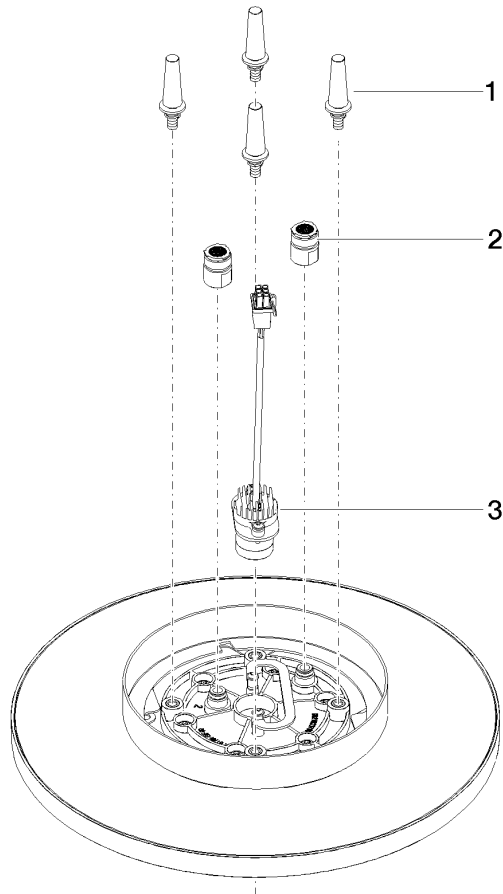

Rain shower for surface-mounted ceiling installation with light 300 mm - Dark Chrome

TARA

28 032 970

Fits: TARA, LISSÉ, VAIA, META

- rain shower Ø 300 mm
 - PURE RAIN, max. flow rate 6.8 l/min (at 3 bar)
 - PURIFY RAIN, max. flow rate 6.8 l/min (at 3 bar)
 - Distance to ceiling from bottom edge of shower 40 mm
 - with anti-scale system
 - central LED Spot 3000 K
 - Provided by customer: Light switch
 - For simultaneous control of the jet types, we recommend the xTool thermostat module
 - This product can help a building meet the requirements of Green Building Rating Systems, e.g. LEED®, BREEAM®, DGNB
 - Not suitable for use in a steam room.
- Three-way diverter trim is sold separately**

Three-way diverter trim is sold separately

	Dark Chrome	28 032 970-19 0050
	Chrome	28 032 970-00 0050
	Brushed Platinum	28 032 970-06 0050
	Platinum	28 032 970-08 0050
	Light Gold	28 032 970-26 0050
	Brushed Light Gold	28 032 970-27 0050
	Brushed Durabronze (23kt Gold)	28 032 970-28 0050
	Matte Black	28 032 970-33 0050
	Brushed Bronze	28 032 970-42 0050
	Brushed Champagne (22kt Gold)	28 032 970-46 0050
	Champagne (22kt Gold)	28 032 970-47 0050
	Brushed Chrome	28 032 970-93 0050
	Brushed Dark Platinum	28 032 970-99 0050

Required miscellaneous

Concealed ceiling installation box for surface-mounted ceiling installation with light - 35 042 970 90

- min. recess depth 90 mm
- max. recess depth 115 mm
- 2x female thread 1/2" connections
- Input 100-240V AC 50-60Hz
- concealed rough parts
- Output 350 mA SELV / Class II
- Provided by customer: Light switch

28 032 970
mm [inches]

Flow rate chart

28 032 970

Spare parts list

No.	Item Number	Name	Quantity used	Delivery time
1	90 17 20 263 00 90	fixing set	1	2
2	90 24 03 309 02 90	connection	2	2
3	90 10 01 225 00 90	electronic accessories	1	2