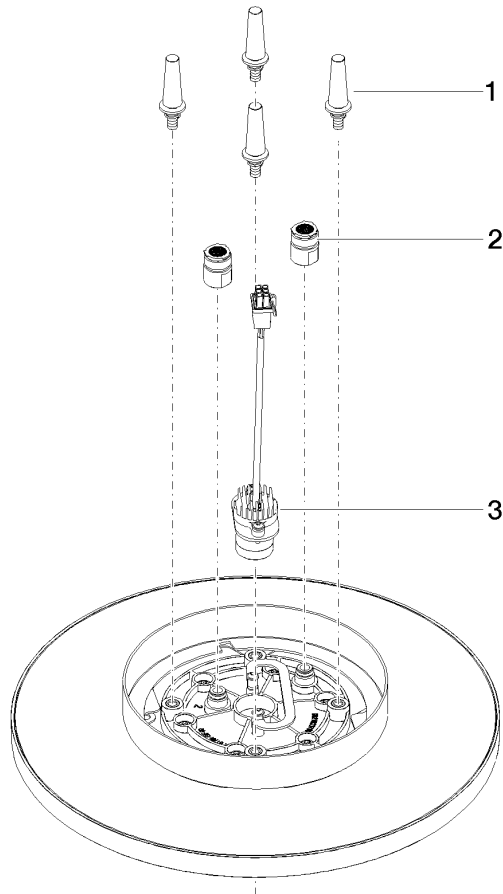

**Rain shower for surface-mounted ceiling installation with light 300 mm -  
Brushed Durabronze (23kt Gold)**

TARA

28 032 970

Fits: TARA, LISSÉ, VAIA, META

- rain shower Ø 300 mm
- PURE RAIN, max. flow rate 6.8 l/min (at 3 bar)
- PURIFY RAIN, max. flow rate 6.8 l/min (at 3 bar)
- Distance to ceiling from bottom edge of shower 40 mm
- with anti-scale system
- central LED Spot 3000 K
- Provided by customer: Light switch
- For simultaneous control of the jet types, we recommend the xTool thermostat module
- This product can help a building meet the requirements of Green Building Rating Systems, e.g. LEED®, BREEAM®, DGNB
- Not suitable for use in a steam room.

**Required miscellaneous**

**Concealed ceiling installation box for surface-mounted ceiling installation with light -** 35 042 970 90

- min. recess depth 90 mm
- max. recess depth 115 mm
- 2x female thread 1/2" connections
- Input 100-240V AC 50-60Hz
- concealed rough parts
- Output 350 mA SELV / Class II
- Provided by customer: Light switch

**Rain shower for surface-mounted ceiling installation with light 300 mm -  
Brushed Durabronz (23kt Gold)**

TARA

28 032 970

mm [inches]

**Flow rate chart**

28 032 970

### Spare parts list

No.	Item Number	Name	Quantity used	Delivery time
1	90 17 20 263 00 90	fixing set	1	2
2	90 24 03 309 02 90	connection	2	2
3	90 10 01 225 00 90	electronic accessories	1	2