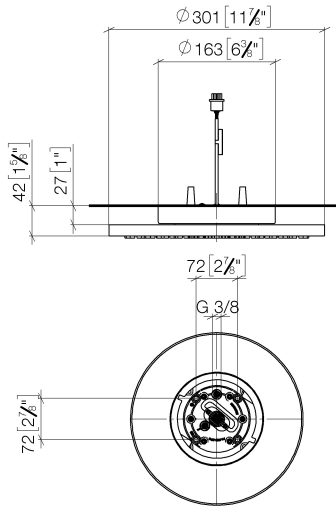

**Rain shower for surface-mounted ceiling installation with light 300 mm -  
Brushed Durabronze (23kt Gold)**

TARA

28 032 970

Fits: TARA, LISSÉ, VAIA, META

- rain shower Ø 300 mm
- PURE RAIN, max. flow rate 6.8 l/min (at 3 bar)
- PURIFY RAIN, max. flow rate 6.8 l/min (at 3 bar)
- Distance to ceiling from bottom edge of shower 40 mm
- with anti-scale system
- central LED Spot 3000 K
- Provided by customer: Light switch
- For simultaneous control of the jet types, we recommend the xTool thermostat module
- This product can help a building meet the requirements of Green Building Rating Systems, e.g. LEED®, BREEAM®, DGNB
- Not suitable for use in a steam room.

**Required miscellaneous**

**Concealed ceiling installation box for surface-mounted ceiling installation with light -** 35 042 970 90

- min. recess depth 90 mm
- max. recess depth 115 mm
- 2x female thread 1/2" connections
- Input 100-240V AC 50-60Hz
- concealed rough parts
- Output 350 mA SELV / Class II
- Provided by customer: Light switch

**Rain shower for surface-mounted ceiling installation with light 300 mm -  
Brushed Durabronz (23kt Gold)**

TARA

28 032 970

mm [inches]

**Flow rate chart**

28 032 970