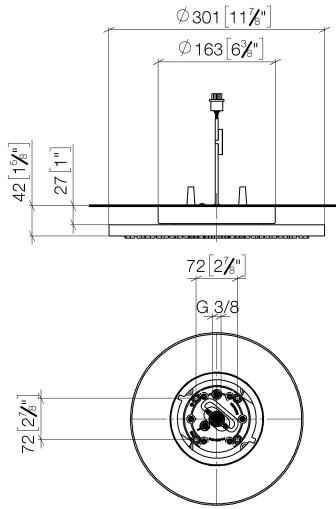

**Rain shower for surface-mounted ceiling installation with light 300 mm -  
Brushed Champagne (22kt Gold)**

TARA

28 032 970

Fits: TARA, LISSÉ, VAIA, META

- rain shower Ø 300 mm
- PURE RAIN, max. flow rate 6.8 l/min (at 3 bar)
- PURIFY RAIN, max. flow rate 6.8 l/min (at 3 bar)
- Distance to ceiling from bottom edge of shower 40 mm
- with anti-scale system
- central LED Spot 3000 K
- Provided by customer: Light switch
- For simultaneous control of the jet types, we recommend the xTool thermostat module
- This product can help a building meet the requirements of Green Building Rating Systems, e.g. LEED®, BREEAM®, DGNB
- Not suitable for use in a steam room.

**Required miscellaneous**

**Concealed ceiling installation box for surface-mounted ceiling installation with light -**

35 042 970 90

- min. recess depth 90 mm
- max. recess depth 115 mm
- 2x female thread 1/2" connections
- Input 100-240V AC 50-60Hz
- concealed rough parts
- Output 350 mA SELV / Class II
- Provided by customer: Light switch

**Required miscellaneous**

**Concealed ceiling installation box for surface-mounted ceiling installation with light -**

35 042 970 90

- concealed rough parts
- min. recess depth 90 mm
- max. recess depth 115 mm
- 2x female thread 1/2" connections
- Input 100-240V AC 50-60Hz
- Output 350 mA SELV / Class II
- Provided by customer: Light switch

**Rain shower for surface-mounted ceiling installation with light 300 mm -  
Brushed Champagne (22kt Gold)**

TARA

28 032 970  
mm [inches]

**Flow rate chart**

28 032 970