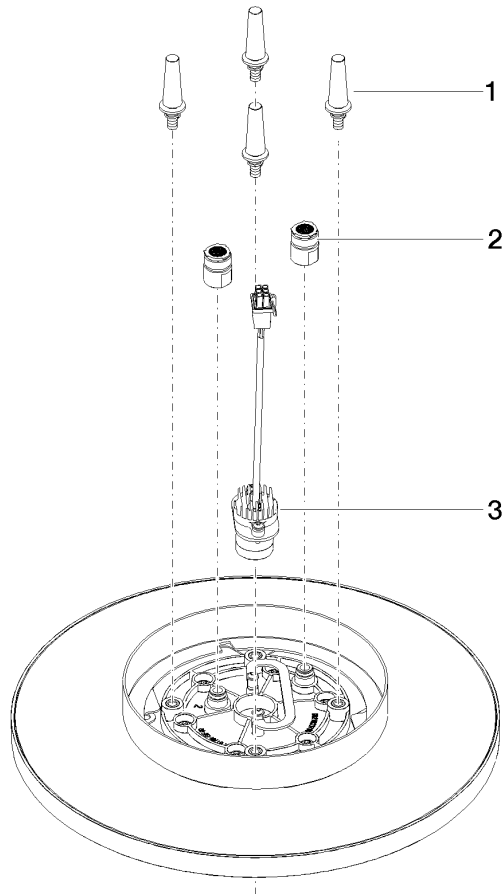

**Rain shower for surface-mounted ceiling installation with light 300 mm -  
Brushed Champagne (22kt Gold)**

TARA

28 032 970

Fits: TARA, LISSÉ, VAIA, META

- rain shower Ø 300 mm
- PURE RAIN, max. flow rate 6.8 l/min (at 3 bar)
- PURIFY RAIN, max. flow rate 6.8 l/min (at 3 bar)
- Distance to ceiling from bottom edge of shower 40 mm
- with anti-scale system
- central LED Spot 3000 K
- Provided by customer: Light switch
- For simultaneous control of the jet types, we recommend the xTool thermostat module
- This product can help a building meet the requirements of Green Building Rating Systems, e.g. LEED®, BREEAM®, DGNB
- Not suitable for use in a steam room.

**Required miscellaneous**

**Concealed ceiling installation box for surface-mounted ceiling installation with light -**

35 042 970 90

- min. recess depth 90 mm
- max. recess depth 115 mm
- 2x female thread 1/2" connections
- Input 100-240V AC 50-60Hz
- concealed rough parts
- Output 350 mA SELV / Class II
- Provided by customer: Light switch

**Required miscellaneous**

**Concealed ceiling installation box for surface-mounted ceiling installation with light -**

35 042 970 90

- concealed rough parts
- min. recess depth 90 mm
- max. recess depth 115 mm
- 2x female thread 1/2" connections
- Input 100-240V AC 50-60Hz
- Output 350 mA SELV / Class II
- Provided by customer: Light switch

**Rain shower for surface-mounted ceiling installation with light 300 mm -  
Brushed Champagne (22kt Gold)**

TARA

28 032 970  
mm [inches]

**Flow rate chart**

28 032 970