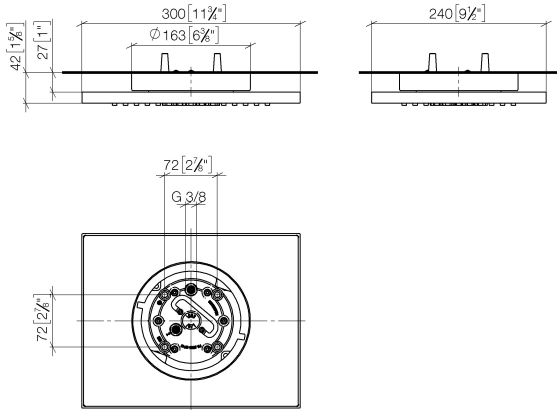

**Rain shower for surface-mounted ceiling installation 300 x 240 mm - Brushed Platinum**

IMO

28 041 980

Fits: IMO, LULU, MEM, CL.1, CYO

- rain shower 300 x 240mm
  - PURE RAIN, max. flow rate 6.8 l/min (at 3 bar)
  - PURIFY RAIN, max. flow rate 6.8 l/min (at 3 bar)
  - Distance to ceiling from bottom edge of shower 40 mm
  - with anti-scale system
  - For simultaneous control of the jet types, we recommend the xTool thermostat module
  - This product can help a building meet the requirements of Green Building Rating Systems, e.g. LEED®, BREEAM®, DGNB
- Three-way diverter trim is sold separately**

Three-way diverter trim is sold separately

	Brushed Platinum	28 041 980-06 0050
	Chrome	28 041 980-00 0050
	Platinum	28 041 980-08 0050
	Dark Chrome	28 041 980-19 0050
	Brushed Light Gold	28 041 980-27 0050
	Brushed Durabronz (23kt Gold)	28 041 980-28 0050
	Matte Black	28 041 980-33 0050
	Brushed Champagne (22kt Gold)	28 041 980-46 0050
	Champagne (22kt Gold)	28 041 980-47 0050
	Brushed Chrome	28 041 980-93 0050
	Brushed Dark Platinum	28 041 980-99 0050

**Required miscellaneous**

**Concealed ceiling installation box 35 041 970 90 with ceiling fixing -**

- min. recess depth 90 mm
- max. recess depth 115 mm
- 2x female thread 1/2" outlet
- concealed rough parts

**Rain shower for surface-mounted ceiling installation 300 x 240 mm - Brushed Platinum**

IMO

28 041 980  
mm [inches]

**Flow rate chart**

28 041 980

**Product version from 7/1/2022**

Rain shower for surface-mounted ceiling installation 300 x 240 mm - Brushed  
Platinum