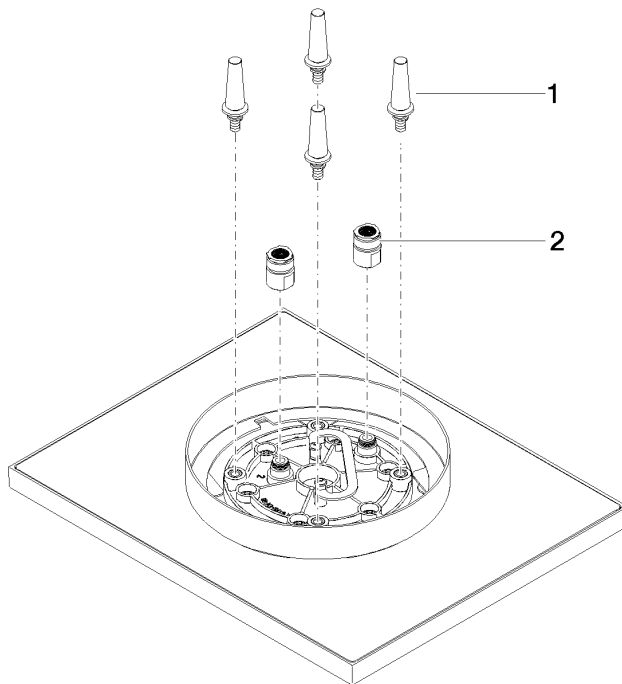

**Rain shower for surface-mounted ceiling installation 300 x 240 mm - Brushed Platinum**

IMO

28 041 980

Fits: IMO, LULU, MEM, CL.1, CYO

- rain shower 300 x 240mm
  - PURE RAIN, max. flow rate 6.8 l/min (at 3 bar)
  - PURIFY RAIN, max. flow rate 6.8 l/min (at 3 bar)
  - Distance to ceiling from bottom edge of shower 40 mm
  - with anti-scale system
  - For simultaneous control of the jet types, we recommend the xTool thermostat module
  - This product can help a building meet the requirements of Green Building Rating Systems, e.g. LEED®, BREEAM®, DGNB
- Three-way diverter trim is sold separately**

**Required miscellaneous**

**Concealed ceiling installation box 35 041 970 90 with ceiling fixing -**

- min. recess depth 90 mm
- max. recess depth 115 mm
- 2x female thread 1/2" outlet
- concealed rough parts

**Rain shower for surface-mounted ceiling installation 300 x 240 mm - Brushed Platinum**

IMO

28 041 980  
mm [inches]

**Flow rate chart**

28 041 980

**Product version from 7/1/2022**

Rain shower for surface-mounted ceiling installation 300 x 240 mm - Brushed  
Platinum