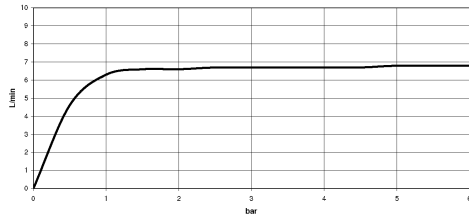

**Rain shower for surface-mounted ceiling installation 300 x 240 mm - Brushed Platinum**

IMO

28 041 980  
mm [inches]

**Flow rate chart**

28 041 980

**Product version from 7/1/2022**

Rain shower for surface-mounted ceiling installation 300 x 240 mm - Brushed  
Platinum