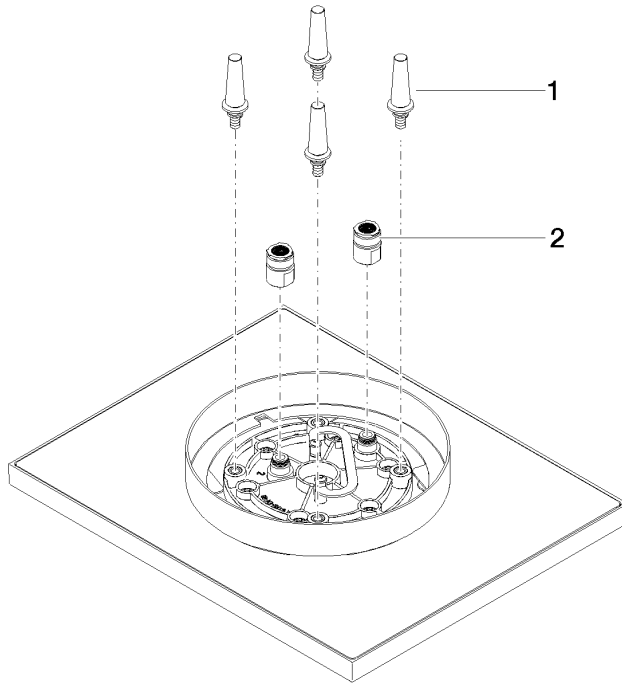

Rain shower for surface-mounted ceiling installation 300 x 240 mm - Brushed Light Gold

IMO

28 041 980

- rain shower 300 x 240mm
 - PURE RAIN, max. flow rate 6.8 l/min (at 3 bar)
 - PURIFY RAIN, max. flow rate 6.8 l/min (at 3 bar)
 - Distance to ceiling from bottom edge of shower 40 mm
 - with anti-scale system
 - For simultaneous control of the jet types, we recommend the xTool thermostat module
 - This product can help a building meet the requirements of Green Building Rating Systems, e.g. LEED®, BREEAM®, DGNB
- Three-way diverter trim is sold separately**

Required miscellaneous

Concealed ceiling installation box 35 041 970 90
with ceiling fixing -

- concealed rough parts
- min. recess depth 90 mm
- max. recess depth 115 mm
- 2x female thread 1/2" outlet

**Rain shower for surface-mounted ceiling installation 300 x 240 mm - Brushed
Light Gold**

IMO

28 041 980
mm [inches]

Flow rate chart

28 041 980

Product version from 7/1/2022

Rain shower for surface-mounted ceiling installation 300 x 240 mm - Brushed
Light Gold

IMO

28 041 980