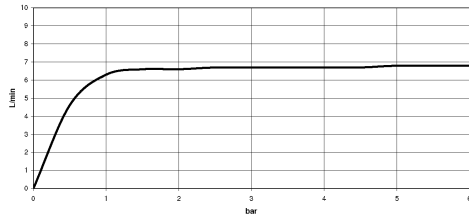

Rain shower for surface-mounted ceiling installation 300 x 240 mm - Brushed Light Gold

IMO

28 041 980

- rain shower 300 x 240mm
 - PURE RAIN, max. flow rate 6.8 l/min (at 3 bar)
 - PURIFY RAIN, max. flow rate 6.8 l/min (at 3 bar)
 - Distance to ceiling from bottom edge of shower 40 mm
 - with anti-scale system
 - For simultaneous control of the jet types, we recommend the xTool thermostat module
 - This product can help a building meet the requirements of Green Building Rating Systems, e.g. LEED®, BREEAM®, DGNB
- Three-way diverter trim is sold separately**

IMO

28 041 980
mm [inches]

Flow rate chart

28 041 980

Product version from 7/1/2022

Rain shower for surface-mounted ceiling installation 300 x 240 mm - Brushed
Light Gold

IMO

28 041 980