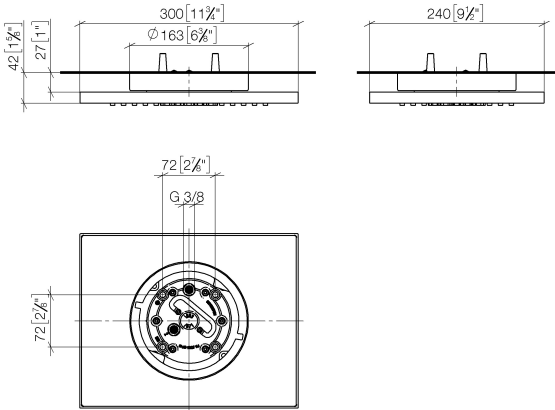

Rain shower for surface-mounted ceiling installation 300 x 240 mm - Brushed Light Gold

IMO

28 041 980

- rain shower 300 x 240mm
 - PURE RAIN, max. flow rate 6.8 l/min (at 3 bar)
 - PURIFY RAIN, max. flow rate 6.8 l/min (at 3 bar)
 - Distance to ceiling from bottom edge of shower 40 mm
 - with anti-scale system
 - For simultaneous control of the jet types, we recommend the xTool thermostat module
 - This product can help a building meet the requirements of Green Building Rating Systems, e.g. LEED®, BREEAM®, DGNB
- Three-way diverter trim is sold separately**

Fits: IMO, LULU, MEM, CL.1, CYO

Three-way diverter trim is sold separately

	Brushed Light Gold	28 041 980-27 0050
	Chrome	28 041 980-00 0050
	Brushed Platinum	28 041 980-06 0050
	Platinum	28 041 980-08 0050
	Dark Chrome	28 041 980-19 0050
	Brushed Durabronze (23kt Gold)	28 041 980-28 0050
	Matte Black	28 041 980-33 0050
	Brushed Champagne (22kt Gold)	28 041 980-46 0050
	Champagne (22kt Gold)	28 041 980-47 0050
	Brushed Chrome	28 041 980-93 0050
	Brushed Dark Platinum	28 041 980-99 0050

Required miscellaneous

Concealed ceiling installation box 35 041 970 90
with ceiling fixing -

- concealed rough parts
- min. recess depth 90 mm
- max. recess depth 115 mm
- 2x female thread 1/2" outlet

**Rain shower for surface-mounted ceiling installation 300 x 240 mm - Brushed
Light Gold**

IMO

28 041 980
mm [inches]

Flow rate chart

28 041 980

Product version from 7/1/2022

Rain shower for surface-mounted ceiling installation 300 x 240 mm - Brushed
Light Gold

IMO

28 041 980