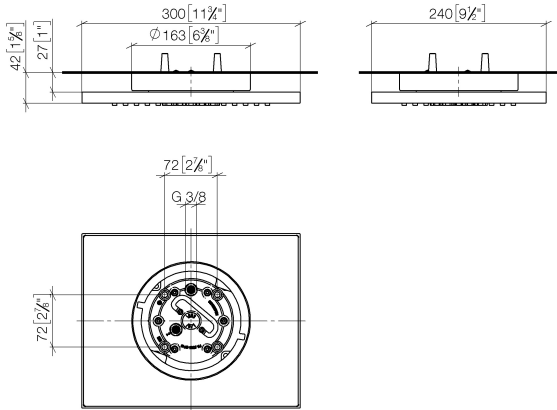

Rain shower for surface-mounted ceiling installation 300 x 240 mm - Brushed Durabronz (23kt Gold)

IMO

28 041 980

Fits: IMO, LULU, MEM, CL.1, CYO

- rain shower 300 x 240mm
 - PURE RAIN, max. flow rate 6.8 l/min (at 3 bar)
 - PURIFY RAIN, max. flow rate 6.8 l/min (at 3 bar)
 - Distance to ceiling from bottom edge of shower 40 mm
 - with anti-scale system
 - For simultaneous control of the jet types, we recommend the xTool thermostat module
 - This product can help a building meet the requirements of Green Building Rating Systems, e.g. LEED®, BREEAM®, DGNB
- Three-way diverter trim is sold separately**

Three-way diverter trim is sold separately

	Brushed Durabronz (23kt Gold)	28 041 980-28 0050
	Chrome	28 041 980-00 0050
	Brushed Platinum	28 041 980-06 0050
	Platinum	28 041 980-08 0050
	Dark Chrome	28 041 980-19 0050
	Brushed Light Gold	28 041 980-27 0050
	Matte Black	28 041 980-33 0050
	Brushed Champagne (22kt Gold)	28 041 980-46 0050
	Champagne (22kt Gold)	28 041 980-47 0050
	Brushed Chrome	28 041 980-93 0050
	Brushed Dark Platinum	28 041 980-99 0050

Required miscellaneous

Concealed ceiling installation box 35 041 970 90 with ceiling fixing -

- min. recess depth 90 mm
- max. recess depth 115 mm
- 2x female thread 1/2" outlet
- concealed rough parts

Rain shower for surface-mounted ceiling installation 300 x 240 mm - Brushed Durabronz (23kt Gold)

28 041 980
mm [inches]

Flow rate chart

28 041 980

Product version from 7/1/2022

Rain shower for surface-mounted ceiling installation 300 x 240 mm - Brushed
Durabronze (23kt Gold)

IMO

28 041 980

Spare parts list