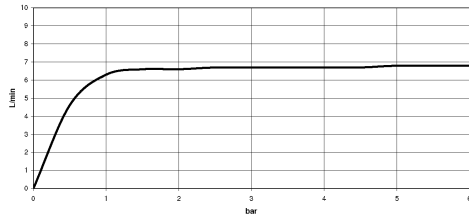

Rain shower for surface-mounted ceiling installation 300 x 240 mm - Brushed Durabronz (23kt Gold)

IMO

28 041 980

Fits: IMO, LULU, MEM, CL.1, CYO

- rain shower 300 x 240mm
 - PURE RAIN, max. flow rate 6.8 l/min (at 3 bar)
 - PURIFY RAIN, max. flow rate 6.8 l/min (at 3 bar)
 - Distance to ceiling from bottom edge of shower 40 mm
 - with anti-scale system
 - For simultaneous control of the jet types, we recommend the xTool thermostat module
 - This product can help a building meet the requirements of Green Building Rating Systems, e.g. LEED®, BREEAM®, DGNB
- Three-way diverter trim is sold separately**

28 041 980
mm [inches]

Flow rate chart

28 041 980

Product version from 7/1/2022

Rain shower for surface-mounted ceiling installation 300 x 240 mm - Brushed
Durabronze (23kt Gold)

IMO

28 041 980

Spare parts list