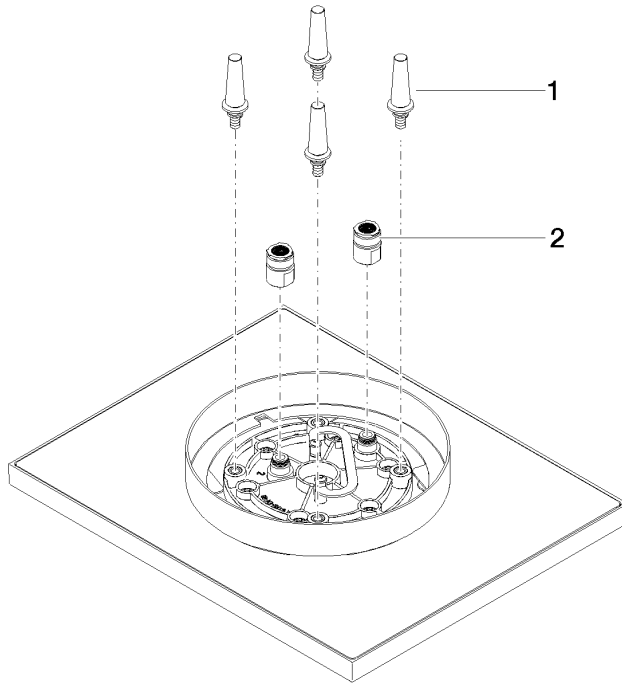

Rain shower for surface-mounted ceiling installation 300 x 240 mm - Brushed Durabronz (23kt Gold)

IMO

28 041 980

Fits: IMO, LULU, MEM, CL.1, CYO

- rain shower 300 x 240mm
 - PURE RAIN, max. flow rate 6.8 l/min (at 3 bar)
 - PURIFY RAIN, max. flow rate 6.8 l/min (at 3 bar)
 - Distance to ceiling from bottom edge of shower 40 mm
 - with anti-scale system
 - For simultaneous control of the jet types, we recommend the xTool thermostat module
 - This product can help a building meet the requirements of Green Building Rating Systems, e.g. LEED®, BREEAM®, DGNB
- Three-way diverter trim is sold separately**

Required miscellaneous

Concealed ceiling installation box 35 041 970 90 with ceiling fixing -

- min. recess depth 90 mm
- max. recess depth 115 mm
- 2x female thread 1/2" outlet
- concealed rough parts

Rain shower for surface-mounted ceiling installation 300 x 240 mm - Brushed Durabronz (23kt Gold)

28 041 980
mm [inches]

Flow rate chart

28 041 980

Product version from 7/1/2022

Rain shower for surface-mounted ceiling installation 300 x 240 mm - Brushed
Durabronze (23kt Gold)

IMO

28 041 980

Spare parts list