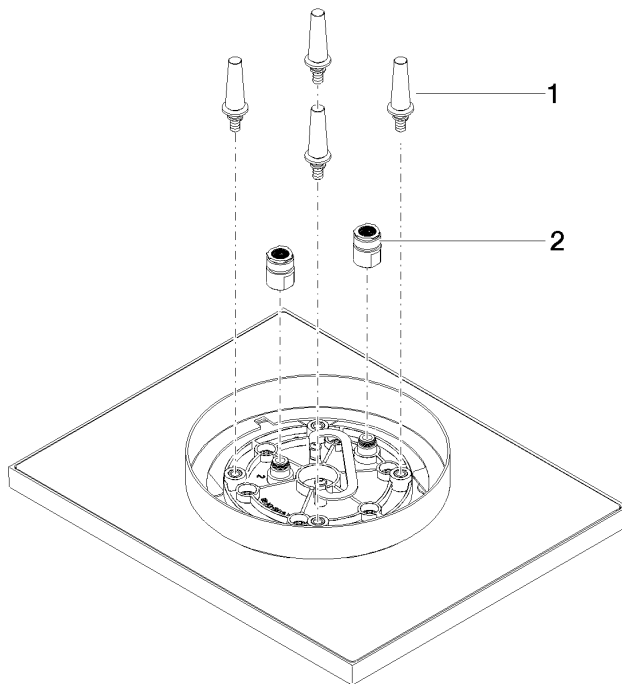

Rain shower for surface-mounted ceiling installation 300 x 240 mm - Matte Black

IMO

28 041 980

Fits: IMO, LULU, MEM, CL.1, CYO

- rain shower 300 x 240mm
 - PURE RAIN, max. flow rate 6.8 l/min (at 3 bar)
 - PURIFY RAIN, max. flow rate 6.8 l/min (at 3 bar)
 - Distance to ceiling from bottom edge of shower 40 mm
 - with anti-scale system
 - For simultaneous control of the jet types, we recommend the xTool thermostat module
 - This product can help a building meet the requirements of Green Building Rating Systems, e.g. LEED®, BREEAM®, DGNB
- Three-way diverter trim is sold separately**

Required miscellaneous

Concealed ceiling installation box 35 041 970 90 with ceiling fixing -

- min. recess depth 90 mm
- max. recess depth 115 mm
- 2x female thread 1/2" outlet
- concealed rough parts

Rain shower for surface-mounted ceiling installation 300 x 240 mm - Matte Black

IMO

28 041 980
mm [inches]

Flow rate chart

28 041 980

Product version from 7/1/2022

Rain shower for surface-mounted ceiling installation 300 x 240 mm - Matte
Black

IMO

28 041 980