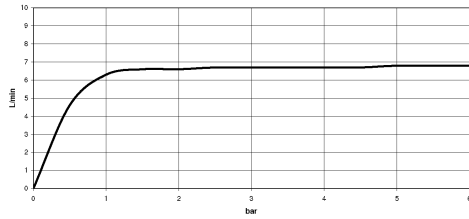

IMO

28 041 980
mm [inches]

Flow rate chart

28 041 980

Product version from 7/1/2022

Rain shower for surface-mounted ceiling installation 300 x 240 mm - Matte
Black

IMO

28 041 980