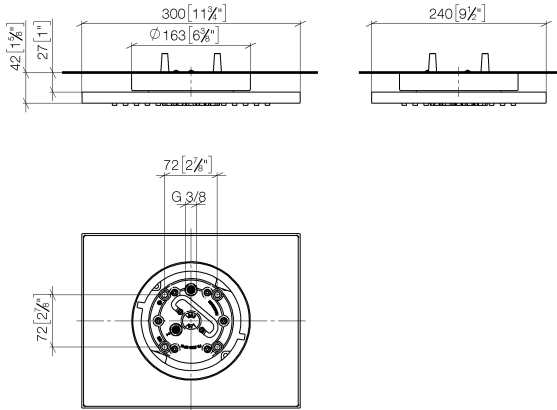

Rain shower for surface-mounted ceiling installation 300 x 240 mm - Matte Black

IMO

28 041 980

Fits: IMO, LULU, MEM, CL.1, CYO

- rain shower 300 x 240mm
 - PURE RAIN, max. flow rate 6.8 l/min (at 3 bar)
 - PURIFY RAIN, max. flow rate 6.8 l/min (at 3 bar)
 - Distance to ceiling from bottom edge of shower 40 mm
 - with anti-scale system
 - For simultaneous control of the jet types, we recommend the xTool thermostat module
 - This product can help a building meet the requirements of Green Building Rating Systems, e.g. LEED®, BREEAM®, DGNB
- Three-way diverter trim is sold separately**

Three-way diverter trim is sold separately

	Matte Black	28 041 980-33 0050
	Chrome	28 041 980-00 0050
	Brushed Platinum	28 041 980-06 0050
	Platinum	28 041 980-08 0050
	Dark Chrome	28 041 980-19 0050
	Brushed Light Gold	28 041 980-27 0050
	Brushed Durabronze (23kt Gold)	28 041 980-28 0050
	Brushed Champagne (22kt Gold)	28 041 980-46 0050
	Champagne (22kt Gold)	28 041 980-47 0050
	Brushed Chrome	28 041 980-93 0050
	Brushed Dark Platinum	28 041 980-99 0050

Required miscellaneous

Concealed ceiling installation box 35 041 970 90 with ceiling fixing -

- min. recess depth 90 mm
- max. recess depth 115 mm
- 2x female thread 1/2" outlet
- concealed rough parts

Rain shower for surface-mounted ceiling installation 300 x 240 mm - Matte Black

IMO

28 041 980
mm [inches]

Flow rate chart

28 041 980

Product version from 7/1/2022

Rain shower for surface-mounted ceiling installation 300 x 240 mm - Matte
Black

IMO

28 041 980