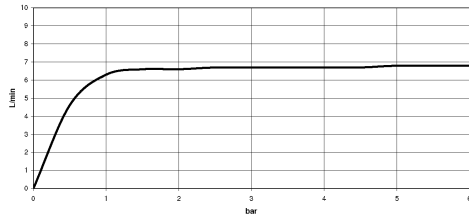

Rain shower for surface-mounted ceiling installation 300 x 240 mm - Brushed Champagne (22kt Gold)

IMO

28 041 980

- rain shower 300 x 240mm
 - PURE RAIN, max. flow rate 6.8 l/min (at 3 bar)
 - PURIFY RAIN, max. flow rate 6.8 l/min (at 3 bar)
 - Distance to ceiling from bottom edge of shower 40 mm
 - with anti-scale system
 - For simultaneous control of the jet types, we recommend the xTool thermostat module
 - This product can help a building meet the requirements of Green Building Rating Systems, e.g. LEED®, BREEAM®, DGNB
- Three-way diverter trim is sold separately**

28 041 980
mm [inches]

Flow rate chart

28 041 980

Product version from 7/1/2022

Rain shower for surface-mounted ceiling installation 300 x 240 mm - Brushed
Champagne (22kt Gold)

IMO

28 041 980

Spare parts list