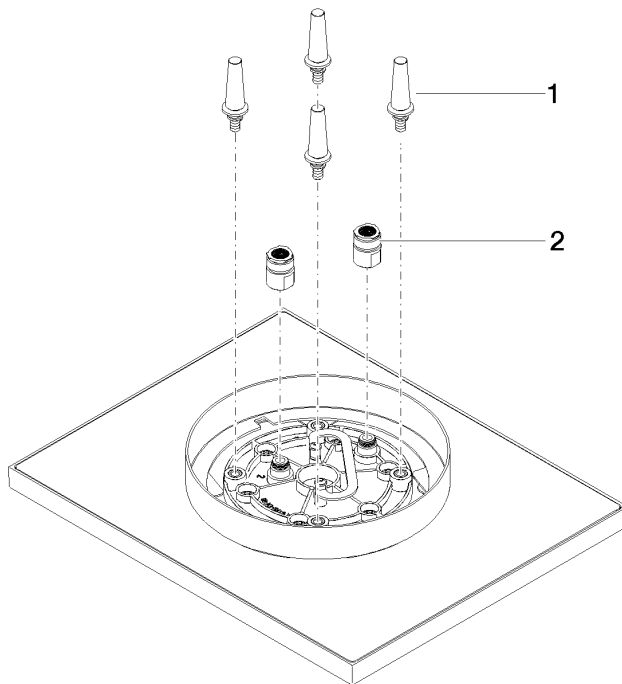

Rain shower for surface-mounted ceiling installation 300 x 240 mm - Brushed Champagne (22kt Gold)

IMO

28 041 980

- rain shower 300 x 240mm
 - PURE RAIN, max. flow rate 6.8 l/min (at 3 bar)
 - PURIFY RAIN, max. flow rate 6.8 l/min (at 3 bar)
 - Distance to ceiling from bottom edge of shower 40 mm
 - with anti-scale system
 - For simultaneous control of the jet types, we recommend the xTool thermostat module
 - This product can help a building meet the requirements of Green Building Rating Systems, e.g. LEED®, BREEAM®, DGNB
- Three-way diverter trim is sold separately**

Required miscellaneous

Concealed ceiling installation box 35 041 970 90 with ceiling fixing -

- min. recess depth 90 mm
- max. recess depth 115 mm
- 2x female thread 1/2" outlet
- concealed rough parts

**Rain shower for surface-mounted ceiling installation 300 x 240 mm - Brushed
Champagne (22kt Gold)**

28 041 980
mm [inches]

Flow rate chart

28 041 980

Product version from 7/1/2022

Rain shower for surface-mounted ceiling installation 300 x 240 mm - Brushed
Champagne (22kt Gold)

IMO

28 041 980

Spare parts list