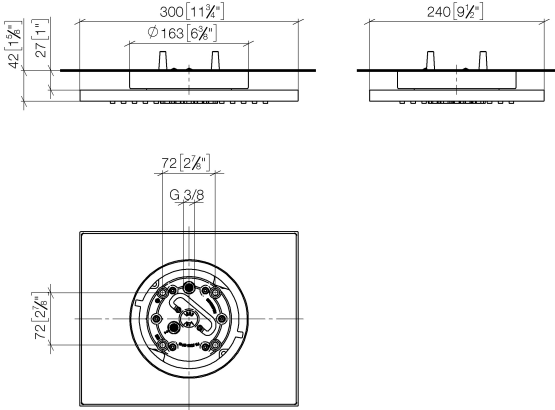

Rain shower for surface-mounted ceiling installation 300 x 240 mm - Brushed Champagne (22kt Gold)

IMO

28 041 980

- rain shower 300 x 240mm
 - PURE RAIN, max. flow rate 6.8 l/min (at 3 bar)
 - PURIFY RAIN, max. flow rate 6.8 l/min (at 3 bar)
 - Distance to ceiling from bottom edge of shower 40 mm
 - with anti-scale system
 - For simultaneous control of the jet types, we recommend the xTool thermostat module
 - This product can help a building meet the requirements of Green Building Rating Systems, e.g. LEED®, BREEAM®, DGNB
- Three-way diverter trim is sold separately**

Required miscellaneous

Concealed ceiling installation box 35 041 970 90 with ceiling fixing -

- min. recess depth 90 mm
- max. recess depth 115 mm
- 2x female thread 1/2" outlet
- concealed rough parts

**Rain shower for surface-mounted ceiling installation 300 x 240 mm - Brushed
Champagne (22kt Gold)**

28 041 980
mm [inches]

Flow rate chart

28 041 980

Product version from 7/1/2022

Rain shower for surface-mounted ceiling installation 300 x 240 mm - Brushed
Champagne (22kt Gold)

IMO

28 041 980

Spare parts list