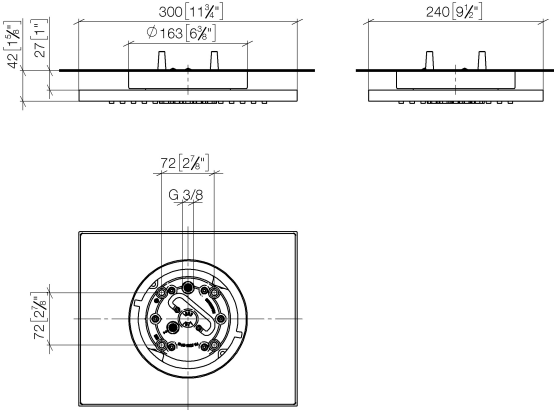

**Rain shower for surface-mounted ceiling installation 300 x 240 mm -
Champagne (22kt Gold)**

IMO

28 041 980

- rain shower 300 x 240mm
 - PURE RAIN, max. flow rate 6.8 l/min (at 3 bar)
 - PURIFY RAIN, max. flow rate 6.8 l/min (at 3 bar)
 - Distance to ceiling from bottom edge of shower 40 mm
 - with anti-scale system
 - For simultaneous control of the jet types, we recommend the xTool thermostat module
 - This product can help a building meet the requirements of Green Building Rating Systems, e.g. LEED®, BREEAM®, DGNB
- Three-way diverter trim is sold separately**

Required miscellaneous

- Concealed ceiling installation box** 35 041 970 90
with ceiling fixing -
- min. recess depth 90 mm
 - max. recess depth 115 mm
 - 2x female thread 1/2" outlet
 - concealed rough parts

**Rain shower for surface-mounted ceiling installation 300 x 240 mm -
Champagne (22kt Gold)**

IMO

28 041 980
mm [inches]

Flow rate chart

Rain shower for surface-mounted ceiling installation 300 x 240 mm -
Champagne (22kt Gold)

28 041 980

Product version from 7/1/2022

Rain shower for surface-mounted ceiling installation 300 x 240 mm -
Champagne (22kt Gold)

IMO

28 041 980

Spare parts list

Product version from 7/1/2022

No.	Item Number	Name	Quantity used	Delivery time
	90 17 20 263 00 90	fixing set	2	2