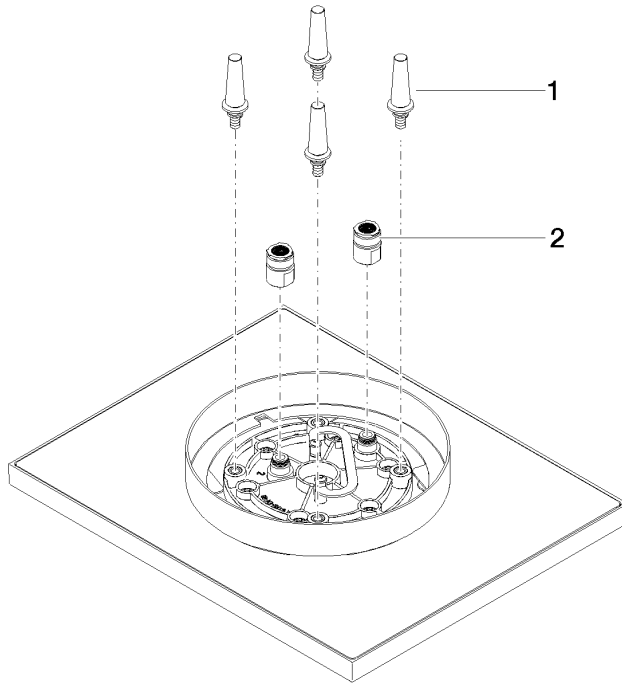

**Rain shower for surface-mounted ceiling installation 300 x 240 mm -
Champagne (22kt Gold)**

IMO

28 041 980

- rain shower 300 x 240mm
 - PURE RAIN, max. flow rate 6.8 l/min (at 3 bar)
 - PURIFY RAIN, max. flow rate 6.8 l/min (at 3 bar)
 - Distance to ceiling from bottom edge of shower 40 mm
 - with anti-scale system
 - For simultaneous control of the jet types, we recommend the xTool thermostat module
 - This product can help a building meet the requirements of Green Building Rating Systems, e.g. LEED®, BREEAM®, DGNB
- Three-way diverter trim is sold separately**

Required miscellaneous

- Concealed ceiling installation box** 35 041 970 90
with ceiling fixing -
- min. recess depth 90 mm
 - max. recess depth 115 mm
 - 2x female thread 1/2" outlet
 - concealed rough parts

**Rain shower for surface-mounted ceiling installation 300 x 240 mm -
Champagne (22kt Gold)**

IMO

28 041 980
mm [inches]

Flow rate chart

Rain shower for surface-mounted ceiling installation 300 x 240 mm -
Champagne (22kt Gold)

28 041 980

Product version from 7/1/2022

Rain shower for surface-mounted ceiling installation 300 x 240 mm -
Champagne (22kt Gold)

IMO

28 041 980

Spare parts list

Product version from 7/1/2022

No.	Item Number	Name	Quantity used	Delivery time
	90 17 20 263 00 90	fixing set	2	2