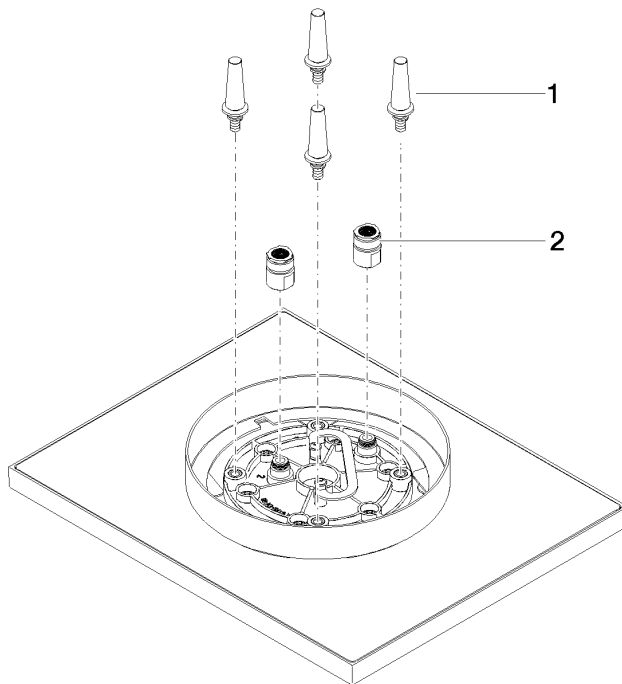

**Rain shower for surface-mounted ceiling installation 300 x 240 mm - Brushed Chrome**

IMO

28 041 980

Fits: IMO, LULU, MEM, CL.1, CYO

- rain shower 300 x 240mm
  - PURE RAIN, max. flow rate 6.8 l/min (at 3 bar)
  - PURIFY RAIN, max. flow rate 6.8 l/min (at 3 bar)
  - Distance to ceiling from bottom edge of shower 40 mm
  - with anti-scale system
  - For simultaneous control of the jet types, we recommend the xTool thermostat module
  - This product can help a building meet the requirements of Green Building Rating Systems, e.g. LEED®, BREEAM®, DGNB
- Three-way diverter trim is sold separately**

**Required miscellaneous**

**Concealed ceiling installation box 35 041 970 90 with ceiling fixing -**

- min. recess depth 90 mm
- max. recess depth 115 mm
- 2x female thread 1/2" outlet
- concealed rough parts

**Rain shower for surface-mounted ceiling installation 300 x 240 mm - Brushed Chrome**

28 041 980  
mm [inches]

**Flow rate chart**

28 041 980

**Product version from 7/1/2022**

Rain shower for surface-mounted ceiling installation 300 x 240 mm - Brushed Chrome