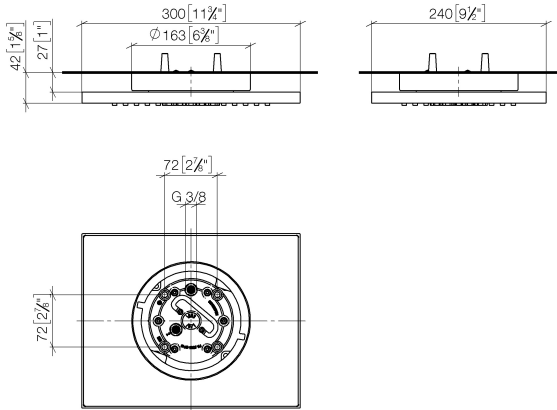

**Rain shower for surface-mounted ceiling installation 300 x 240 mm - Brushed Chrome**

IMO

28 041 980

Fits: IMO, LULU, MEM, CL.1, CYO

- rain shower 300 x 240mm
  - PURE RAIN, max. flow rate 6.8 l/min (at 3 bar)
  - PURIFY RAIN, max. flow rate 6.8 l/min (at 3 bar)
  - Distance to ceiling from bottom edge of shower 40 mm
  - with anti-scale system
  - For simultaneous control of the jet types, we recommend the xTool thermostat module
  - This product can help a building meet the requirements of Green Building Rating Systems, e.g. LEED®, BREEAM®, DGNB
- Three-way diverter trim is sold separately**

Three-way diverter trim is sold separately

	Brushed Chrome	28 041 980-93 0050
	Chrome	28 041 980-00 0050
	Brushed Platinum	28 041 980-06 0050
	Platinum	28 041 980-08 0050
	Dark Chrome	28 041 980-19 0050
	Brushed Light Gold	28 041 980-27 0050
	Brushed Durabronze (23kt Gold)	28 041 980-28 0050
	Matte Black	28 041 980-33 0050
	Brushed Champagne (22kt Gold)	28 041 980-46 0050
	Champagne (22kt Gold)	28 041 980-47 0050
	Brushed Dark Platinum	28 041 980-99 0050

**Required miscellaneous**

**Concealed ceiling installation box 35 041 970 90 with ceiling fixing -**

- min. recess depth 90 mm
- max. recess depth 115 mm
- 2x female thread 1/2" outlet
- concealed rough parts

**Rain shower for surface-mounted ceiling installation 300 x 240 mm - Brushed Chrome**

28 041 980  
mm [inches]

**Flow rate chart**

28 041 980

**Product version from 7/1/2022**

Rain shower for surface-mounted ceiling installation 300 x 240 mm - Brushed Chrome