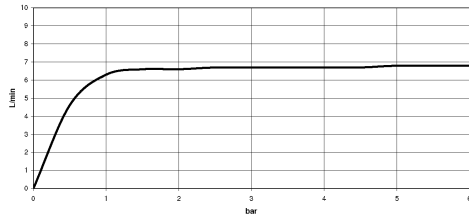

Flow rate chart