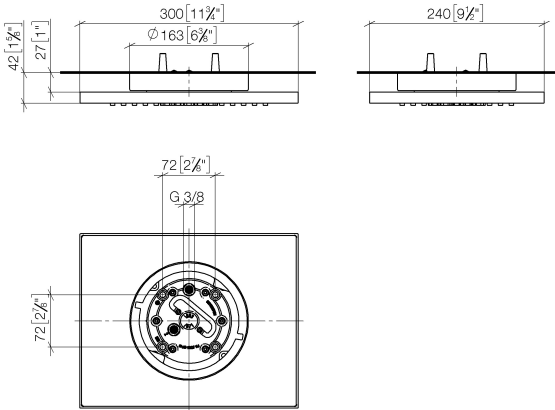

**Rain shower for surface-mounted ceiling installation 300 x 240 mm - Brushed Dark Platinum**

IMO

28 041 980

Fits: IMO, LULU, MEM, CL.1, CYO

- rain shower 300 x 240mm
  - PURE RAIN, max. flow rate 6.8 l/min (at 3 bar)
  - PURIFY RAIN, max. flow rate 6.8 l/min (at 3 bar)
  - Distance to ceiling from bottom edge of shower 40 mm
  - with anti-scale system
  - For simultaneous control of the jet types, we recommend the xTool thermostat module
  - This product can help a building meet the requirements of Green Building Rating Systems, e.g. LEED®, BREEAM®, DGNB
- Three-way diverter trim is sold separately**

Three-way diverter trim is sold separately

	Brushed Dark Platinum	28 041 980-99 0050
	Chrome	28 041 980-00 0050
	Brushed Platinum	28 041 980-06 0050
	Platinum	28 041 980-08 0050
	Dark Chrome	28 041 980-19 0050
	Brushed Light Gold	28 041 980-27 0050
	Brushed Durabross (23kt Gold)	28 041 980-28 0050
	Matte Black	28 041 980-33 0050
	Brushed Champagne (22kt Gold)	28 041 980-46 0050
	Champagne (22kt Gold)	28 041 980-47 0050
	Brushed Chrome	28 041 980-93 0050

**Required miscellaneous**

**Concealed ceiling installation box 35 041 970 90 with ceiling fixing -**

- min. recess depth 90 mm
- max. recess depth 115 mm
- 2x female thread 1/2" outlet
- concealed rough parts

**Rain shower for surface-mounted ceiling installation 300 x 240 mm - Brushed Dark Platinum**

IMO

28 041 980  
mm [inches]

**Flow rate chart**

28 041 980

**Product version from 7/1/2022**

Rain shower for surface-mounted ceiling installation 300 x 240 mm - Brushed  
Dark Platinum