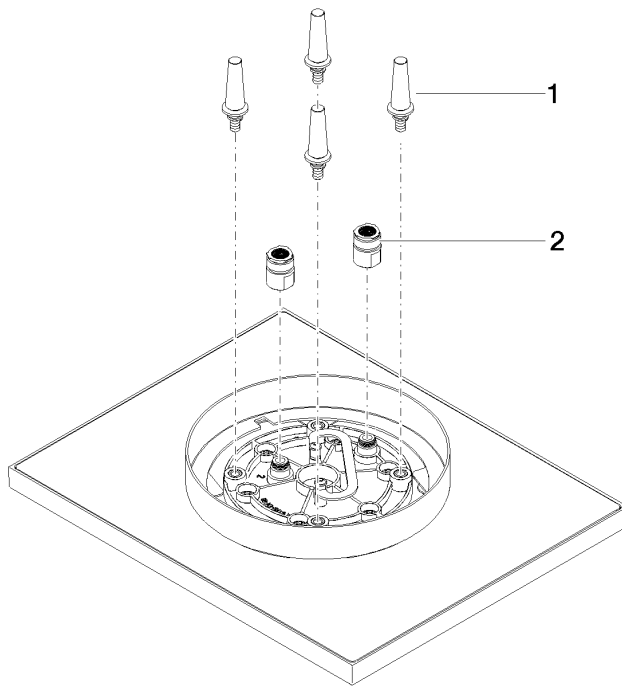

**Rain shower for surface-mounted ceiling installation 300 x 240 mm - Brushed Dark Platinum**

IMO

28 041 980

Fits: IMO, LULU, MEM, CL.1, CYO

- rain shower 300 x 240mm
  - PURE RAIN, max. flow rate 6.8 l/min (at 3 bar)
  - PURIFY RAIN, max. flow rate 6.8 l/min (at 3 bar)
  - Distance to ceiling from bottom edge of shower 40 mm
  - with anti-scale system
  - For simultaneous control of the jet types, we recommend the xTool thermostat module
  - This product can help a building meet the requirements of Green Building Rating Systems, e.g. LEED®, BREEAM®, DGNB
- Three-way diverter trim is sold separately**

**Required miscellaneous**

**Concealed ceiling installation box 35 041 970 90 with ceiling fixing -**

- min. recess depth 90 mm
- max. recess depth 115 mm
- 2x female thread 1/2" outlet
- concealed rough parts

**Rain shower for surface-mounted ceiling installation 300 x 240 mm - Brushed Dark Platinum**

IMO

28 041 980  
mm [inches]

**Flow rate chart**

28 041 980

**Product version from 7/1/2022**

Rain shower for surface-mounted ceiling installation 300 x 240 mm - Brushed  
Dark Platinum