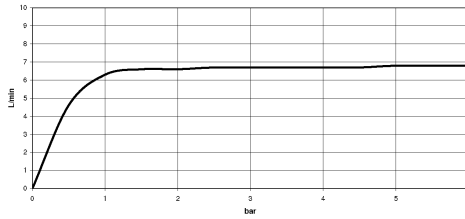

Rain shower for surface-mounted ceiling installation with light 300 x 240 mm -
Brushed Champagne (22kt Gold)

IMO

28 042 980
mm [inches]

Flow rate chart

Spare parts list

No.	Item Number	Name	Quantity used	Delivery time
1	90 17 20 263 00 90	fixing set	1	2
2	90 24 03 309 02 90	connection	2	2
3	90 10 01 225 00 90	electronic accessories	1	2