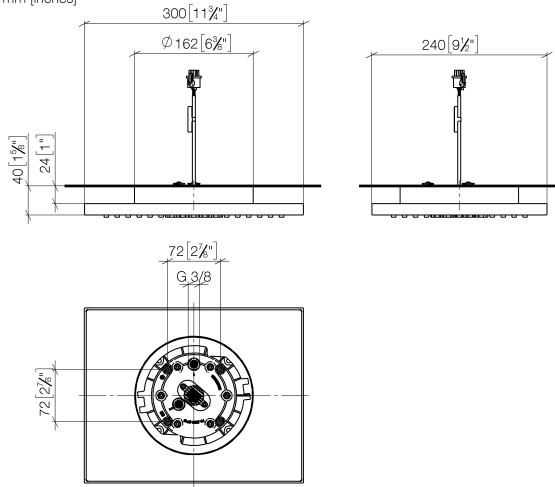

**Rain shower for surface-mounted ceiling installation with light 300 x 240 mm -
Brushed Champagne (22kt Gold)**

IMO

28 042 980

Fits: IMO, LULU, MEM, CL.1, CYO

- rain shower 300 x 240mm
- PURE RAIN, max. flow rate 6.8 l/min (at 3 bar)
- PURIFY RAIN, max. flow rate 6.8 l/min (at 3 bar)
- Distance to ceiling from bottom edge of shower 40 mm
- with anti-scale system

Required miscellaneous

**Concealed ceiling installation box 35 042 970 90
for surface-mounted ceiling
installation with light -**

- min. recess depth mm
- max. recess depth mm
- 2x female thread 1/2" connections
- Input 100-240V AC 50-60Hz
- concealed rough parts
- Output 350 mA SELV / Class 2
- Provided by customer: Light switch

Rain shower for surface-mounted ceiling installation with light 300 x 240 mm -
Brushed Champagne (22kt Gold)

IMO

28 042 980
mm [inches]

Flow rate chart

Spare parts list

No.	Item Number	Name	Quantity used	Delivery time
1	90 17 20 263 00 90	fixing set	1	2
2	90 24 03 309 02 90	connection	2	2
3	90 10 01 225 00 90	electronic accessories	1	2