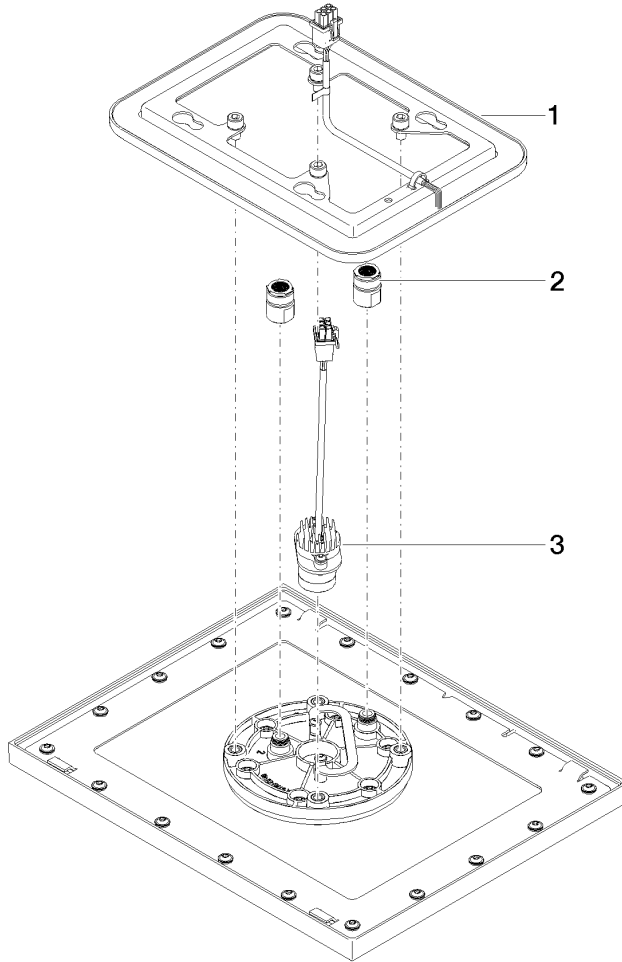

# Rain shower for recessed ceiling installation with light 300 x 240 mm - Dark Chrome

IMO

28 044 980

Fits: IMO, LULU, MEM, CL.1, CYO

- rain shower 300 x 240mm
- PURE RAIN, max. flow rate 6.8 l/min (at 3 bar)
- PURIFY RAIN, max. flow rate 6.8 l/min (at 3 bar)
- min. recess depth 137 mm
- with anti-scale system
- central RGBW LED spot
- RGBW LED ambient lighting
- This product can help a building meet the requirements of Green Building Rating Systems, e.g. LEED®, BREEAM®, DGNB
- For simultaneous control of the jet types, we recommend the xTool thermostat module
- Not suitable for use in a steam room.

### Concealed ceiling installation box for recessed ceiling installation with light - 35 044 970 90

- flush-mounted installation box 360x 300 mm RAL 9003 signal white
- recess depth 137mm
- Supply pipe 7 m
- concealed rough parts
- Input 100-240V AC 50-60Hz
- Output 12V DC SELV / Class II
- ZigBee Light Link RGBW controller
- Provided by customer: Zigbee gateway

**Rain shower for recessed ceiling installation with light 300 x 240 mm - Dark Chrome**

IMO

28 044 980  
mm [inches]

**Flow rate chart**

28 044 980

Product version from 7/1/2022

Rain shower for recessed ceiling installation with light 300 x 240 mm - Dark Chrome

### Spare parts list