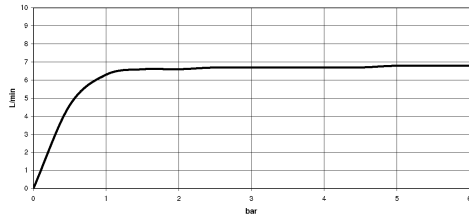

### Concealed ceiling installation box for recessed ceiling installation with light - 35 044 970 90

- flush-mounted installation box 360x 300 mm RAL 9003 signal white
- recess depth 137mm
- Supply pipe 7 m
- concealed rough parts
- Input 100-240V AC 50-60Hz
- Output 12V DC SELV / Class II
- ZigBee Light Link RGBW controller
- Provided by customer: Zigbee gateway

**Rain shower for recessed ceiling installation with light 300 x 240 mm - Dark Chrome**

IMO

28 044 980  
mm [inches]

**Flow rate chart**

28 044 980

Product version from 7/1/2022

Rain shower for recessed ceiling installation with light 300 x 240 mm - Dark Chrome