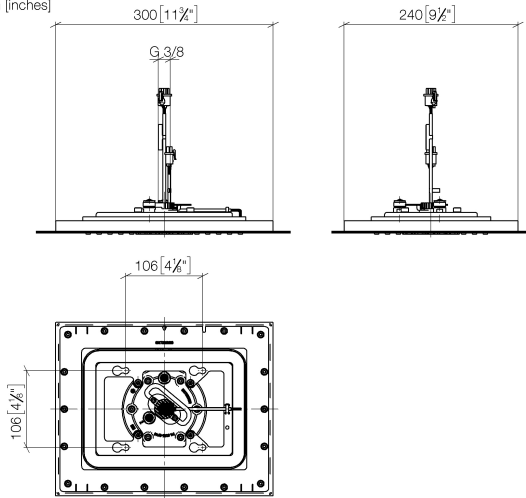

# Rain shower for recessed ceiling installation with light 300 x 240 mm - Dark Chrome

IMO

28 044 980

Fits: IMO, LULU, MEM, CL.1, CYO

- rain shower 300 x 240mm
- PURE RAIN, max. flow rate 6.8 l/min (at 3 bar)
- PURIFY RAIN, max. flow rate 6.8 l/min (at 3 bar)
- min. recess depth 137 mm
- with anti-scale system
- central RGBW LED spot
- RGBW LED ambient lighting
- This product can help a building meet the requirements of Green Building Rating Systems, e.g. LEED®, BREEAM®, DGNB
- For simultaneous control of the jet types, we recommend the xTool thermostat module
- Not suitable for use in a steam room.

### Concealed ceiling installation box for recessed ceiling installation with light - 35 044 970 90

- flush-mounted installation box 360x 300 mm RAL 9003 signal white
- recess depth 137mm
- Supply pipe 7 m
- concealed rough parts
- Input 100-240V AC 50-60Hz
- Output 12V DC SELV / Class II
- ZigBee Light Link RGBW controller
- Provided by customer: Zigbee gateway

**Rain shower for recessed ceiling installation with light 300 x 240 mm - Dark Chrome**

IMO

28 044 980  
mm [inches]

**Flow rate chart**

28 044 980

Product version from 7/1/2022

Rain shower for recessed ceiling installation with light 300 x 240 mm - Dark Chrome