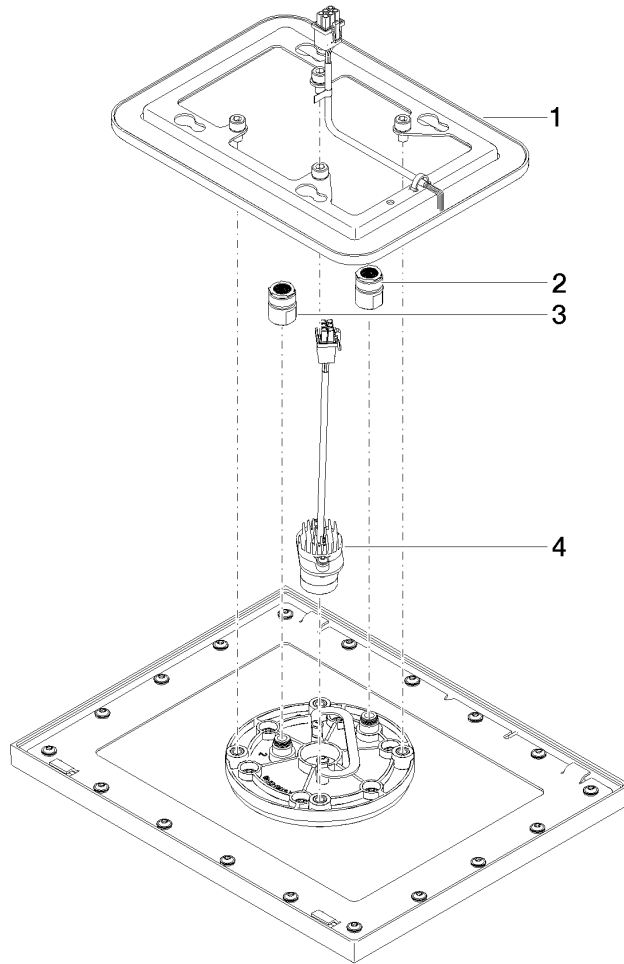

Required miscellaneous

Concealed ceiling installation box for recessed ceiling installation with light - 35 044 970 90

- concealed rough parts
- flush-mounted installation box 360x300 mm RAL 9003 signal white
- recess depth 137mm
- Supply pipe 7 m
- Input 100-240V AC 50-60Hz
- Output 12V DC SELV / Class II
- ZigBee Light Link RGBW controller
- Provided by customer: Zigbee gateway

**Rain shower for recessed ceiling installation with light 300 x 240 mm - Brushed
Light Gold**

IMO

28 044 980
mm [inches]

Flow rate chart

Codes & Standards

DIN 4109

ISO 3822

Scottish Water
Byelaws

UK Water Supply
Regulations

Ü-Zeichen

Rain shower for recessed ceiling installation with light 300 x 240 mm - Brushed
Light Gold

IMO

28 044 980

Certificates

LGA_38

WRAS_240502

28 044 980

Product version from 5/1/2022

Rain shower for recessed ceiling installation with light 300 x 240 mm - Brushed
Light Gold

IMO

28 044 980

Spare parts list

Product version from 5/1/2022

No.	Item Number	Name	Quantity used	Delivery time
	90 10 01 224 00 90	electronic accessories	4	2