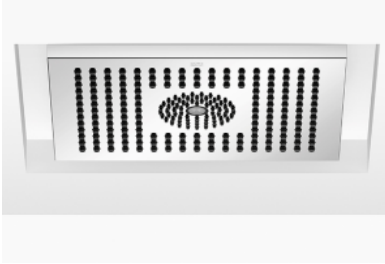

Rain shower for recessed ceiling installation with light 300 x 240 mm - Brushed Light Gold

IMO

28 044 980

Fits: IMO, LULU, MEM, CL.1, CYO

- rain shower 300 x 240mm
- PURE RAIN, max. flow rate 12 l/min (at 3 bar)
- PURIFY RAIN, max. flow rate 6 l/min (at 3 bar)
- min. recess depth 137 mm
- with anti-scale system
- central RGBW LED spot
- RGBW LED ambient lighting
- For simultaneous control of the jet types, we recommend the xTool thermostat module
- Provided by customer: Zigbee gateway
- Not suitable for use in a steam room.
- WRAS 240502006

includes light bulbs with a Class G energy efficiency

includes light bulbs with a Class G energy efficiency

	Brushed Light Gold	28 044 980-27
	Chrome	28 044 980-00 0050
	Brushed Platinum	28 044 980-06 0050
	Platinum	28 044 980-08 0050
	Dark Chrome	28 044 980-19 0050
	Brushed Light Gold	28 044 980-27 0050
	Brushed Durabross (23kt Gold)	28 044 980-28 0050
	Matte Black	28 044 980-33 0050
	Brushed Champagne (22kt Gold)	28 044 980-46 0050
	Champagne (22kt Gold)	28 044 980-47 0050
	Brushed Chrome	28 044 980-93 0050
	Brushed Dark Platinum	28 044 980-99 0050

Required miscellaneous

Concealed ceiling installation box for recessed ceiling installation with light - 35 044 970 90

- concealed rough parts
- flush-mounted installation box 360x300 mm RAL 9003 signal white
- recess depth 137mm
- Supply pipe 7 m
- Input 100-240V AC 50-60Hz
- Output 12V DC SELV / Class II
- ZigBee Light Link RGBW controller
- Provided by customer: Zigbee gateway

**Rain shower for recessed ceiling installation with light 300 x 240 mm - Brushed
Light Gold**

IMO

28 044 980
mm [inches]

Flow rate chart

Codes & Standards

DIN 4109

ISO 3822

Scottish Water
Byelaws