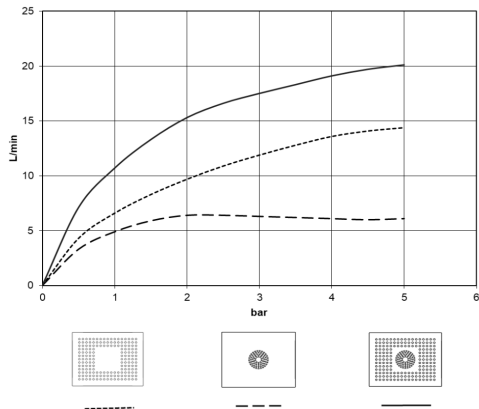

Rain shower for recessed ceiling installation with light 300 x 240 mm - Brushed Light Gold

IMO

28 044 980

Fits: IMO, LULU, MEM, CL.1, CYO

- rain shower 300 x 240mm
- PURE RAIN, max. flow rate 12 l/min (at 3 bar)
- PURIFY RAIN, max. flow rate 6 l/min (at 3 bar)
- min. recess depth 137 mm
- with anti-scale system
- central RGBW LED spot
- RGBW LED ambient lighting
- For simultaneous control of the jet types, we recommend the xTool thermostat module
- Provided by customer: Zigbee gateway
- Not suitable for use in a steam room.
- WRAS 240502006

Required miscellaneous

Concealed ceiling installation box for recessed ceiling installation with light - 35 044 970 90

- concealed rough parts
- flush-mounted installation box 360x300 mm RAL 9003 signal white
- recess depth 137mm
- Supply pipe 7 m
- Input 100-240V AC 50-60Hz
- Output 12V DC SELV / Class II
- ZigBee Light Link RGBW controller
- Provided by customer: Zigbee gateway

**Rain shower for recessed ceiling installation with light 300 x 240 mm - Brushed
Light Gold**

IMO

28 044 980
mm [inches]

Flow rate chart

Codes & Standards

DIN 4109

ISO 3822

Scottish Water
Byelaws