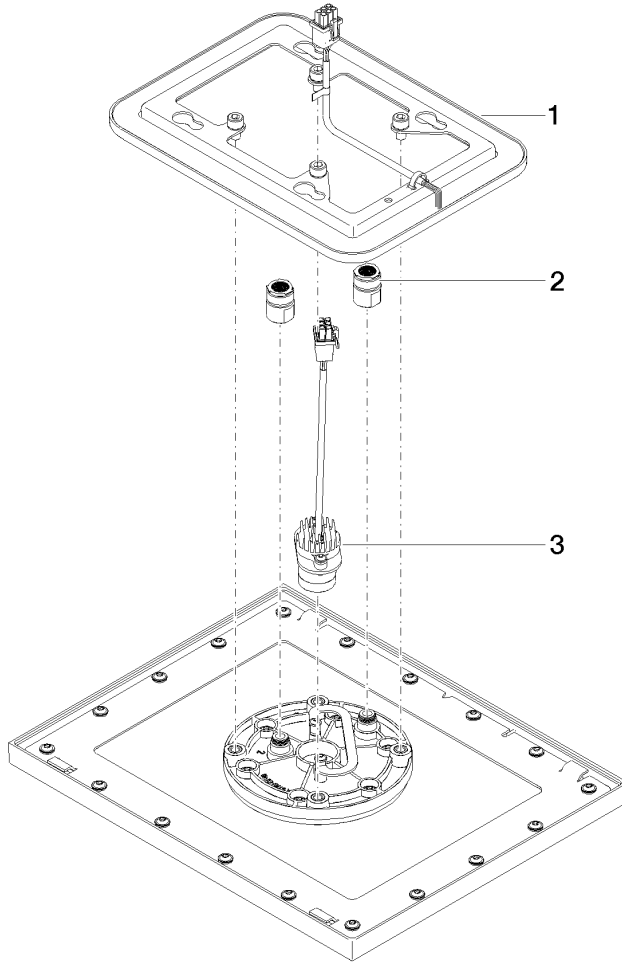

Rain shower for recessed ceiling installation with light 300 x 240 mm - Matte Black

IMO

28 044 980

Fits: IMO, LULU, MEM, CL.1, CYO

- rain shower 300 x 240mm
- PURE RAIN, max. flow rate 6.8 l/min (at 3 bar)
- PURIFY RAIN, max. flow rate 6.8 l/min (at 3 bar)
- min. recess depth 137 mm
- with anti-scale system
- central RGBW LED spot
- RGBW LED ambient lighting
- This product can help a building meet the requirements of Green Building Rating Systems, e.g. LEED®, BREEAM®, DGNB
- For simultaneous control of the jet types, we recommend the xTool thermostat module
- Not suitable for use in a steam room.

Required miscellaneous

Concealed ceiling installation box for recessed ceiling installation with light - 35 044 970 90

- flush-mounted installation box 360x 300 mm RAL 9003 signal white
- recess depth 137mm
- Supply pipe 7 m
- concealed rough parts
- Input 100-240V AC 50-60Hz
- Output 12V DC SELV / Class II
- ZigBee Light Link RGBW controller
- Provided by customer: Zigbee gateway

**Rain shower for recessed ceiling installation with light 300 x 240 mm - Matte
Black**

IMO

28 044 980
mm [inches]

Flow rate chart

28 044 980

Product version from 7/1/2022

Rain shower for recessed ceiling installation with light 300 x 240 mm - Matte
Black