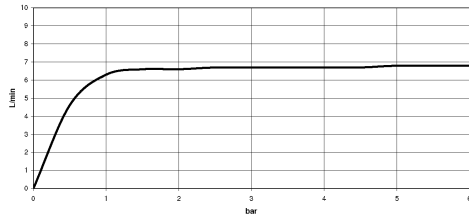

Three-way diverter trim is sold separately includes light bulbs with a Class G energy efficiency

Three-way diverter trim is sold separately

includes light bulbs with a Class G energy efficiency

	Matte Black	28 044 980-33 0050
	Chrome	28 044 980-00 0050
	Brushed Platinum	28 044 980-06 0050
	Platinum	28 044 980-08 0050
	Dark Chrome	28 044 980-19 0050
	Brushed Light Gold	28 044 980-27 0050
	Brushed Light Gold	28 044 980-27
	Brushed Durabronze (23kt Gold)	28 044 980-28 0050
	Brushed Champagne (22kt Gold)	28 044 980-46 0050
	Champagne (22kt Gold)	28 044 980-47 0050
	Brushed Chrome	28 044 980-93 0050
	Brushed Dark Platinum	28 044 980-99 0050

Required miscellaneous

Concealed ceiling installation box for recessed ceiling installation with light - 35 044 970 90

- flush-mounted installation box 360x 300 mm RAL 9003 signal white
- recess depth 137mm
- Supply pipe 7 m
- concealed rough parts
- Input 100-240V AC 50-60Hz
- Output 12V DC SELV / Class II
- ZigBee Light Link RGBW controller
- Provided by customer: Zigbee gateway

**Rain shower for recessed ceiling installation with light 300 x 240 mm - Matte
Black**

IMO

28 044 980
mm [inches]

Flow rate chart

28 044 980

Product version from 7/1/2022

Rain shower for recessed ceiling installation with light 300 x 240 mm - Matte
Black