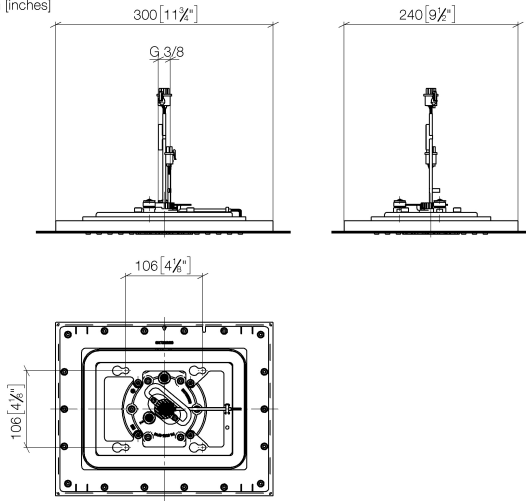

Rain shower for recessed ceiling installation with light 300 x 240 mm - Matte Black

IMO

28 044 980

Fits: IMO, LULU, MEM, CL.1, CYO

- rain shower 300 x 240mm
- PURE RAIN, max. flow rate 6.8 l/min (at 3 bar)
- PURIFY RAIN, max. flow rate 6.8 l/min (at 3 bar)
- min. recess depth 137 mm
- with anti-scale system
- central RGBW LED spot
- RGBW LED ambient lighting
- This product can help a building meet the requirements of Green Building Rating Systems, e.g. LEED®, BREEAM®, DGNB
- For simultaneous control of the jet types, we recommend the xTool thermostat module
- Not suitable for use in a steam room.

Required miscellaneous

Concealed ceiling installation box for recessed ceiling installation with light - 35 044 970 90

- flush-mounted installation box 360x 300 mm RAL 9003 signal white
- recess depth 137mm
- Supply pipe 7 m
- concealed rough parts
- Input 100-240V AC 50-60Hz
- Output 12V DC SELV / Class II
- ZigBee Light Link RGBW controller
- Provided by customer: Zigbee gateway

**Rain shower for recessed ceiling installation with light 300 x 240 mm - Matte
Black**

IMO

28 044 980
mm [inches]

Flow rate chart

28 044 980

Product version from 7/1/2022

Rain shower for recessed ceiling installation with light 300 x 240 mm - Matte
Black