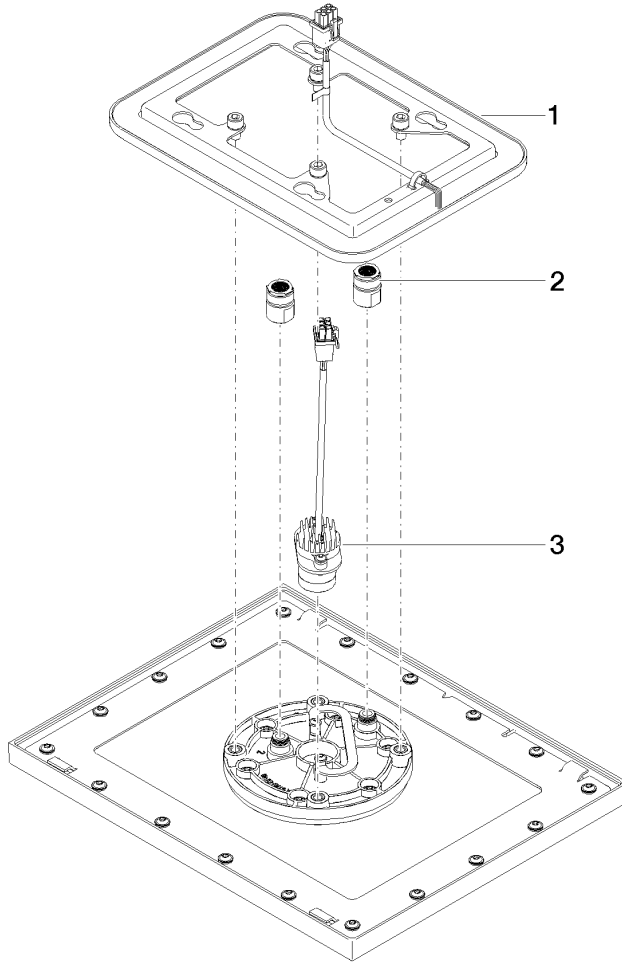

# Rain shower for recessed ceiling installation with light 300 x 240 mm - Brushed Chrome

IMO

28 044 980

Fits: IMO, LULU, MEM, CL.1, CYO

- rain shower 300 x 240mm
- PURE RAIN, max. flow rate 6.8 l/min (at 3 bar)
- PURIFY RAIN, max. flow rate 6.8 l/min (at 3 bar)
- min. recess depth 137 mm
- with anti-scale system
- central RGBW LED spot
- RGBW LED ambient lighting
- This product can help a building meet the requirements of Green Building Rating Systems, e.g. LEED®, BREEAM®, DGNB
- For simultaneous control of the jet types, we recommend the xTool thermostat module
- Not suitable for use in a steam room.

### Concealed ceiling installation box for recessed ceiling installation with light - 35 044 970 90

- flush-mounted installation box 360x 300 mm RAL 9003 signal white
- recess depth 137mm
- Supply pipe 7 m
- concealed rough parts
- Input 100-240V AC 50-60Hz
- Output 12V DC SELV / Class II
- ZigBee Light Link RGBW controller
- Provided by customer: Zigbee gateway

**Rain shower for recessed ceiling installation with light 300 x 240 mm - Brushed Chrome**

IMO

28 044 980  
mm [inches]

**Flow rate chart**

28 044 980

**Product version from 7/1/2022**

Rain shower for recessed ceiling installation with light 300 x 240 mm - Brushed Chrome

### Spare parts list