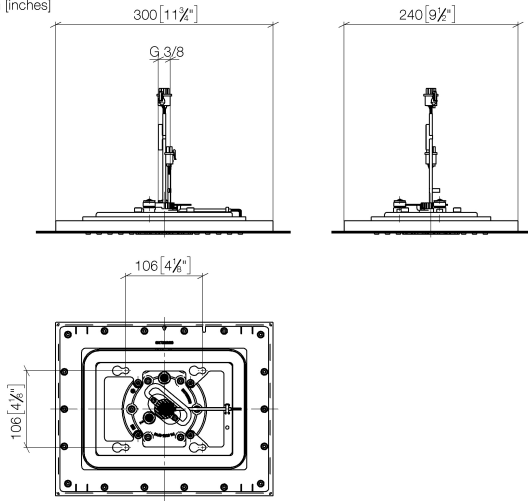

# Rain shower for recessed ceiling installation with light 300 x 240 mm - Brushed Chrome

IMO

28 044 980

Fits: IMO, LULU, MEM, CL.1, CYO

- rain shower 300 x 240mm
- PURE RAIN, max. flow rate 6.8 l/min (at 3 bar)
- PURIFY RAIN, max. flow rate 6.8 l/min (at 3 bar)
- min. recess depth 137 mm
- with anti-scale system
- central RGBW LED spot
- RGBW LED ambient lighting
- This product can help a building meet the requirements of Green Building Rating Systems, e.g. LEED®, BREEAM®, DGNB
- For simultaneous control of the jet types, we recommend the xTool thermostat module
- Not suitable for use in a steam room.

### Concealed ceiling installation box for recessed ceiling installation with light - 35 044 970 90

- flush-mounted installation box 360x 300 mm RAL 9003 signal white
- recess depth 137mm
- Supply pipe 7 m
- concealed rough parts
- Input 100-240V AC 50-60Hz
- Output 12V DC SELV / Class II
- ZigBee Light Link RGBW controller
- Provided by customer: Zigbee gateway

**Rain shower for recessed ceiling installation with light 300 x 240 mm - Brushed Chrome**

IMO

28 044 980  
mm [inches]

**Flow rate chart**

28 044 980

**Product version from 7/1/2022**

Rain shower for recessed ceiling installation with light 300 x 240 mm - Brushed Chrome