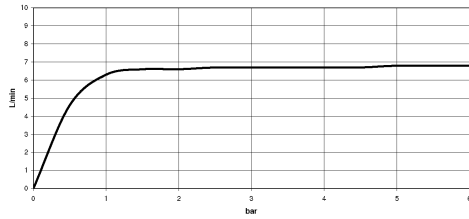

### Concealed ceiling installation box for recessed ceiling installation with light - 35 044 970 90

- flush-mounted installation box 360x 300 mm RAL 9003 signal white
- recess depth 137mm
- Supply pipe 7 m
- concealed rough parts
- Input 100-240V AC 50-60Hz
- Output 12V DC SELV / Class II
- ZigBee Light Link RGBW controller
- Provided by customer: Zigbee gateway

**Rain shower for recessed ceiling installation with light 300 x 240 mm - Brushed Chrome**

IMO

28 044 980  
mm [inches]

**Flow rate chart**

28 044 980

**Product version from 7/1/2022**

Rain shower for recessed ceiling installation with light 300 x 240 mm - Brushed Chrome