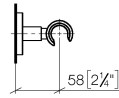

EDITION PRO Wall bracket - Brushed Chrome

28 050 626

- rosette Ø 55 mm

	Brushed Chrome	28 050 626-93
	Chrome	28 050 626-00
	Matte Black	28 050 626-33

EDITION PRO Wall bracket - Brushed Chrome

28 050 626

mm [inches]

EDITION PRO Wall bracket - Brushed Chrome

28 050 626

Parts for other finishes can be found here: [Chrome](#)

Spare parts list

No.	Item Number	Name	Quantity used	Delivery time
1	05 17 62 500 00 90	fixing set	1	2
2	90 27 62 502 00-93	rosette	1	-
Spare part can no longer be ordered, please order the replacement item				
3	08 17 62 550-93	holder	1	20
4	08 18 50 585 90	screw	1	2
5	90 18 40 035 00 90	sleeve	1	2
6	09 17 20 014-93	holder	1	20