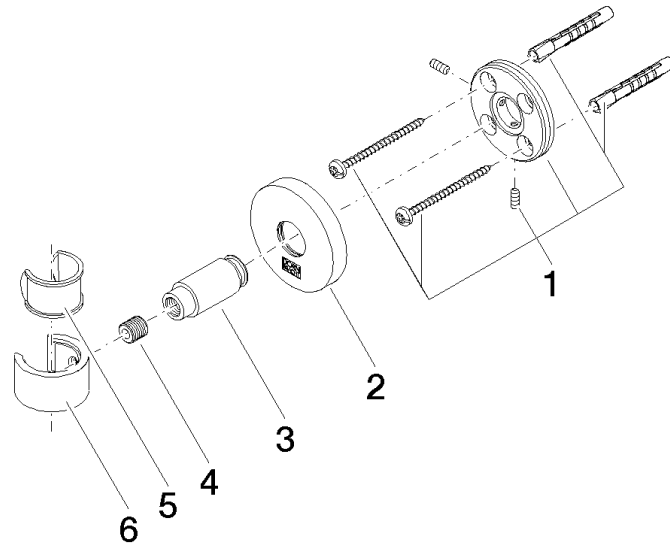

EDITION PRO Wall bracket - Brushed Chrome

28 050 626

- rosette Ø 55 mm

	Brushed Chrome	28 050 626-93
	Chrome	28 050 626-00
	Matte Black	28 050 626-33

EDITION PRO Wall bracket - Brushed Chrome

28 050 626

mm [inches]

EDITION PRO Wall bracket - Brushed Chrome

28 050 626

Parts for other finishes can be found here: [Chrome](#)

Spare parts list

No.	Item Number	Name	Quantity used	Delivery time
1	05 17 62 500 00 90	fixing set	1	2
2	90 27 62 502 00-93	rosette	1	-
Spare part can no longer be ordered, please order the replacement item				
3	08 17 62 550-93	holder	1	20
4	08 18 50 585 90	screw	1	2
5	90 18 40 035 00 90	sleeve	1	2
6	09 17 20 014-93	holder	1	20