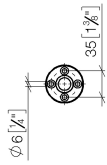

EDITION PRO Wall bracket - Brushed Chrome

28 050 626

- rosette Ø 55 mm

	Brushed Chrome	28 050 626-93
	Chrome	28 050 626-00
	Matte Black	28 050 626-33

EDITION PRO Wall bracket - Brushed Chrome

28 050 626

mm [inches]

EDITION PRO Wall bracket - Brushed Chrome

28 050 626

Parts for other finishes can be found here: [Chrome](#)

Spare parts list

No.	Item Number	Name	Quantity used	Delivery time
1	05 17 62 500 00 90	fixing set	1	2
2	90 27 62 502 00-93	rosette	1	-
Spare part can no longer be ordered, please order the replacement item				
3	08 17 62 550-93	holder	1	20
4	08 18 50 585 90	screw	1	2
5	90 18 40 035 00 90	sleeve	1	2
6	09 17 20 014-93	holder	1	20