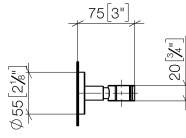

EDITION PRO Wall bracket - Brushed Chrome

28 050 626

- rosette Ø 55 mm

	Brushed Chrome	28 050 626-93
	Chrome	28 050 626-00
	Matte Black	28 050 626-33

EDITION PRO Wall bracket - Brushed Chrome

28 050 626

mm [inches]

EDITION PRO Wall bracket - Brushed Chrome

28 050 626

Parts for other finishes can be found here: [Chrome](#)

Spare parts list

No.	Item Number	Name	Quantity used	Delivery time
1	05 17 62 500 00 90	fixing set	1	2
2	90 27 62 502 00-93	rosette	1	-
Spare part can no longer be ordered, please order the replacement item				
3	08 17 62 550-93	holder	1	20
4	08 18 50 585 90	screw	1	2
5	90 18 40 035 00 90	sleeve	1	2
6	09 17 20 014-93	holder	1	20