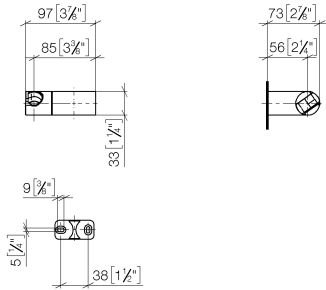

Wall bracket swivel - Brushed Platinum

IMO

28 060 970

- pivotable 75°

Fits: IMO, LULU, MADISON, MEM, TARA,  
CL.1, LISSÉ, VAIA, META, CYO

	Brushed Platinum	28 060 970-06
	Chrome	28 060 970-00
	Platinum	28 060 970-08
	Dark Brass matt	28 060 970-16
	Dark Chrome	28 060 970-19
	Light Gold	28 060 970-26
	Brushed Light Gold	28 060 970-27
	Brushed Durabrass (23kt Gold)	28 060 970-28
	Matte Black	28 060 970-33
	Brushed Bronze	28 060 970-42
	Brushed Champagne (22kt Gold)	28 060 970-46
	Champagne (22kt Gold)	28 060 970-47
	Brushed Chrome	28 060 970-93
	Brushed Dark Platinum	28 060 970-99

28 060 970

mm [inches]

28 060 970

Parts for other finishes can be found here: [Chrome](#)

### Spare parts list

No.	Item Number	Name	Quantity used	Delivery time
1	09 12 12 212 90	sleeve	1	2
2	09 31 11 009 90	pin	2	2
3	05 30 31 025 00 90	fixing set	1	2
4	08 30 11 563 90	holder	1	2