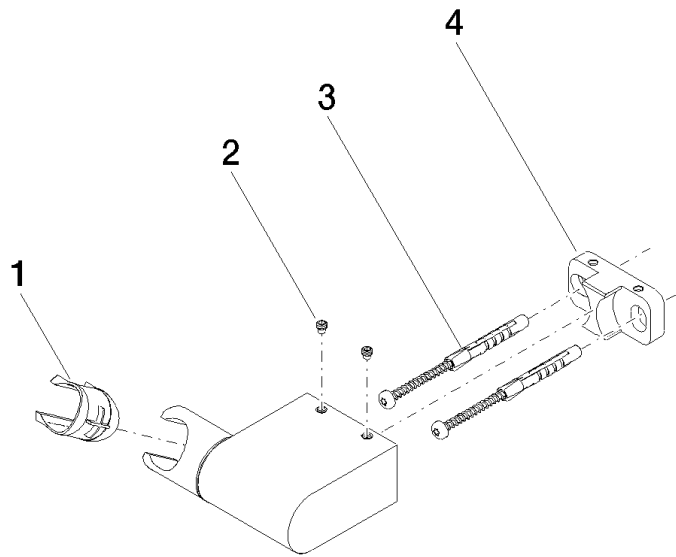

Wall bracket swivel - Brushed Platinum

IMO

28 060 970

- pivotable 75°

Fits: IMO, LULU, MADISON, MEM, TARA,  
CL.1, LISSÉ, VAIA, META, CYO

	Brushed Platinum	28 060 970-06
	Chrome	28 060 970-00
	Platinum	28 060 970-08
	Dark Brass matt	28 060 970-16
	Dark Chrome	28 060 970-19
	Light Gold	28 060 970-26
	Brushed Light Gold	28 060 970-27
	Brushed Durabrass (23kt Gold)	28 060 970-28
	Matte Black	28 060 970-33
	Brushed Bronze	28 060 970-42
	Brushed Champagne (22kt Gold)	28 060 970-46
	Champagne (22kt Gold)	28 060 970-47
	Brushed Chrome	28 060 970-93
	Brushed Dark Platinum	28 060 970-99

28 060 970

mm [inches]

28 060 970

Parts for other finishes can be found here: [Chrome](#)

### Spare parts list

No.	Item Number	Name	Quantity used	Delivery time
1	09 12 12 212 90	sleeve	1	2
2	09 31 11 009 90	pin	2	2
3	05 30 31 025 00 90	fixing set	1	2
4	08 30 11 563 90	holder	1	2