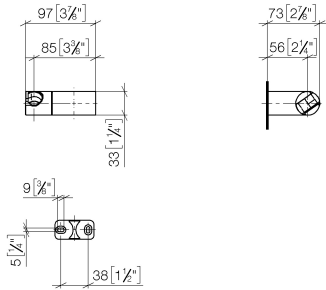

28 060 970

• pivotable 75°

Fits: IMO, LULU, MADISON, MEM, TARA,
CL.1, LISSÉ, VAIA, META, CYO

	Platinum	28 060 970-08
	Chrome	28 060 970-00
	Brushed Platinum	28 060 970-06
	Dark Brass matt	28 060 970-16
	Dark Chrome	28 060 970-19
	Light Gold	28 060 970-26
	Brushed Light Gold	28 060 970-27
	Brushed Durabrass (23kt Gold)	28 060 970-28
	Matte Black	28 060 970-33
	Brushed Bronze	28 060 970-42
	Brushed Champagne (22kt Gold)	28 060 970-46
	Champagne (22kt Gold)	28 060 970-47
	Brushed Chrome	28 060 970-93
	Brushed Dark Platinum	28 060 970-99

28 060 970

mm [inches]

28 060 970

Parts for other finishes can be found here: [Chrome](#)

Spare parts list

No.	Item Number	Name	Quantity used	Delivery time
1	09 12 12 212 90	sleeve	1	2
2	09 31 11 009 90	pin	2	2
3	05 30 31 025 00 90	fixing set	1	2
4	08 30 11 563 90	holder	1	2