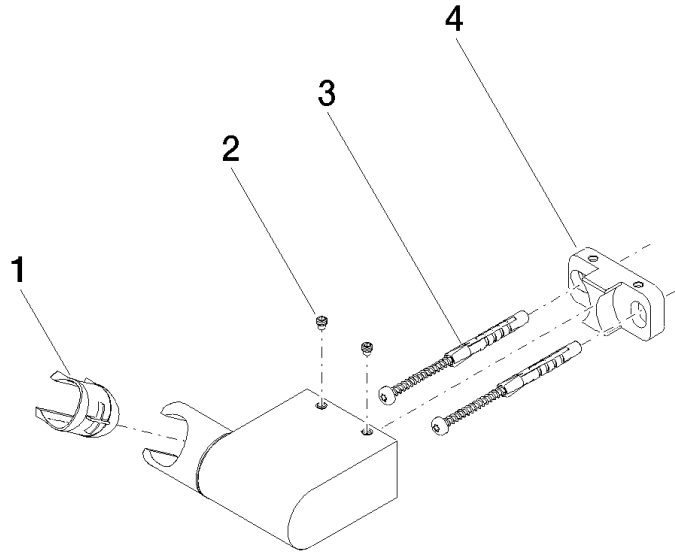

28 060 970

• pivotable 75°

Fits: IMO, LULU, MADISON, MEM, TARA,
CL.1, LISSÉ, VAIA, META, CYO

	Platinum	28 060 970-08
	Chrome	28 060 970-00
	Brushed Platinum	28 060 970-06
	Dark Brass matt	28 060 970-16
	Dark Chrome	28 060 970-19
	Light Gold	28 060 970-26
	Brushed Light Gold	28 060 970-27
	Brushed Durabrass (23kt Gold)	28 060 970-28
	Matte Black	28 060 970-33
	Brushed Bronze	28 060 970-42
	Brushed Champagne (22kt Gold)	28 060 970-46
	Champagne (22kt Gold)	28 060 970-47
	Brushed Chrome	28 060 970-93
	Brushed Dark Platinum	28 060 970-99

28 060 970

mm [inches]

28 060 970

Parts for other finishes can be found here: [Chrome](#)

Spare parts list

No.	Item Number	Name	Quantity used	Delivery time
1	09 12 12 212 90	sleeve	1	2
2	09 31 11 009 90	pin	2	2
3	05 30 31 025 00 90	fixing set	1	2
4	08 30 11 563 90	holder	1	2