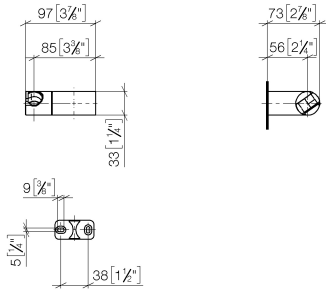

28 060 970

- pivotable 75°

Fits: IMO, LULU, MADISON, MEM, TARA,
CL.1, LISSÉ, VAIA, META, CYO

	Dark Chrome	28 060 970-19
	Chrome	28 060 970-00
	Brushed Platinum	28 060 970-06
	Platinum	28 060 970-08
	Dark Brass matt	28 060 970-16
	Light Gold	28 060 970-26
	Brushed Light Gold	28 060 970-27
	Brushed Durabrass (23kt Gold)	28 060 970-28
	Matte Black	28 060 970-33
	Brushed Bronze	28 060 970-42
	Brushed Champagne (22kt Gold)	28 060 970-46
	Champagne (22kt Gold)	28 060 970-47
	Brushed Chrome	28 060 970-93
	Brushed Dark Platinum	28 060 970-99

28 060 970

mm [inches]

28 060 970

Parts for other
finishes can be found
here: [Chrome](#)