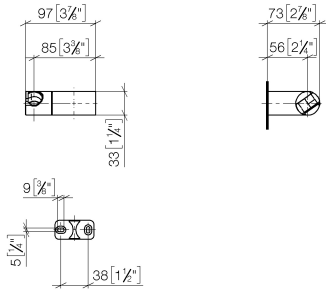

28 060 970

- pivotable 75°

Fits: IMO, LULU, MADISON, MEM, TARA,
CL.1, LISSÉ, VAIA, META, CYO

	Brushed Light Gold	28 060 970-27
	Chrome	28 060 970-00
	Brushed Platinum	28 060 970-06
	Platinum	28 060 970-08
	Dark Brass matt	28 060 970-16
	Dark Chrome	28 060 970-19
	Light Gold	28 060 970-26
	Brushed Durabrass (23kt Gold)	28 060 970-28
	Matte Black	28 060 970-33
	Brushed Bronze	28 060 970-42
	Brushed Champagne (22kt Gold)	28 060 970-46
	Champagne (22kt Gold)	28 060 970-47
	Brushed Chrome	28 060 970-93
	Brushed Dark Platinum	28 060 970-99

28 060 970

mm [inches]

28 060 970

Parts for other finishes can be found here: [Chrome](#)

Spare parts list

No.	Item Number	Name	Quantity used	Delivery time
1	09 12 12 212 90	sleeve	1	2
2	09 31 11 009 90	pin	2	2
3	05 30 31 025 00 90	fixing set	1	2
4	08 30 11 563 90	holder	1	2