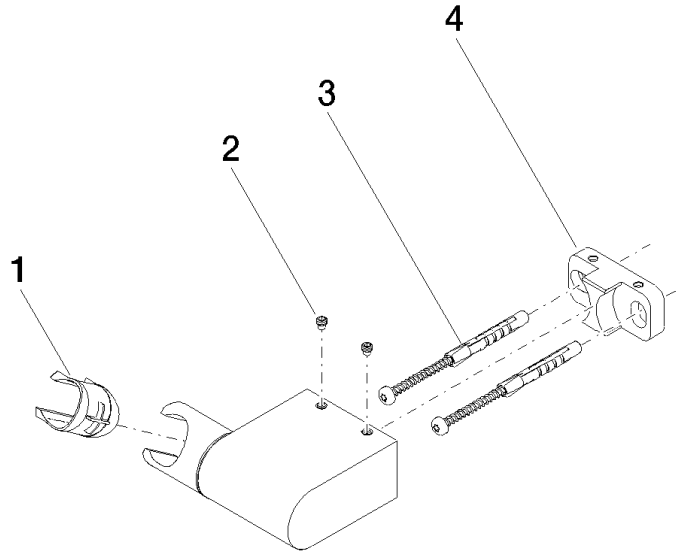

28 060 970

- pivotable 75°

Fits: IMO, LULU, MADISON, MEM, TARA,
CL.1, LISSÉ, VAIA, META, CYO

	Brushed Light Gold	28 060 970-27
	Chrome	28 060 970-00
	Brushed Platinum	28 060 970-06
	Platinum	28 060 970-08
	Dark Brass matt	28 060 970-16
	Dark Chrome	28 060 970-19
	Light Gold	28 060 970-26
	Brushed Durabrass (23kt Gold)	28 060 970-28
	Matte Black	28 060 970-33
	Brushed Bronze	28 060 970-42
	Brushed Champagne (22kt Gold)	28 060 970-46
	Champagne (22kt Gold)	28 060 970-47
	Brushed Chrome	28 060 970-93
	Brushed Dark Platinum	28 060 970-99

28 060 970

mm [inches]

28 060 970

Parts for other finishes can be found here: [Chrome](#)

Spare parts list

No.	Item Number	Name	Quantity used	Delivery time
1	09 12 12 212 90	sleeve	1	2
2	09 31 11 009 90	pin	2	2
3	05 30 31 025 00 90	fixing set	1	2
4	08 30 11 563 90	holder	1	2