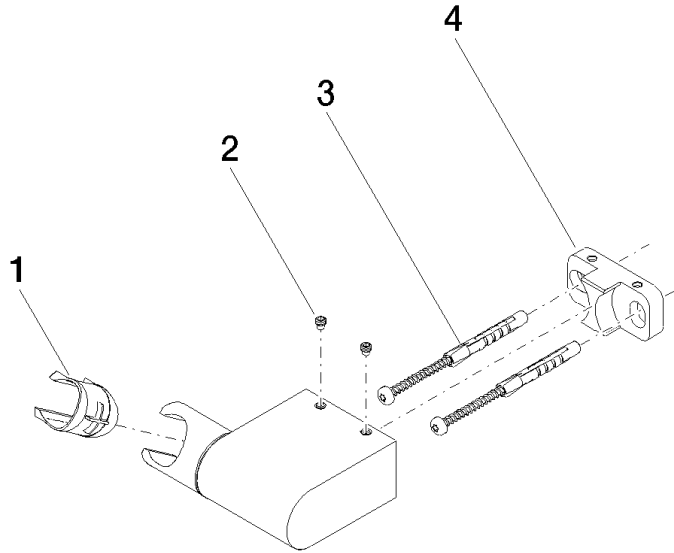

28 060 970

- pivotable 75°

Fits: IMO, LULU, MADISON, MEM, TARA,
CL.1, LISSÉ, VAIA, META, CYO

	Brushed Durabronze (23kt Gold)	28 060 970-28
	Chrome	28 060 970-00
	Brushed Platinum	28 060 970-06
	Platinum	28 060 970-08
	Dark Brass matt	28 060 970-16
	Dark Chrome	28 060 970-19
	Light Gold	28 060 970-26
	Brushed Light Gold	28 060 970-27
	Matte Black	28 060 970-33
	Brushed Bronze	28 060 970-42
	Brushed Champagne (22kt Gold)	28 060 970-46
	Champagne (22kt Gold)	28 060 970-47
	Brushed Chrome	28 060 970-93
	Brushed Dark Platinum	28 060 970-99

28 060 970

mm [inches]

28 060 970

Parts for other finishes can be found here: [Chrome](#)

Spare parts list

No.	Item Number	Name	Quantity used	Delivery time
1	09 12 12 212 90	sleeve	1	2
2	09 31 11 009 90	pin	2	2
3	05 30 31 025 00 90	fixing set	1	2
4	08 30 11 563 90	holder	1	2