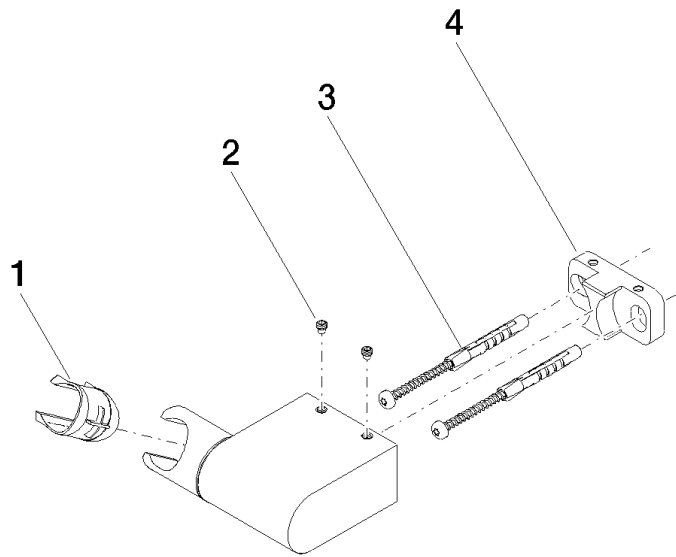

Wall bracket swivel - Brushed Bronze

IMO

28 060 970

- pivotable 75°

Fits: IMO, LULU, MADISON, MEM, TARA,
CL.1, LISSÉ, VAIA, META, CYO

	Brushed Bronze	28 060 970-42
	Chrome	28 060 970-00
	Brushed Platinum	28 060 970-06
	Platinum	28 060 970-08
	Dark Brass matt	28 060 970-16
	Dark Chrome	28 060 970-19
	Light Gold	28 060 970-26
	Brushed Light Gold	28 060 970-27
	Brushed Durabronze (23kt Gold)	28 060 970-28
	Matte Black	28 060 970-33
	Brushed Champagne (22kt Gold)	28 060 970-46
	Champagne (22kt Gold)	28 060 970-47
	Brushed Chrome	28 060 970-93
	Brushed Dark Platinum	28 060 970-99

28 060 970

mm [inches]

28 060 970

Parts for other finishes can be found here: [Chrome](#)

Spare parts list

No.	Item Number	Name	Quantity used	Delivery time
1	09 12 12 212 90	sleeve	1	2
2	09 31 11 009 90	pin	2	2
3	05 30 31 025 00 90	fixing set	1	2
4	08 30 11 563 90	holder	1	2