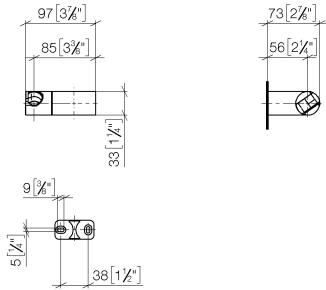

Wall bracket swivel - Brushed Bronze

IMO

28 060 970

- pivotable 75°

Fits: IMO, LULU, MADISON, MEM, TARA,
CL.1, LISSÉ, VAIA, META, CYO

	Brushed Bronze	28 060 970-42
	Chrome	28 060 970-00
	Brushed Platinum	28 060 970-06
	Platinum	28 060 970-08
	Dark Brass matt	28 060 970-16
	Dark Chrome	28 060 970-19
	Light Gold	28 060 970-26
	Brushed Light Gold	28 060 970-27
	Brushed Durabronze (23kt Gold)	28 060 970-28
	Matte Black	28 060 970-33
	Brushed Champagne (22kt Gold)	28 060 970-46
	Champagne (22kt Gold)	28 060 970-47
	Brushed Chrome	28 060 970-93
	Brushed Dark Platinum	28 060 970-99

28 060 970

mm [inches]

28 060 970

Parts for other finishes can be found here: [Chrome](#)

Spare parts list

No.	Item Number	Name	Quantity used	Delivery time
1	09 12 12 212 90	sleeve	1	2
2	09 31 11 009 90	pin	2	2
3	05 30 31 025 00 90	fixing set	1	2
4	08 30 11 563 90	holder	1	2