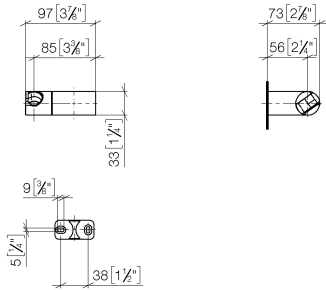

28 060 970

• pivotable 75°

Fits: IMO, LULU, MADISON, MEM, TARA,
CL.1, LISSÉ, VAIA, META, CYO

	Brushed Champagne (22kt Gold)	28 060 970-46
	Chrome	28 060 970-00
	Brushed Platinum	28 060 970-06
	Platinum	28 060 970-08
	Dark Brass matt	28 060 970-16
	Dark Chrome	28 060 970-19
	Light Gold	28 060 970-26
	Brushed Light Gold	28 060 970-27
	Brushed Durabronze (23kt Gold)	28 060 970-28
	Matte Black	28 060 970-33
	Brushed Bronze	28 060 970-42
	Champagne (22kt Gold)	28 060 970-47
	Brushed Chrome	28 060 970-93
	Brushed Dark Platinum	28 060 970-99

28 060 970

mm [inches]

28 060 970

Parts for other finishes can be found here: [Chrome](#)

Spare parts list

No.	Item Number	Name	Quantity used	Delivery time
1	09 12 12 212 90	sleeve	1	2
2	09 31 11 009 90	pin	2	2
3	05 30 31 025 00 90	fixing set	1	2
4	08 30 11 563 90	holder	1	2