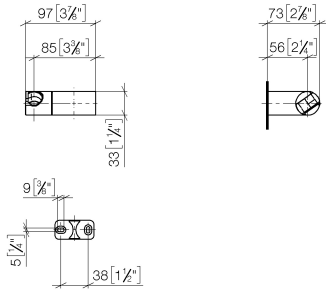

Wall bracket swivel - Champagne (22kt Gold)

IMO

28 060 970

- pivotable 75°

Fits: IMO, LULU, MADISON, MEM, TARA,
CL.1, LISSÉ, VAIA, META, CYO

	Champagne (22kt Gold)	28 060 970-47
	Chrome	28 060 970-00
	Brushed Platinum	28 060 970-06
	Platinum	28 060 970-08
	Dark Brass matt	28 060 970-16
	Dark Chrome	28 060 970-19
	Light Gold	28 060 970-26
	Brushed Light Gold	28 060 970-27
	Brushed Durabrass (23kt Gold)	28 060 970-28
	Matte Black	28 060 970-33
	Brushed Bronze	28 060 970-42
	Brushed Champagne (22kt Gold)	28 060 970-46
	Brushed Chrome	28 060 970-93
	Brushed Dark Platinum	28 060 970-99

28 060 970

mm [inches]

28 060 970

Parts for other finishes can be found here: [Chrome](#)

Spare parts list

No.	Item Number	Name	Quantity used	Delivery time
1	09 12 12 212 90	sleeve	1	2
2	09 31 11 009 90	pin	2	2
3	05 30 31 025 00 90	fixing set	1	2
4	08 30 11 563 90	holder	1	2