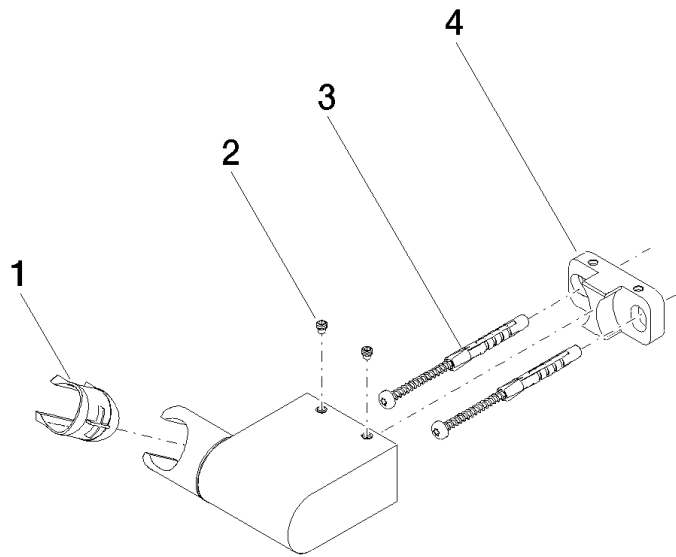

Wall bracket swivel - Champagne (22kt Gold)

IMO

28 060 970

- pivotable 75°

Fits: IMO, LULU, MADISON, MEM, TARA,
CL.1, LISSÉ, VAIA, META, CYO

	Champagne (22kt Gold)	28 060 970-47
	Chrome	28 060 970-00
	Brushed Platinum	28 060 970-06
	Platinum	28 060 970-08
	Dark Brass matt	28 060 970-16
	Dark Chrome	28 060 970-19
	Light Gold	28 060 970-26
	Brushed Light Gold	28 060 970-27
	Brushed Durabrass (23kt Gold)	28 060 970-28
	Matte Black	28 060 970-33
	Brushed Bronze	28 060 970-42
	Brushed Champagne (22kt Gold)	28 060 970-46
	Brushed Chrome	28 060 970-93
	Brushed Dark Platinum	28 060 970-99

28 060 970

mm [inches]

28 060 970

Parts for other finishes can be found here: [Chrome](#)

Spare parts list

No.	Item Number	Name	Quantity used	Delivery time
1	09 12 12 212 90	sleeve	1	2
2	09 31 11 009 90	pin	2	2
3	05 30 31 025 00 90	fixing set	1	2
4	08 30 11 563 90	holder	1	2