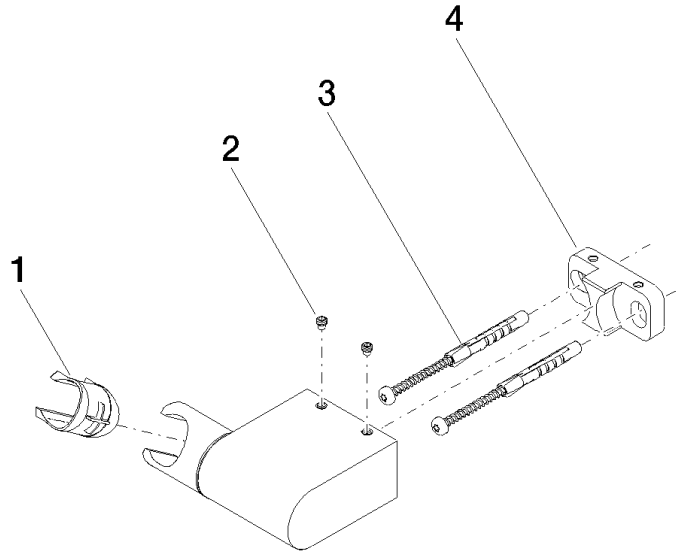

28 060 970

- pivotable 75°

Fits: IMO, LULU, MADISON, MEM, TARA,
CL.1, LISSÉ, VAIA, META, CYO

	Brushed Chrome	28 060 970-93
	Chrome	28 060 970-00
	Brushed Platinum	28 060 970-06
	Platinum	28 060 970-08
	Dark Brass matt	28 060 970-16
	Dark Chrome	28 060 970-19
	Light Gold	28 060 970-26
	Brushed Light Gold	28 060 970-27
	Brushed Durabronze (23kt Gold)	28 060 970-28
	Matte Black	28 060 970-33
	Brushed Bronze	28 060 970-42
	Brushed Champagne (22kt Gold)	28 060 970-46
	Champagne (22kt Gold)	28 060 970-47
	Brushed Dark Platinum	28 060 970-99

28 060 970

mm [inches]

28 060 970

Parts for other finishes can be found here: [Chrome](#)

Spare parts list

No.	Item Number	Name	Quantity used	Delivery time
1	09 12 12 212 90	sleeve	1	2
2	09 31 11 009 90	pin	2	2
3	05 30 31 025 00 90	fixing set	1	2
4	08 30 11 563 90	holder	1	2