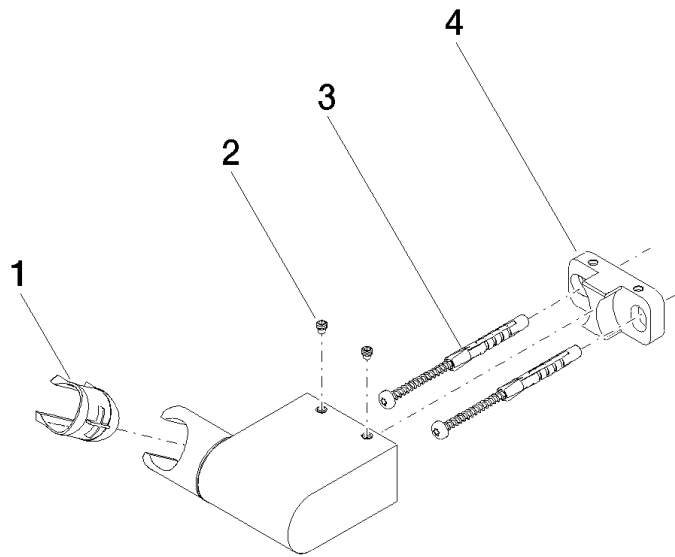

28 060 970

- pivotable 75°

Fits: IMO, LULU, MADISON, MEM, TARA,  
CL.1, LISSÉ, VAIA, META, CYO

	Brushed Dark Platinum	28 060 970-99
	Chrome	28 060 970-00
	Brushed Platinum	28 060 970-06
	Platinum	28 060 970-08
	Dark Brass matt	28 060 970-16
	Dark Chrome	28 060 970-19
	Light Gold	28 060 970-26
	Brushed Light Gold	28 060 970-27
	Brushed Durabronze (23kt Gold)	28 060 970-28
	Matte Black	28 060 970-33
	Brushed Bronze	28 060 970-42
	Brushed Champagne (22kt Gold)	28 060 970-46
	Champagne (22kt Gold)	28 060 970-47
	Brushed Chrome	28 060 970-93

28 060 970

mm [inches]

28 060 970

Parts for other finishes can be found here: [Chrome](#)

### Spare parts list

No.	Item Number	Name	Quantity used	Delivery time
1	09 12 12 212 90	sleeve	1	2
2	09 31 11 009 90	pin	2	2
3	05 30 31 025 00 90	fixing set	1	2
4	08 30 11 563 90	holder	1	2