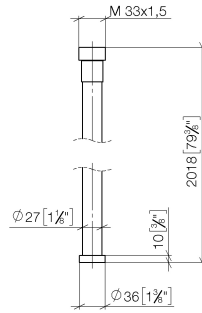

**WATER TUBE Kneipp hose white 2000 mm - Dark Chrome**

28 285 979

- hose nozzle with sleeve M33
- with holding ring

	Dark Chrome	28 285 979-19
	Chrome	28 285 979-00
	Brushed Platinum	28 285 979-06
	Platinum	28 285 979-08
	Brushed Durabronze (23kt Gold)	28 285 979-28
	Matte Black	28 285 979-33
	Brushed Champagne (22kt Gold)	28 285 979-46
	Champagne (22kt Gold)	28 285 979-47
	Brushed Chrome	28 285 979-93
	Brushed Dark Platinum	28 285 979-99

## WATER TUBE Kneipp hose white 2000 mm - Dark Chrome

28 285 979

mm [inches]

### Flow rate chart

## WATER TUBE Kneipp hose white 2000 mm - Dark Chrome

---

28 285 979

Parts for other  
finishes can be found  
here: [Chrome](#)