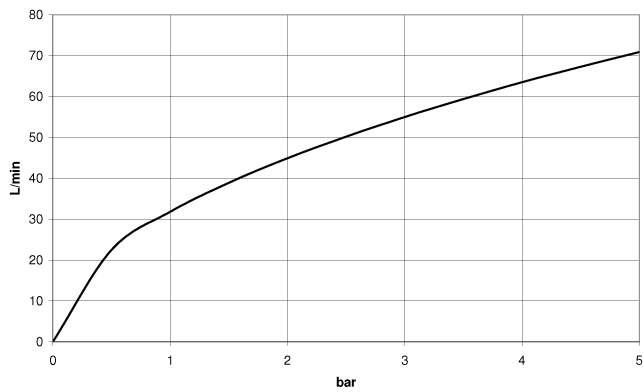

**WATER TUBE Kneipp hose white 2000 mm - Dark Chrome**

28 285 979

- hose nozzle with sleeve M33
- with holding ring

	Dark Chrome	28 285 979-19
	Chrome	28 285 979-00
	Brushed Platinum	28 285 979-06
	Platinum	28 285 979-08
	Brushed Durabronze (23kt Gold)	28 285 979-28
	Matte Black	28 285 979-33
	Brushed Champagne (22kt Gold)	28 285 979-46
	Champagne (22kt Gold)	28 285 979-47
	Brushed Chrome	28 285 979-93
	Brushed Dark Platinum	28 285 979-99

## WATER TUBE Kneipp hose white 2000 mm - Dark Chrome

28 285 979

mm [inches]

### Flow rate chart