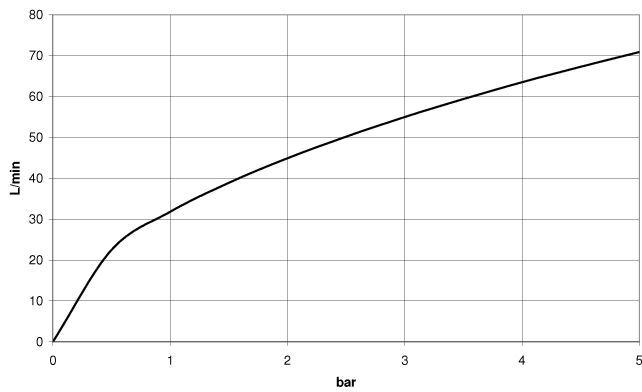

WATER TUBE Kneipp hose white 2000 mm - Brushed Durabross (23kt Gold)

28 285 979

- hose nozzle with sleeve M33
- with holding ring

| | | |
|--|-------------------------------|---------------|
|  | Brushed Durabross (23kt Gold) | 28 285 979-28 |
|  | Chrome | 28 285 979-00 |
|  | Brushed Platinum | 28 285 979-06 |
|  | Platinum | 28 285 979-08 |
|  | Dark Chrome | 28 285 979-19 |
|  | Matte Black | 28 285 979-33 |
|  | Brushed Champagne (22kt Gold) | 28 285 979-46 |
|  | Champagne (22kt Gold) | 28 285 979-47 |
|  | Brushed Chrome | 28 285 979-93 |
|  | Brushed Dark Platinum | 28 285 979-99 |

WATER TUBE Kneipp hose white 2000 mm - Brushed Durabronz (23kt Gold)

28 285 979

mm [inches]

Flow rate chart

WATER TUBE Kneipp hose white 2000 mm - Brushed Durabronze (23kt Gold)

28 285 979

Parts for other finishes can be found here: [Chrome](#)