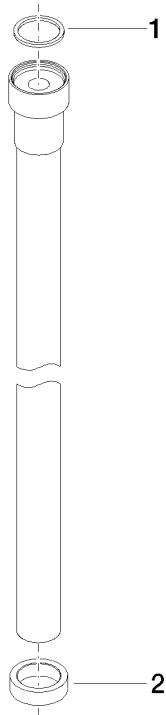

WATER TUBE Kneipp hose white 2000 mm - Brushed Durabross (23kt Gold)

28 285 979

- hose nozzle with sleeve M33
- with holding ring

| | | |
|--|-------------------------------|---------------|
|  | Brushed Durabross (23kt Gold) | 28 285 979-28 |
|  | Chrome | 28 285 979-00 |
|  | Brushed Platinum | 28 285 979-06 |
|  | Platinum | 28 285 979-08 |
|  | Dark Chrome | 28 285 979-19 |
|  | Matte Black | 28 285 979-33 |
|  | Brushed Champagne (22kt Gold) | 28 285 979-46 |
|  | Champagne (22kt Gold) | 28 285 979-47 |
|  | Brushed Chrome | 28 285 979-93 |
|  | Brushed Dark Platinum | 28 285 979-99 |

WATER TUBE Kneipp hose white 2000 mm - Brushed Durabronz (23kt Gold)

28 285 979

mm [inches]

Flow rate chart

WATER TUBE Kneipp hose white 2000 mm - Brushed Durabronze (23kt Gold)

28 285 979

Parts for other finishes can be found here: [Chrome](#)

Spare parts list

| No. | Item Number | Name | Quantity used | Delivery time |
|-----|-----------------|------|---------------|---------------|
| 1 | 09 14 20 003 90 | seal | 1 | 2 |
| 2 | 09 28 10 116-12 | ring | 1 | 30 |