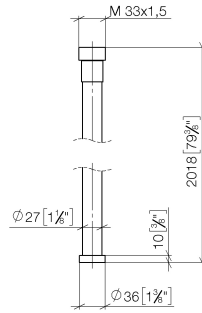

WATER TUBE Kneipp hose white 2000 mm - Brushed Durabross (23kt Gold)

28 285 979

- hose nozzle with sleeve M33
- with holding ring

| | | |
|--|-------------------------------|---------------|
|  | Brushed Durabross (23kt Gold) | 28 285 979-28 |
|  | Chrome | 28 285 979-00 |
|  | Brushed Platinum | 28 285 979-06 |
|  | Platinum | 28 285 979-08 |
|  | Dark Chrome | 28 285 979-19 |
|  | Matte Black | 28 285 979-33 |
|  | Brushed Champagne (22kt Gold) | 28 285 979-46 |
|  | Champagne (22kt Gold) | 28 285 979-47 |
|  | Brushed Chrome | 28 285 979-93 |
|  | Brushed Dark Platinum | 28 285 979-99 |

WATER TUBE Kneipp hose white 2000 mm - Brushed Durabronz (23kt Gold)

28 285 979

mm [inches]

Flow rate chart

WATER TUBE Kneipp hose white 2000 mm - Brushed Durabronze (23kt Gold)

28 285 979

Parts for other finishes can be found here: [Chrome](#)

Spare parts list

| No. | Item Number | Name | Quantity used | Delivery time |
|-----|-----------------|------|---------------|---------------|
| 1 | 09 14 20 003 90 | seal | 1 | 2 |
| 2 | 09 28 10 116-12 | ring | 1 | 30 |