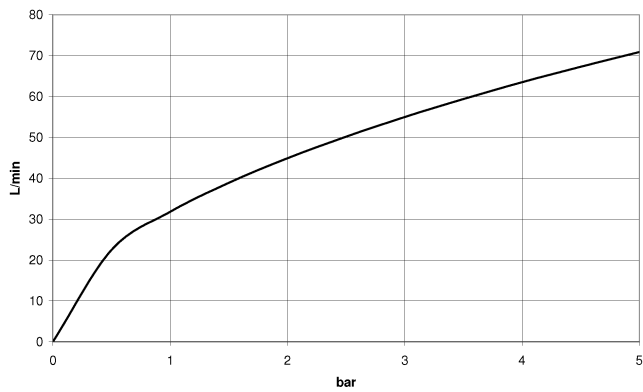

WATER TUBE Kneipp hose white 2000 mm - Matte Black

28 285 979

- hose nozzle with sleeve M33
- with holding ring

	Matte Black	28 285 979-33
	Chrome	28 285 979-00
	Brushed Platinum	28 285 979-06
	Platinum	28 285 979-08
	Dark Chrome	28 285 979-19
	Brushed Durabronze (23kt Gold)	28 285 979-28
	Brushed Champagne (22kt Gold)	28 285 979-46
	Champagne (22kt Gold)	28 285 979-47
	Brushed Chrome	28 285 979-93
	Brushed Dark Platinum	28 285 979-99

WATER TUBE Kneipp hose white 2000 mm - Matte Black

28 285 979

mm [inches]

Flow rate chart

WATER TUBE Kneipp hose white 2000 mm - Matte Black

28 285 979

Parts for other
finishes can be found
here: [Chrome](#)