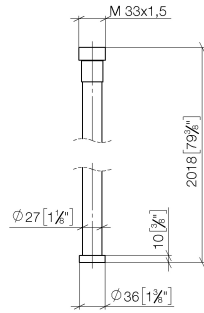

WATER TUBE Kneipp hose white 2000 mm - Matte Black

28 285 979

- hose nozzle with sleeve M33
- with holding ring

	Matte Black	28 285 979-33
	Chrome	28 285 979-00
	Brushed Platinum	28 285 979-06
	Platinum	28 285 979-08
	Dark Chrome	28 285 979-19
	Brushed Durabronze (23kt Gold)	28 285 979-28
	Brushed Champagne (22kt Gold)	28 285 979-46
	Champagne (22kt Gold)	28 285 979-47
	Brushed Chrome	28 285 979-93
	Brushed Dark Platinum	28 285 979-99

WATER TUBE Kneipp hose white 2000 mm - Matte Black

28 285 979

mm [inches]

Flow rate chart

WATER TUBE Kneipp hose white 2000 mm - Matte Black

28 285 979

Parts for other
finishes can be found
here: [Chrome](#)