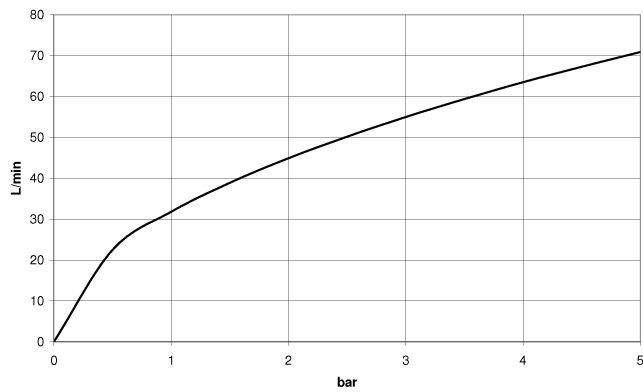

WATER TUBE Kneipp hose white 2000 mm - Brushed Champagne (22kt Gold)

28 285 979

- hose nozzle with sleeve M33
- with holding ring

	Brushed Champagne (22kt Gold)	28 285 979-46
	Chrome	28 285 979-00
	Brushed Platinum	28 285 979-06
	Platinum	28 285 979-08
	Dark Chrome	28 285 979-19
	Brushed Durabronze (23kt Gold)	28 285 979-28
	Matte Black	28 285 979-33
	Champagne (22kt Gold)	28 285 979-47
	Brushed Chrome	28 285 979-93
	Brushed Dark Platinum	28 285 979-99

WATER TUBE Kneipp hose white 2000 mm - Brushed Champagne (22kt Gold)

28 285 979

mm [inches]

Flow rate chart

WATER TUBE Kneipp hose white 2000 mm - Brushed Champagne (22kt Gold)

28 285 979

Parts for other
finishes can be found
here: [Chrome](#)