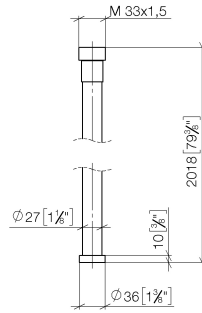

WATER TUBE Kneipp hose white 2000 mm - Brushed Champagne (22kt Gold)

28 285 979

- hose nozzle with sleeve M33
- with holding ring

	Brushed Champagne (22kt Gold)	28 285 979-46
	Chrome	28 285 979-00
	Brushed Platinum	28 285 979-06
	Platinum	28 285 979-08
	Dark Chrome	28 285 979-19
	Brushed Durabronze (23kt Gold)	28 285 979-28
	Matte Black	28 285 979-33
	Champagne (22kt Gold)	28 285 979-47
	Brushed Chrome	28 285 979-93
	Brushed Dark Platinum	28 285 979-99

WATER TUBE Kneipp hose white 2000 mm - Brushed Champagne (22kt Gold)

28 285 979

mm [inches]

Flow rate chart

WATER TUBE Kneipp hose white 2000 mm - Brushed Champagne (22kt Gold)

28 285 979

Parts for other
finishes can be found
here: [Chrome](#)