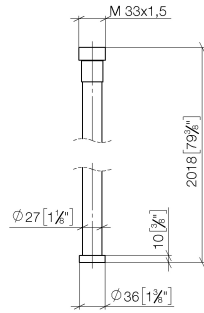

WATER TUBE Kneipp hose white 2000 mm - Brushed Chrome

28 285 979

- hose nozzle with sleeve M33
- with holding ring

	Brushed Chrome	28 285 979-93
	Chrome	28 285 979-00
	Brushed Platinum	28 285 979-06
	Platinum	28 285 979-08
	Dark Chrome	28 285 979-19
	Brushed Durabronze (23kt Gold)	28 285 979-28
	Matte Black	28 285 979-33
	Brushed Champagne (22kt Gold)	28 285 979-46
	Champagne (22kt Gold)	28 285 979-47
	Brushed Dark Platinum	28 285 979-99

WATER TUBE Kneipp hose white 2000 mm - Brushed Chrome

28 285 979

mm [inches]

Flow rate chart

WATER TUBE Kneipp hose white 2000 mm - Brushed Chrome

28 285 979

Parts for other finishes can be found here: [Chrome](#)

Spare parts list

No.	Item Number	Name	Quantity used	Delivery time
1	09 14 20 003 90	seal	1	2
2	09 28 10 116-12	ring	1	30