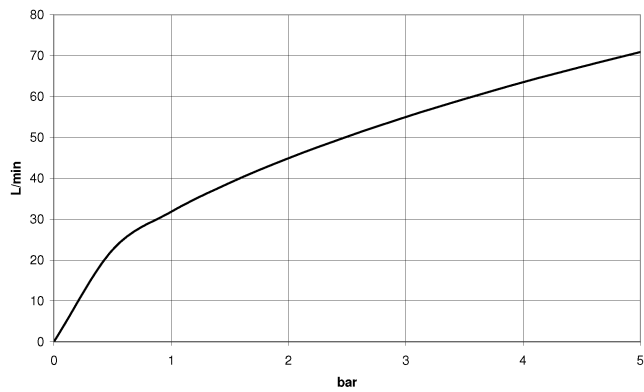

WATER TUBE Kneipp hose white 2000 mm - Brushed Chrome

28 285 979

- hose nozzle with sleeve M33
- with holding ring

	Brushed Chrome	28 285 979-93
	Chrome	28 285 979-00
	Brushed Platinum	28 285 979-06
	Platinum	28 285 979-08
	Dark Chrome	28 285 979-19
	Brushed Durabronze (23kt Gold)	28 285 979-28
	Matte Black	28 285 979-33
	Brushed Champagne (22kt Gold)	28 285 979-46
	Champagne (22kt Gold)	28 285 979-47
	Brushed Dark Platinum	28 285 979-99

WATER TUBE Kneipp hose white 2000 mm - Brushed Chrome

28 285 979

mm [inches]

Flow rate chart

WATER TUBE Kneipp hose white 2000 mm - Brushed Chrome

28 285 979

Parts for other finishes can be found here: [Chrome](#)