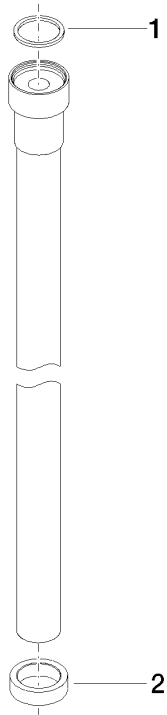

WATER TUBE Kneipp hose white 2000 mm - Brushed Chrome

28 285 979

- hose nozzle with sleeve M33
- with holding ring

	Brushed Chrome	28 285 979-93
	Chrome	28 285 979-00
	Brushed Platinum	28 285 979-06
	Platinum	28 285 979-08
	Dark Chrome	28 285 979-19
	Brushed Durabronze (23kt Gold)	28 285 979-28
	Matte Black	28 285 979-33
	Brushed Champagne (22kt Gold)	28 285 979-46
	Champagne (22kt Gold)	28 285 979-47
	Brushed Dark Platinum	28 285 979-99

WATER TUBE Kneipp hose white 2000 mm - Brushed Chrome

28 285 979

mm [inches]

Flow rate chart

WATER TUBE Kneipp hose white 2000 mm - Brushed Chrome

28 285 979

Parts for other finishes can be found here: [Chrome](#)

Spare parts list

No.	Item Number	Name	Quantity used	Delivery time
1	09 14 20 003 90	seal	1	2
2	09 28 10 116-12	ring	1	30