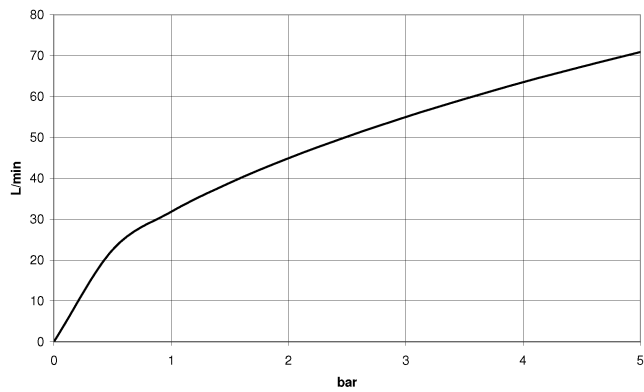

WATER TUBE Kneipp hose white 2000 mm - Brushed Dark Platinum

28 285 979

- hose nozzle with sleeve M33
- with holding ring

	Brushed Dark Platinum	28 285 979-99
	Chrome	28 285 979-00
	Brushed Platinum	28 285 979-06
	Platinum	28 285 979-08
	Dark Chrome	28 285 979-19
	Brushed Durabronze (23kt Gold)	28 285 979-28
	Matte Black	28 285 979-33
	Brushed Champagne (22kt Gold)	28 285 979-46
	Champagne (22kt Gold)	28 285 979-47
	Brushed Chrome	28 285 979-93

WATER TUBE Kneipp hose white 2000 mm - Brushed Dark Platinum

28 285 979

mm [inches]

Flow rate chart

WATER TUBE Kneipp hose white 2000 mm - Brushed Dark Platinum

28 285 979

Parts for other finishes can be found here: [Chrome](#)