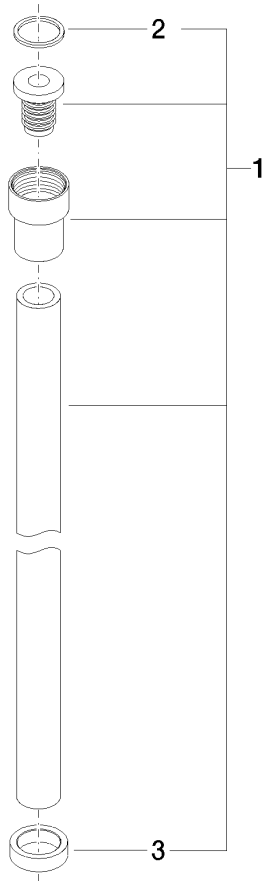

WATER TUBE Kneipp hose black 2000 mm - Chrome

28 286 979

- hose nozzle with sleeve M33
- with holding ring

	Chrome	28 286 979-00
	Brushed Platinum	28 286 979-06
	Platinum	28 286 979-08
	Dark Chrome	28 286 979-19
	Brushed Durabronze (23kt Gold)	28 286 979-28
	Matte Black	28 286 979-33
	Brushed Champagne (22kt Gold)	28 286 979-46
	Champagne (22kt Gold)	28 286 979-47
	Brushed Chrome	28 286 979-93
	Brushed Dark Platinum	28 286 979-99

WATER TUBE Kneipp hose black 2000 mm - Chrome

28 286 979

mm [inches]

Flow rate chart

WATER TUBE Kneipp hose black 2000 mm - Chrome

28 286 979

Spare parts list

No.	Item Number	Name	Quantity used	Delivery time
2	09 14 20 003 90	seal	1	2
3	09 28 10 116-13	ring	1	30