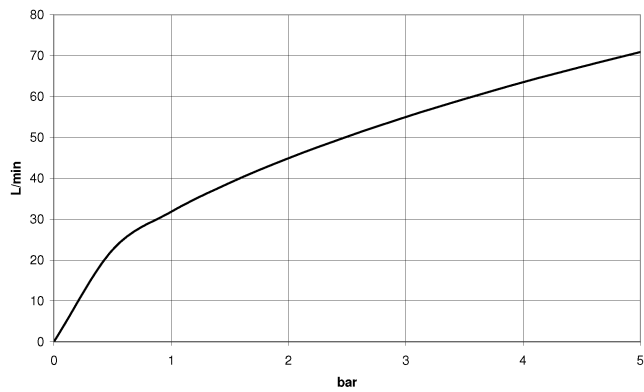

WATER TUBE Kneipp hose black 2000 mm - Chrome

28 286 979

- hose nozzle with sleeve M33
- with holding ring

	Chrome	28 286 979-00
	Brushed Platinum	28 286 979-06
	Platinum	28 286 979-08
	Dark Chrome	28 286 979-19
	Brushed Durabronze (23kt Gold)	28 286 979-28
	Matte Black	28 286 979-33
	Brushed Champagne (22kt Gold)	28 286 979-46
	Champagne (22kt Gold)	28 286 979-47
	Brushed Chrome	28 286 979-93
	Brushed Dark Platinum	28 286 979-99

WATER TUBE Kneipp hose black 2000 mm - Chrome

28 286 979

mm [inches]

Flow rate chart

WATER TUBE Kneipp hose black 2000 mm - Chrome

28 286 979

Spare parts list

No.	Item Number	Name	Quantity used	Delivery time
2	09 14 20 003 90	seal	1	2
3	09 28 10 116-13	ring	1	30