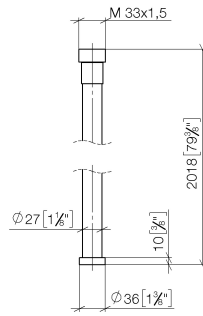

WATER TUBE Kneipp hose black 2000 mm - Chrome

28 286 979

- hose nozzle with sleeve M33
- with holding ring

	Chrome	28 286 979-00
	Brushed Platinum	28 286 979-06
	Platinum	28 286 979-08
	Dark Chrome	28 286 979-19
	Brushed Durabronze (23kt Gold)	28 286 979-28
	Matte Black	28 286 979-33
	Brushed Champagne (22kt Gold)	28 286 979-46
	Champagne (22kt Gold)	28 286 979-47
	Brushed Chrome	28 286 979-93
	Brushed Dark Platinum	28 286 979-99

WATER TUBE Kneipp hose black 2000 mm - Chrome

28 286 979

mm [inches]

Flow rate chart

WATER TUBE Kneipp hose black 2000 mm - Chrome

28 286 979

Spare parts list

No.	Item Number	Name	Quantity used	Delivery time
2	09 14 20 003 90	seal	1	2
3	09 28 10 116-13	ring	1	30