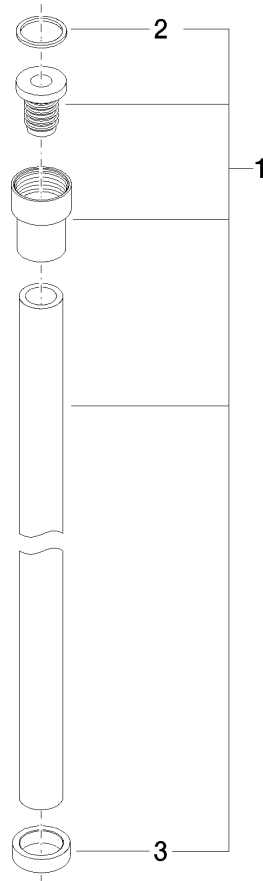

WATER TUBE Kneipp hose black 2000 mm - Brushed Platinum

28 286 979

- hose nozzle with sleeve M33
- with holding ring

	Brushed Platinum	28 286 979-06
	Chrome	28 286 979-00
	Platinum	28 286 979-08
	Dark Chrome	28 286 979-19
	Brushed Durabronze (23kt Gold)	28 286 979-28
	Matte Black	28 286 979-33
	Brushed Champagne (22kt Gold)	28 286 979-46
	Champagne (22kt Gold)	28 286 979-47
	Brushed Chrome	28 286 979-93
	Brushed Dark Platinum	28 286 979-99

WATER TUBE Kneipp hose black 2000 mm - Brushed Platinum

28 286 979

mm [inches]

Flow rate chart

WATER TUBE Kneipp hose black 2000 mm - Brushed Platinum

28 286 979

Parts for other finishes can be found here: [Chrome](#)

WATER TUBE Kneipp hose black 2000 mm - Brushed Platinum

28 286 979

Spare parts list

No.	Item Number	Name	Quantity used	Delivery time
	09 14 20 003 90	seal	2	2