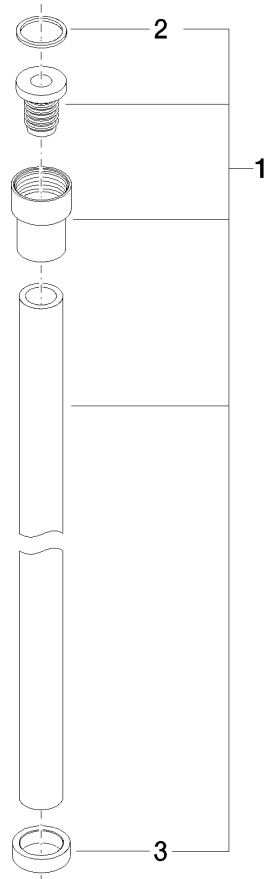

WATER TUBE Kneipp hose black 2000 mm - Platinum

28 286 979

Parts for other finishes can be found here: [Chrome](#)