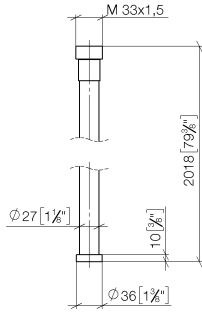

**WATER TUBE Kneipp hose black 2000 mm - Platinum**

28 286 979

- hose nozzle with sleeve M33
- with holding ring

	Platinum	28 286 979-08
	Chrome	28 286 979-00
	Brushed Platinum	28 286 979-06
	Dark Chrome	28 286 979-19
	Brushed Durabronze (23kt Gold)	28 286 979-28
	Matte Black	28 286 979-33
	Brushed Champagne (22kt Gold)	28 286 979-46
	Champagne (22kt Gold)	28 286 979-47
	Brushed Chrome	28 286 979-93
	Brushed Dark Platinum	28 286 979-99

# WATER TUBE Kneipp hose black 2000 mm - Platinum

28 286 979

mm [inches]

## WATER TUBE Kneipp hose black 2000 mm - Platinum

---

28 286 979

### Spare parts list

No.	Item Number	Name	Quantity used	Delivery time
	09 14 20 003 90	seal	2	2