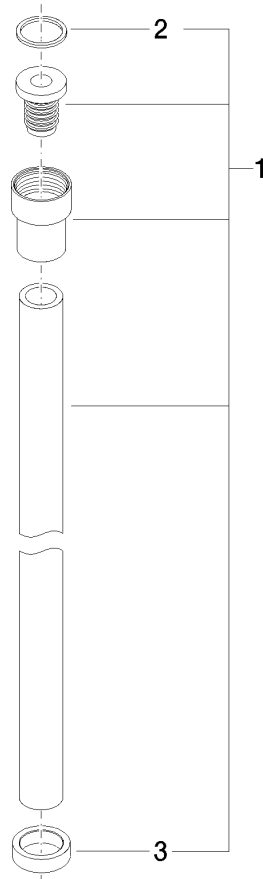

WATER TUBE Kneipp hose black 2000 mm - Brushed Durabronze (23kt Gold)

28 286 979

Parts for other finishes can be found here: [Chrome](#)