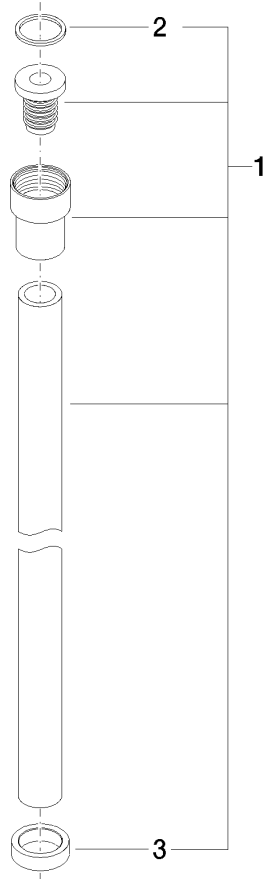

WATER TUBE Kneipp hose black 2000 mm - Matte Black

28 286 979

- hose nozzle with sleeve M33
- with holding ring

	Matte Black	28 286 979-33
	Chrome	28 286 979-00
	Brushed Platinum	28 286 979-06
	Platinum	28 286 979-08
	Dark Chrome	28 286 979-19
	Brushed Durabronze (23kt Gold)	28 286 979-28
	Brushed Champagne (22kt Gold)	28 286 979-46
	Champagne (22kt Gold)	28 286 979-47
	Brushed Chrome	28 286 979-93
	Brushed Dark Platinum	28 286 979-99

WATER TUBE Kneipp hose black 2000 mm - Matte Black

28 286 979

mm [inches]

Flow rate chart

WATER TUBE Kneipp hose black 2000 mm - Matte Black

28 286 979

Parts for other finishes can be found here: [Chrome](#)

WATER TUBE Kneipp hose black 2000 mm - Matte Black

28 286 979

Spare parts list