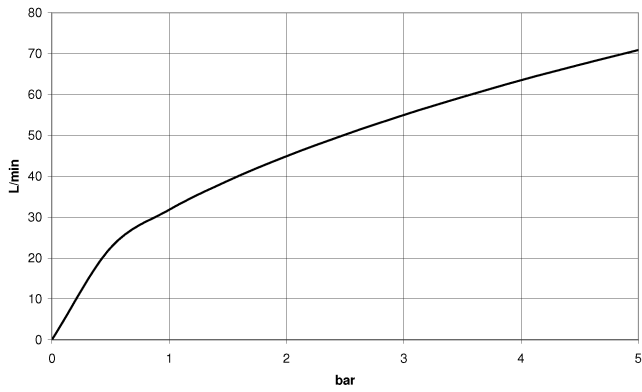

WATER TUBE Kneipp hose black 2000 mm - Matte Black

28 286 979

- hose nozzle with sleeve M33
- with holding ring

	Matte Black	28 286 979-33
	Chrome	28 286 979-00
	Brushed Platinum	28 286 979-06
	Platinum	28 286 979-08
	Dark Chrome	28 286 979-19
	Brushed Durabronze (23kt Gold)	28 286 979-28
	Brushed Champagne (22kt Gold)	28 286 979-46
	Champagne (22kt Gold)	28 286 979-47
	Brushed Chrome	28 286 979-93
	Brushed Dark Platinum	28 286 979-99

WATER TUBE Kneipp hose black 2000 mm - Matte Black

28 286 979

mm [inches]

Flow rate chart

WATER TUBE Kneipp hose black 2000 mm - Matte Black

28 286 979

Parts for other finishes can be found here: [Chrome](#)