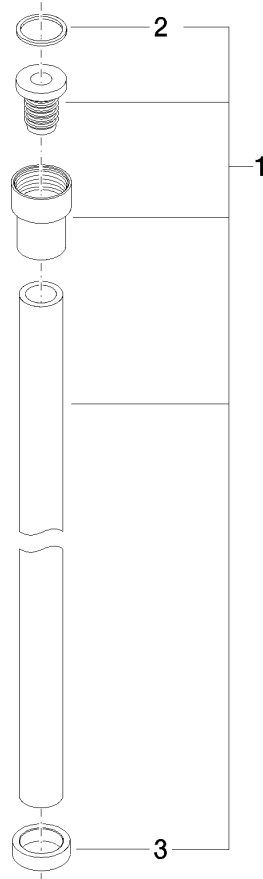

WATER TUBE Kneipp hose black 2000 mm - Brushed Champagne (22kt Gold)

28 286 979

- hose nozzle with sleeve M33
- with holding ring

	Brushed Champagne (22kt Gold)	28 286 979-46
	Chrome	28 286 979-00
	Brushed Platinum	28 286 979-06
	Platinum	28 286 979-08
	Dark Chrome	28 286 979-19
	Brushed Durabronze (23kt Gold)	28 286 979-28
	Matte Black	28 286 979-33
	Champagne (22kt Gold)	28 286 979-47
	Brushed Chrome	28 286 979-93
	Brushed Dark Platinum	28 286 979-99

WATER TUBE Kneipp hose black 2000 mm - Brushed Champagne (22kt Gold)

28 286 979

mm [inches]

Flow rate chart

WATER TUBE Kneipp hose black 2000 mm - Brushed Champagne (22kt Gold)

28 286 979

Parts for other finishes can be found here: [Chrome](#)

WATER TUBE Kneipp hose black 2000 mm - Brushed Champagne (22kt Gold)

28 286 979

Spare parts list