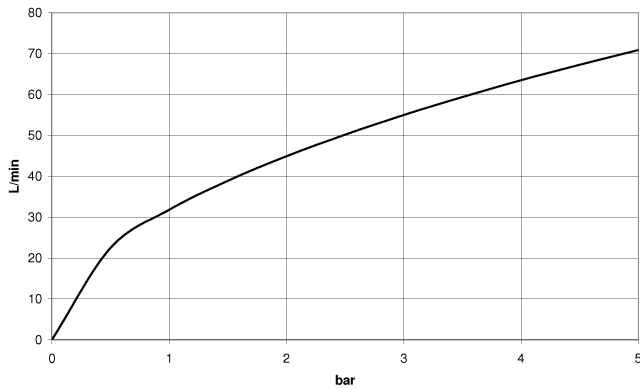

WATER TUBE Kneipp hose black 2000 mm - Brushed Champagne (22kt Gold)

28 286 979

- hose nozzle with sleeve M33
- with holding ring

	Brushed Champagne (22kt Gold)	28 286 979-46
	Chrome	28 286 979-00
	Brushed Platinum	28 286 979-06
	Platinum	28 286 979-08
	Dark Chrome	28 286 979-19
	Brushed Durabronze (23kt Gold)	28 286 979-28
	Matte Black	28 286 979-33
	Champagne (22kt Gold)	28 286 979-47
	Brushed Chrome	28 286 979-93
	Brushed Dark Platinum	28 286 979-99

WATER TUBE Kneipp hose black 2000 mm - Brushed Champagne (22kt Gold)

28 286 979

mm [inches]

Flow rate chart

WATER TUBE Kneipp hose black 2000 mm - Brushed Champagne (22kt Gold)

28 286 979

Parts for other finishes can be found here: [Chrome](#)