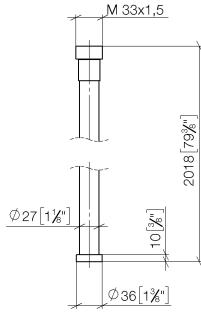

WATER TUBE Kneipp hose black 2000 mm - Brushed Champagne (22kt Gold)

28 286 979

- hose nozzle with sleeve M33
- with holding ring

	Brushed Champagne (22kt Gold)	28 286 979-46
	Chrome	28 286 979-00
	Brushed Platinum	28 286 979-06
	Platinum	28 286 979-08
	Dark Chrome	28 286 979-19
	Brushed Durabronze (23kt Gold)	28 286 979-28
	Matte Black	28 286 979-33
	Champagne (22kt Gold)	28 286 979-47
	Brushed Chrome	28 286 979-93
	Brushed Dark Platinum	28 286 979-99

WATER TUBE Kneipp hose black 2000 mm - Brushed Champagne (22kt Gold)

28 286 979

mm [inches]

Flow rate chart

WATER TUBE Kneipp hose black 2000 mm - Brushed Champagne (22kt Gold)

28 286 979

Parts for other finishes can be found here: [Chrome](#)

WATER TUBE Kneipp hose black 2000 mm - Brushed Champagne (22kt Gold)

28 286 979

Spare parts list