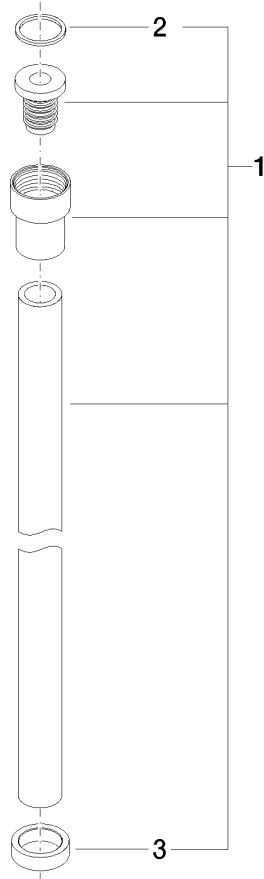

WATER TUBE Kneipp hose black 2000 mm - Champagne (22kt Gold)

28 286 979

- hose nozzle with sleeve M33
- with holding ring

	Champagne (22kt Gold)	28 286 979-47
	Chrome	28 286 979-00
	Brushed Platinum	28 286 979-06
	Platinum	28 286 979-08
	Dark Chrome	28 286 979-19
	Brushed Durabronze (23kt Gold)	28 286 979-28
	Matte Black	28 286 979-33
	Brushed Champagne (22kt Gold)	28 286 979-46
	Brushed Chrome	28 286 979-93
	Brushed Dark Platinum	28 286 979-99

WATER TUBE Kneipp hose black 2000 mm - Champagne (22kt Gold)

28 286 979

mm [inches]

Flow rate chart

WATER TUBE Kneipp hose black 2000 mm - Champagne (22kt Gold)

28 286 979

Parts for other finishes can be found here: [Chrome](#)

WATER TUBE Kneipp hose black 2000 mm - Champagne (22kt Gold)

28 286 979

Spare parts list