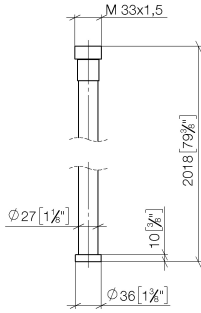

WATER TUBE Kneipp hose black 2000 mm - Brushed Chrome

28 286 979

- hose nozzle with sleeve M33
- with holding ring

	Brushed Chrome	28 286 979-93
	Chrome	28 286 979-00
	Brushed Platinum	28 286 979-06
	Platinum	28 286 979-08
	Dark Chrome	28 286 979-19
	Brushed Durabronze (23kt Gold)	28 286 979-28
	Matte Black	28 286 979-33
	Brushed Champagne (22kt Gold)	28 286 979-46
	Champagne (22kt Gold)	28 286 979-47
	Brushed Dark Platinum	28 286 979-99

WATER TUBE Kneipp hose black 2000 mm - Brushed Chrome

28 286 979

mm [inches]

Flow rate chart

WATER TUBE Kneipp hose black 2000 mm - Brushed Chrome

28 286 979

Parts for other finishes can be found here: [Chrome](#)

WATER TUBE Kneipp hose black 2000 mm - Brushed Chrome

28 286 979

Spare parts list

No.	Item Number	Name	Quantity used	Delivery time
	09 14 20 003 90	seal	2	2